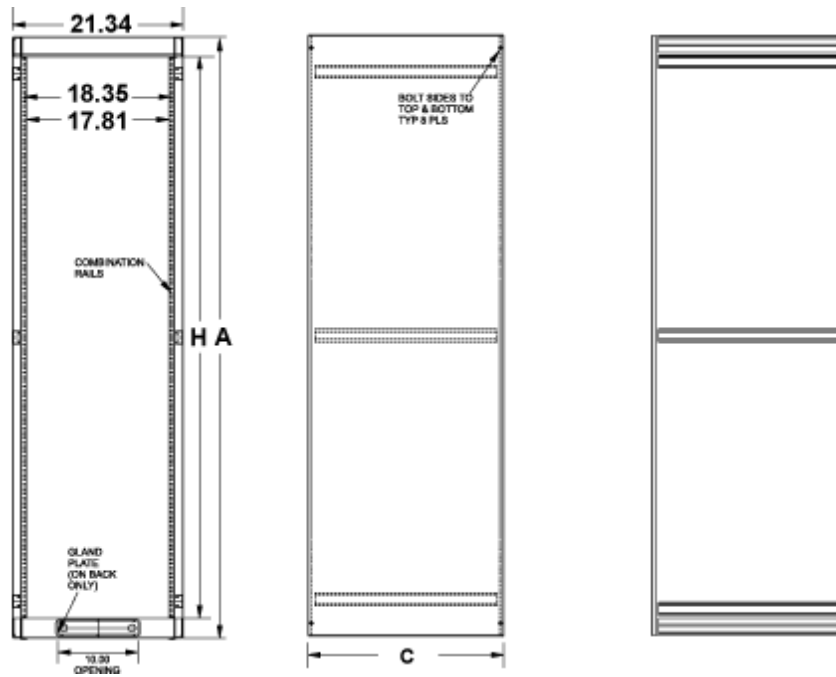

Part No. Black	Part No. RAL 7035 Light Gray	Overall Dimensions			Usable Mounting Dimensions			
		Height A	Width	Depth C	Rack Units	Height H	Depth	Depth (With Doors)
REFK1903517BK1	REFK1903517LG1	40.19	21.34	17.50	20U	35.19	16.50	16.00
REFK1904217BK1	REFK1904217LG1	47.19	21.34	17.50	24U	42.19	16.50	16.00
REFK1904917BK1	REFK1904917LG1	54.19	21.34	17.50	28U	49.19	16.50	16.00
REFK1905617BK1	REFK1905617LG1	61.19	21.34	17.50	32U	56.19	16.50	16.00
REFK1906317BK1	REFK1906317LG1	68.19	21.34	17.50	36U	63.19	16.50	16.00
REFK1907017BK1	REFK1907017LG1	75.19	21.34	17.50	40U	70.19	16.50	16.00
REFK1907717BK1	REFK1907717LG1	82.19	21.34	17.50	44U	77.19	16.50	16.00
REFK1903524BK1	REFK1903524LG1	40.19	21.34	24.50	20U	35.19	23.50	23.00
REFK1904224BK1	REFK1904224LG1	47.19	21.34	24.50	24U	42.19	23.50	23.00
REFK1904924BK1	REFK1904924LG1	54.19	21.34	24.50	28U	49.19	23.50	23.00
REFK1905624BK1	REFK1905624LG1	61.19	21.34	24.50	32U	56.19	23.50	23.00
REFK1906324BK1	REFK1906324LG1	68.19	21.34	24.50	36U	63.19	23.50	23.00
REFK1907024BK1	REFK1907024LG1	75.19	21.34	24.50	40U	70.19	23.50	23.00
REFK1907724BK1	REFK1907724LG1	82.19	21.34	24.50	44U	77.19	23.50	23.00
REFK1903531BK1	REFK1903531LG1	40.19	21.34	31.50	20U	35.19	30.50	30.00
REFK1904231BK1	REFK1904231LG1	47.19	21.34	31.50	24U	42.19	30.50	30.00
REFK1904931BK1	REFK1904931LG1	54.19	21.34	31.50	28U	49.19	30.50	30.00
REFK1905631BK1	REFK1905631LG1	61.19	21.34	31.50	32U	56.19	30.50	30.00
REFK1906331BK1	REFK1906331LG1	68.19	21.34	31.50	36U	63.19	30.50	30.00
REFK1907031BK1	REFK1907031LG1	75.19	21.34	31.50	40U	70.19	30.50	30.00
REFK1907731BK1	REFK1907731LG1	82.19	21.34	31.50	44U	77.19	30.50	30.00

REFK Locking Doors

Solid Door Part No. Black	Solid Door Part No. RAL 7035 Light Gray	Louvered Door Part No. Black	Louvered Door Part No. RAL 7035 Light Gray	Window Door Part No. Black	Use With REFK Frame		
				Height	Rack Units	Part No.	
RSDf19035BK1	RSDf19035LG1	RSDL19035BK1	RSDL19035LG1	REDFP19035BK1	35.00	20U	REFK1903524
RSDf19042BK1	RSDf19042LG1	RSDL19042BK1	RSDL19042LG1	REDFP19042BK1	42.00	24U	REFK1904224
RSDf19049BK1	RSDf19049LG1	RSDL19049BK1	RSDL19049LG1	REDFP19049BK1	49.00	28U	REFK1904924
RSDf19056BK1	RSDf19056LG1	RSDL19056BK1	RSDL19056LG1	REDFP19056BK1	56.00	32U	REFK1905624
RSDf19063BK1	RSDf19063LG1	RSDL19063BK1	RSDL19063LG1	REDFP19063BK1	63.00	36U	REFK1906324
RSDf19070BK1	RSDf19070LG1	RSDL19070BK1	RSDL19070LG1	REDFP19070BK1	70.00	40U	REFK1907024