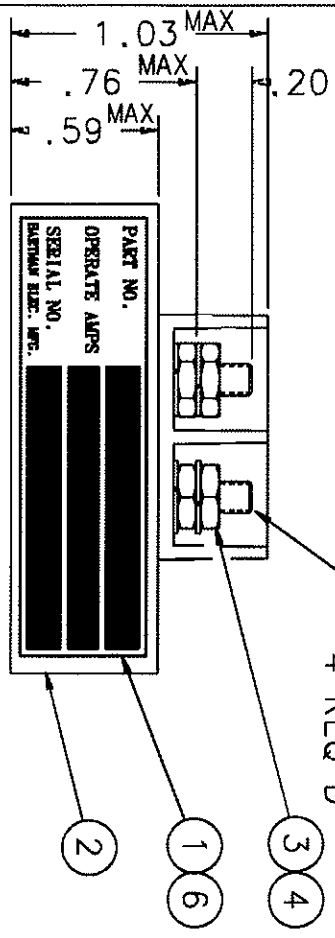

2 : 166 DIA. HOLE  
MTG HOLES

**OPERATING CHARACTERISTICS**  
 PICKUP 1.5 AMP MAX.  
 DROPOUT LESS THAN 1 AMP  
 CONTINUOUS 10 AMPS MAX.  
 15 AMP FOR 3 SEC  
 1.25 OZ.  
 -55°C TO +71°C  
 10 G's TO 500HZ  
 60,000 FT. MAX.  
 2 AMP RES. 28 VDC  
 .08 AMP LAMP LOAD

4 6-32 UNC-2A  
REQ'D

PART NO. \_\_\_\_\_  
 OPERATE AMPS \_\_\_\_\_  
 SERIAL NO. \_\_\_\_\_  
 BATTERY REC. WTS. \_\_\_\_\_

QTY	PART OR IDENTIFYING NO	DESCRIPTION	UNIT	REMARKS
6	1	OVERLAY		
4	4	WASHER - LOCK No.6 SPLIT		
3	4	NUT 6-32 X 1/4 X 5/64 HEX.		
2	1	RELAY ASSEMBLY - PRIMARY		
1	1	PLATE - NAME		

UNLESS OTHERWISE SPECIFIED DIMENSIONS ARE IN INCHES	
2 PL. DEC./13 PL. DEC./ANGLE/ES	10 PERMITS DR
±.06	±.010
MATERIAL	
DR BY	RCB 03/12/16
CHK BY	CS 03/12/16
ENGR	CS 09-01-08
MFG	M 04-21-14
SIZE	
CODE IDENT	74063