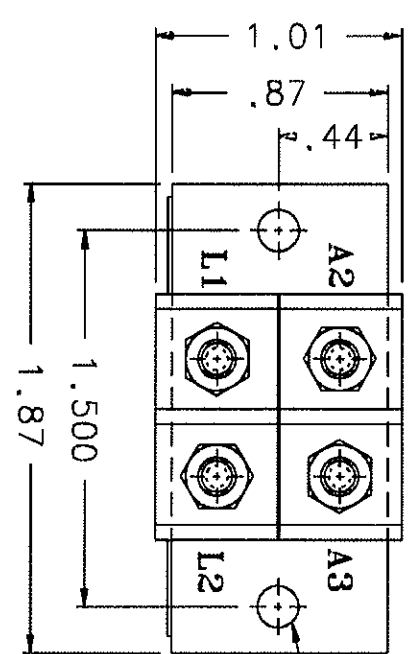

2 : 166 DIA. HOLE  
MTG HOLES

**OPERATING CHARACTERISTICS**  
 PICKUP 1.5 AMP MAX.  
 DROPOUT LESS THAN 1 AMP  
 CONTINUOUS 10 AMPS MAX.  
 15 AMP FOR 3 SEC  
 1.25 OZ.  
 -55°C TO +71°C  
 10 G's TO 500HZ  
 60,000 FT. MAX.  
 2 AMP RES. 28 VDC  
 .08 AMP LAMP LOAD

4 6-32 UNC-2A  
REQ'D

PART NO. \_\_\_\_\_  
 OPERATE AMPS \_\_\_\_\_  
 SERIAL NO. \_\_\_\_\_  
 BATTERY REC. WTS. \_\_\_\_\_

QTY	PART OR IDENTIFYING NO	DESCRIPTION	UNIT	REMARKS
6	1	OVERLAY		
4	4	WASHER - LOCK No.6 SPLIT		
3	4	NUT 6-32 X 1/4 X 5/64 HEX.		
2	1	RELAY ASSEMBLY - PRIMARY		
1	1	PLATE - NAME		

UNLESS OTHERWISE SPECIFIED DIMENSIONS ARE IN INCHES	
2 PL. DEC./13 PL. DEC./ANGLE/ES	10 PERMITS DR
±.06	±.010
MATERIAL	
DR BY	RCB 03/12/16
CHK BY	CS 03/12/16
ENGR	CS 09-01-08
MFG	M 04-21-14
SIZE	
CODE IDENT	74063