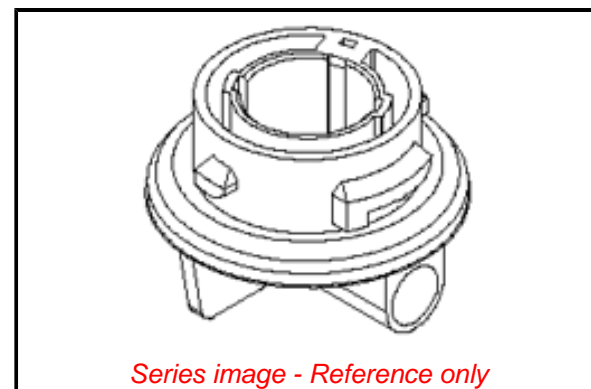

PLEASE CHECK WWW.MOLEX.COM FOR LATEST PART INFORMATION

Part Number: [0358421307](#)
Status: **Active**
Overview: Automotive Bulb Sockets
Description: PT Bulb Socket, Double Housing Assembly, Type A, P21/5W, Sealed, Brown

Documents:

[3D Model](#) [Packaging Specification PK-35842-001-001 (PDF)](#)
[Drawing (PDF)](#) [RoHS Certificate of Compliance (PDF)](#)

General

Product Family	Other Sockets
Series	35842
Comments	A-Type
Component Type	Socket
Overview	Automotive Bulb Sockets
Product Name	PT Bulb Socket
UPC	756054269756

Physical

Circuits (Loaded)	3
Circuits (maximum)	3
Color - Resin	Brown
Durability (mating cycles max)	Contact Molex
Entry Angle	Vertical
Keying to Mating Part	None
Material - Metal	Phosphor Bronze
Material - Resin	Nylon
Net Weight	10.400/g
PCB Locator	No
PCB Retention	N/A
Packaging Type	Bag
Pitch - Mating Interface	N/A
Temperature Range - Operating	-40° to +85°C
Termination Interface: Style	Through Hole

Electrical

Current - Maximum per Contact	7.0A
Voltage - Maximum	12V

Material Info

Reference - Drawing Numbers

Packaging Specification	PK-35842-001-001
Sales Drawing	SD-35842-001

Series image - Reference only

EU ELV

Compliant

EU RoHS

Compliant

REACH SVHC

Not Contained Per
-ED/01/2018 (15
January 2018)

Halogen-Free

Status

Low-Halogen

For more information, please visit [Contact US](#)

China ROHS	Not Relevant
ELV	Compliant
RoHS Phthalates	Not Contained

Search Parts in this Series

[35842 Series](#)

Mates With

Bayonet Base Bulb

Use With

Positive Terminal for PT Bulb Socket
[35464-8000](#)
Earth Terminal for PT
Bulb Socket [35465-8000](#)
Positive Wire
Seal [35903-0096](#)
Earth Wire Seal
[35903-0106](#)