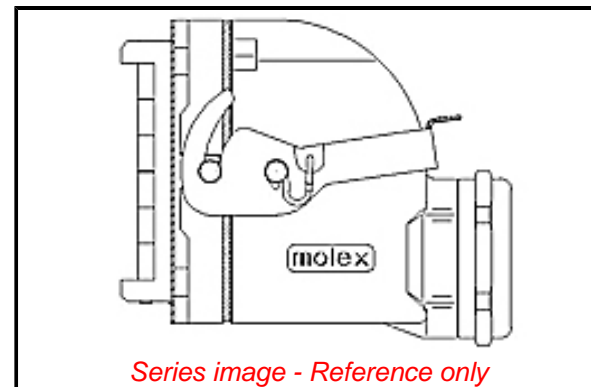

PLEASE CHECK WWW.MOLEX.COM FOR LATEST PART INFORMATION

Part Number: **0587230010**
Status: **Active**
Overview: HMC Heavy Duty Rectangular Connectors
Description: HMC Rectangular Industrial Hood, Multi-Module Type, Vertical, External Thread, 48-72 Circuits

Documents:

3D Model	Product Specification PS-58719-006-001 (PDF)
Drawing (PDF)	Application Specification AS-58723-004-001 (PDF)
Product Specification PS-58719-005-001 (PDF)	RoHS Certificate of Compliance (PDF)

General

Product Family	I/O Connectors
Series	58723
Application	Panel-Mount
Component Type	Hood
Overview	HMC Heavy Duty Rectangular Connectors
Product Name	HMC
Type	N/A
UPC	800753921153

Physical

Circuits (Loaded)	48
Circuits (maximum)	48
Durability (mating cycles max)	50
Lock to Mating Part	Yes
Material - Plating Mating	N/A
Net Weight	348271.700/mg
Orientation	Vertical
Packaging Type	Bag
Panel Mount	N/A
Pitch - Mating Interface	N/A
Polarized to Mating Part	Yes
Temperature Range - Operating	-55° to +125°C
Termination Interface: Style	N/A
Waterproof / Dustproof	Yes
Waterproof / Dustproof Type	IP65

Electrical

Current - Maximum per Contact	13.0A, 20.0A
Voltage - Maximum	250V AC

Material Info

Reference - Drawing Numbers

Application Specification	AS-58723-004-001
Product Specification	PS-58719-005-001, PS-58719-006-001
Sales Drawing	SD-58723-002

EU ELV

Not Relevant

EU RoHS

Compliant with Exemption 6(b)-II,6(a)-I

REACH SVHC

Not Contained Per - ED/108/2014 (17 Dec 2014)

Halogen-Free

Status

Low-Halogen

For more information, please visit [Contact US](#)

China ROHS

50 Image

ELV

Not Relevant

RoHS Phthalates

Not Contained

Search Parts in this Series

58723 Series

Mates With

58719-0010 Panel Mount Bracket Type A Polarization, 58719-0020 PanelMount Bracket Type B Polarization

Use With

58866 End Bell Cap Assembly, 58721 Hood Bracket