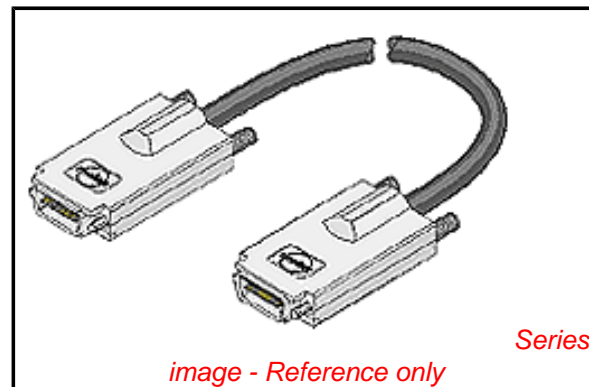

PLEASE CHECK WWW.MOLEX.COM FOR LATEST PART INFORMATION

Part Number: [74527-1002](#)
Status: **Active**
Overview: [iPass™ Connector System](#)
Description: External Multi-Lane-to-Internal Mini Multi-Lane SATA, SAS SFF-8470-to-(4) X1 SATA, 26 AWG, 1.0m Length, Crossover Pinout

Documents:

[Drawing (PDF)](#) [RoHS Certificate of Compliance (PDF)](#)

Agency Certification

CSA LR64395
UL E72548

General

Product Family Cable Assemblies
Series [74527](#)
Comments Transmit P0 to Transmit P1-P4
Connector to Connector SAS-to-Serial ATA
Overview [iPass™ Connector System](#)
Product Name iPass™, Mini Multi-Lane, Multi-Lane, SAS, Serial ATA
UPC 822348327959

Physical

Cable Length 1.0m
Circuits (Loaded) 4X
Gender Male-Female
Lock to Mating Part Yes
Net Weight 200.000/g
Packaging Type Bag
Single Ended No
Wire Insulation Diameter N/A
Wire Size AWG 26
Wire/Cable Type Twin-ax

Electrical

Current - Maximum per Contact 0.5A
Shielded Yes
Voltage - Maximum 30V AC

Material Info

Reference - Drawing Numbers

Sales Drawing SD-74527-101

EU RoHS

RoHS Compliant by Exemption
REACH SVHC
Not Reviewed
Low-Halogen Status
Not Reviewed

China RoHS

Need more information on product environmental compliance?

Email productcompliance@molex.com
For a multiple part number RoHS Certificate of Compliance, [click here](#)

Please visit the [Contact Us](#) section for any non-product compliance questions.

Search Parts in this Series

[74527Series](#)

Mates With

91629 LaneLink™ I/O Jack Screw Receptacle. [47082](#) SATA Receptacle