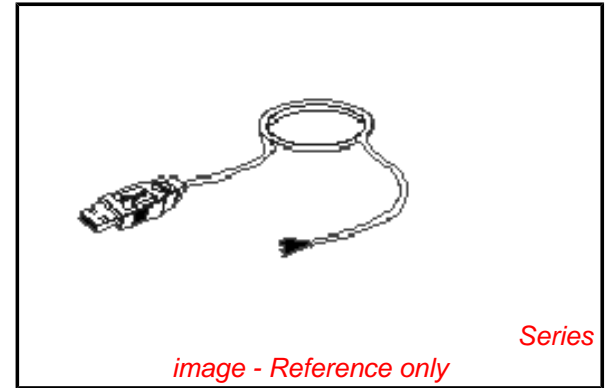

PLEASE CHECK WWW.MOLEX.COM FOR LATEST PART INFORMATION

Part Number: [88728-3500](#)
Status: **Active**
Overview: [Consumer USB Products](#)
Description: Universal Serial Bus (USB) Shielded I/O Cable Assembly: A-to-Pigtail Full-Rated, 3.33m Length

Documents:

[3D Model](#) [RoHS Certificate of Compliance \(PDF\)](#)
[Drawing \(PDF\)](#)

General

Product Family	Cable Assemblies
Series	88740
Assembly Configuration	Single Ended Connector
Comments	Full-rated
Connector to Connector	USB Type A-to-Pigtail
Obsolete Date	2003/01/01
Overview	Consumer USB Products
Product Name	USB
UPC	800754341769

Physical

Cable Length	3.33m
Circuits (Loaded)	4
Gender	Male
Lock to Mating Part	Yes
Net Weight	123.100/g
Packaging Type	Bag
Pitch - Mating Interface	2.00mm, 2.50mm
Single Ended	Yes
Wire Insulation Diameter	N/A
Wire Size AWG	28
Wire/Cable Type	Round

Electrical

Current - Maximum per Contact	1A
Shielded	Yes

Material Info

Reference - Drawing Numbers

Sales Drawing	SD-88738-001
---------------	--------------

EU RoHS

ELV and RoHS Compliant

REACH SVHC