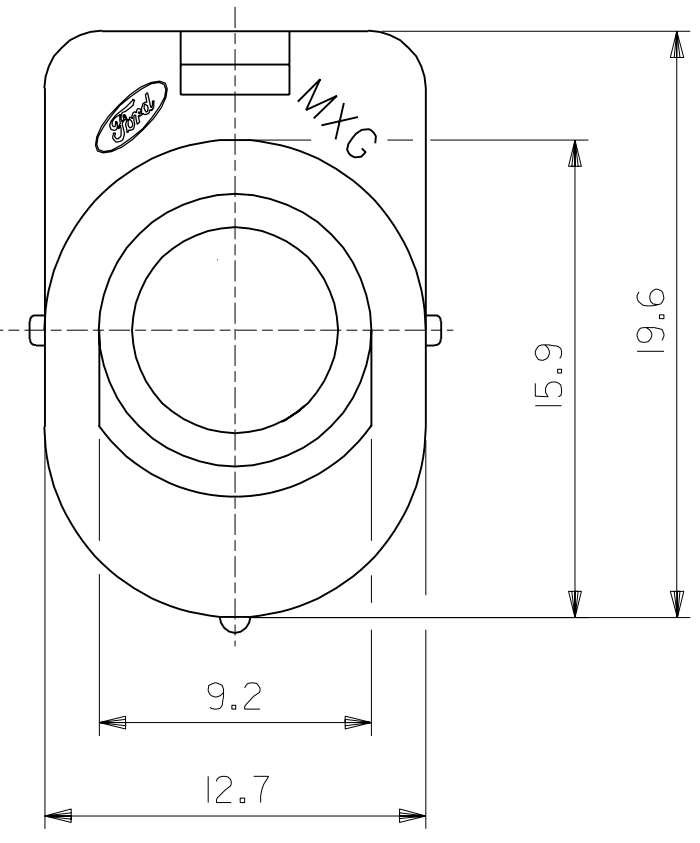

MATERIAL: PBTP 30% GV

FOR PREVIOUS
DRAWING ISSUES
SEE "EDIS"

ECN MXG 1028
01.03.93
H. DIETZ
D LTR REVISIONS

THIRD ANGLE PROJECTION		DRWG BY
DIMENSIONS SHOWN (METRIC) INCH		DT
UNLESS OTHERWISE SPECIFIED TOLERANCES: ANGULAR ±		CHK'D BY
INCH (METRIC)		ARE
3 PLACE ±	±	APP'D BY
2 PLACE ±	±	APO
1 PLACE ±	± 0.2	SCALE
DRAFT WHERE APPLICABLE MUST REMAIN WITHIN DIMENSIONS		
DESIGN DIMENSION (PRIMARY)	<input checked="" type="checkbox"/> (MM) <input type="checkbox"/> IN.	
EQUIVALENT DIMENSION (SECONDARY)	<input type="checkbox"/> (MM) <input type="checkbox"/> IN.	

REVISE ONLY ON CAD SYSTEM		SH.	REV.
CADCAM FILENAME SDA98015 DCN	THIS DRAWING CONTAINS INFORMATION THAT IS PROPRIETARY TO MOLEX INC. & SHOULD NOT BE USED WITHOUT WRITTEN PERMISSION		
TITLE I-WAY HOUSING FOR MALE TERMINAL			
MOLEX MOLEX EUROPE		SHEET NO. 1 / 1	DATE 87 / 02 / 19
PART NO. SEE TABLE	DWG NO. SDA-98015	SIZE B	