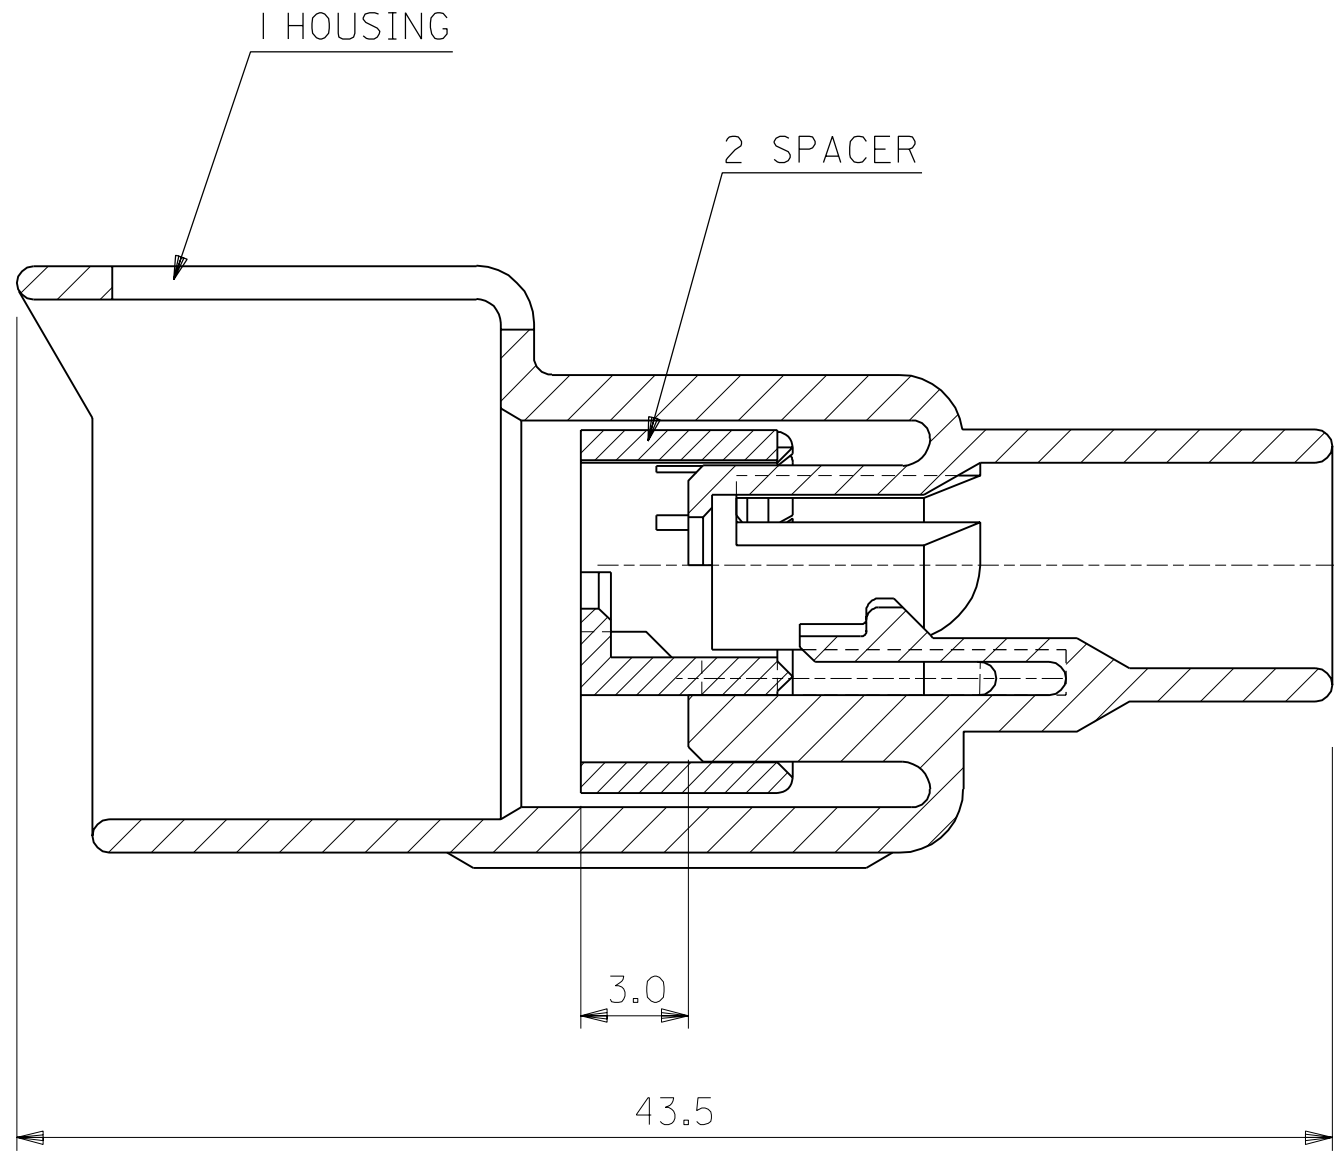

MATERIAL: PBTP 30% GV

FOR PREVIOUS
DRAWING ISSUES
SEE "EDIS"

ECN MXG 1028
01.03.93
H. DIETZ
D LTR REVISIONS

THIRD ANGLE PROJECTION		DRWG BY
DIMENSIONS SHOWN (METRIC) INCH		DT
UNLESS OTHERWISE SPECIFIED TOLERANCES: ANGULAR ±		CHK'D BY
INCH (METRIC)		ARE
3 PLACE ±	±	APP'D BY
2 PLACE ±	±	APO
1 PLACE ±	± 0.2	SCALE
DRAFT WHERE APPLICABLE MUST REMAIN WITHIN DIMENSIONS		
DESIGN DIMENSION (PRIMARY)	<input checked="" type="checkbox"/> (MM) <input type="checkbox"/> IN.	
EQUIVALENT DIMENSION (SECONDARY)	<input type="checkbox"/> (MM) <input type="checkbox"/> IN.	

REVISE ONLY ON CAD SYSTEM		SH.	REV.
CADCAM FILENAME SDA98015 DCN	THIS DRAWING CONTAINS INFORMATION THAT IS PROPRIETARY TO MOLEX INC. & SHOULD NOT BE USED WITHOUT WRITTEN PERMISSION		
TITLE I-WAY HOUSING FOR MALE TERMINAL			
MOLEX MOLEX EUROPE		SHEET NO. 1 / 1	DATE 87 / 02 / 19
PART NO. SEE TABLE	DWG NO. SDA-98015	SIZE B	