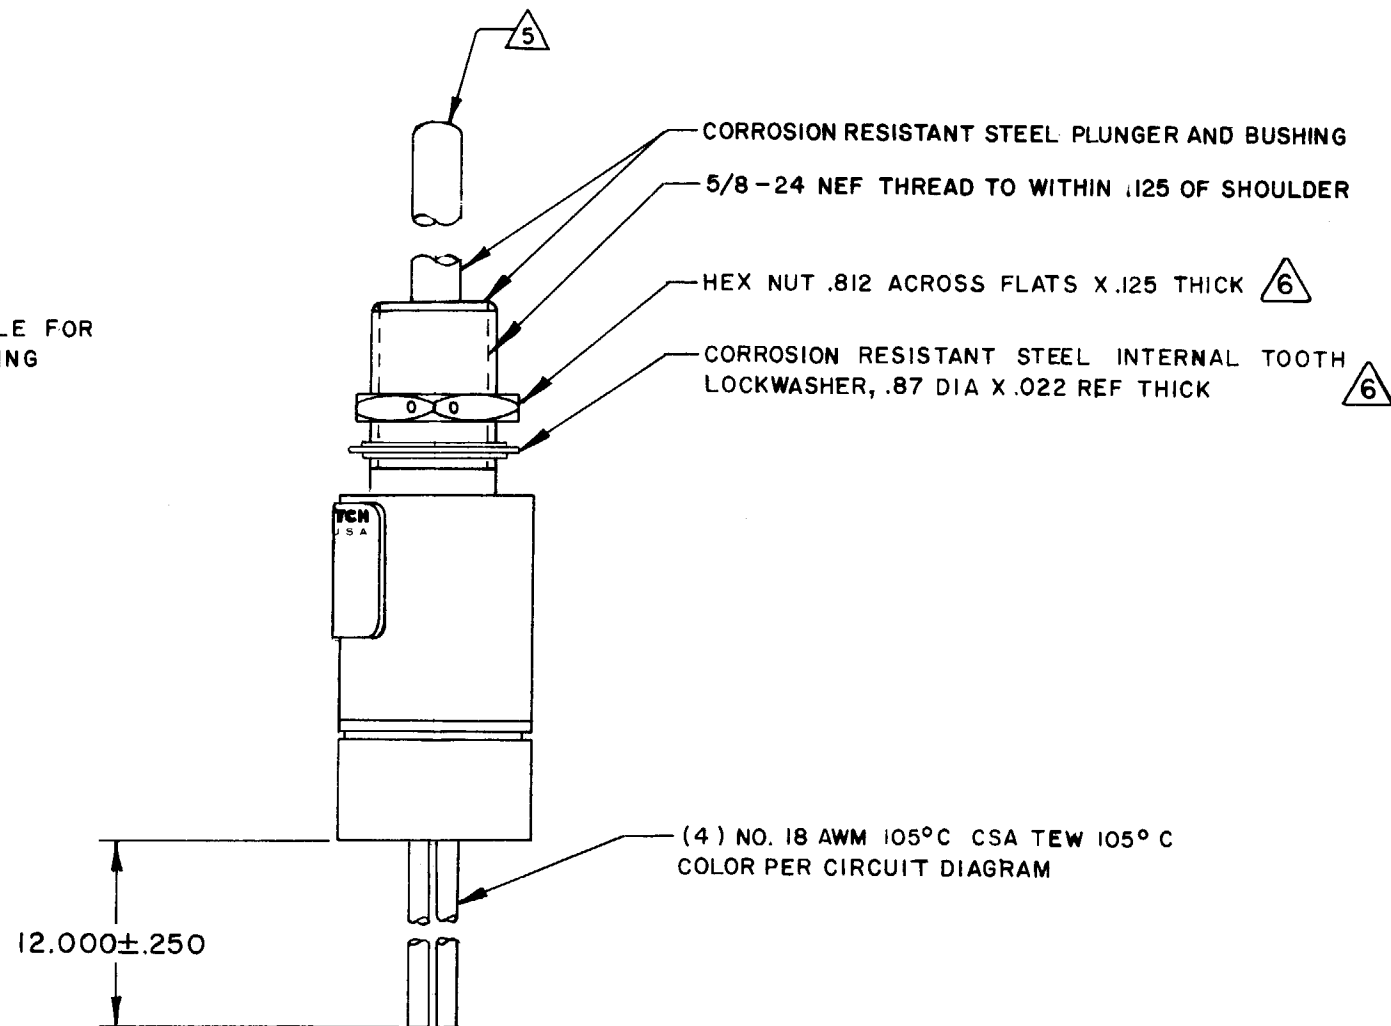

H MICRO SWITCH
 FREEPORT, ILLINOIS, U.S.A.
 A DIVISION OF HONEYWELL
 FED. MFG. CODE 91929

SWITCH - ENCLOSED

CATALOG LISTING
1CH31-1B

1CH31-1B
 M
 DRAWING NUMBER
 ISSUE
 REVISIONS
 A PR-2183
 DBW 12 OCT 71
 B C031643
 RER 3 APR 73
 C C0-34722
 JAL 7 JAN 75
 D C035724
 DJW 25 AUG 75
 E CO 44351
 SLB 5 DEC 78
 F C046608
 JAP 18 OCT 79
 G C0 47573
 JMJ 24 JUL 80
 H C063259
 TSK 15 APR 88
 FO-50378-003
 DRAWN
 DBW 12 OCT 71
 CHECK
 LSD 15 OCT 71
 CHECK
 PR-2183
 RELEASE NO.

CHARACTERISTICS		ELECTRICAL DATA		SCALE FULL	
OPERATING FORCE	10-16 LB	CONTACT ARRANGEMENT		DO NOT SCALE PRINT	
FULL OVERTRAVEL FORCE	30 LB MAX	SPNO (I) SPNC (I)		UNLESS OTHERWISE NOTED	
RELEASE FORCE	8 LB MIN	LOAD	28 VDC		
PRETRAVEL	.040 MAX		SEA LEVEL	50,000 FT.	DIMENSIONS ARE IN INCHES
DIFFERENTIAL TRAVEL	.020 MAX		RES	4	TOLERANCES ARE:
OVERTRAVEL	.100 MIN		IND	2	ONE PLACE (.0) ±.030
		MOTOR	4	TWO PLACE (.00) ±.015	
				THREE PLACE (.000) ±.005	
				ANGLES	
				WEIGHT 6.5 OZ MAX	

- NOTES
- ENCLOSURE FINISHED WITH GREEN EPOXY BASED ENAMEL COLOR NO. 34151 PER FEDERAL STANDARD 595
 - COINCIDENCE OF OPERATING AND RELEASING POINTS: .010 OF PLUNGER TRAVEL
 - CIRCUIT DIAGRAM, CATALOG LISTING AND DATE CODE ARE SHOWN ON NAMEPLATE
 - SWITCH SEALED PER MIL-S-8805 SYMBOL 3
 - EXTERNAL PLUNGER THROUGH HARDENED 43 ROCKWELL C MIN
 - HARDWARE MAY BE PACKAGED UNASSEMBLED PER MIL-S-8805