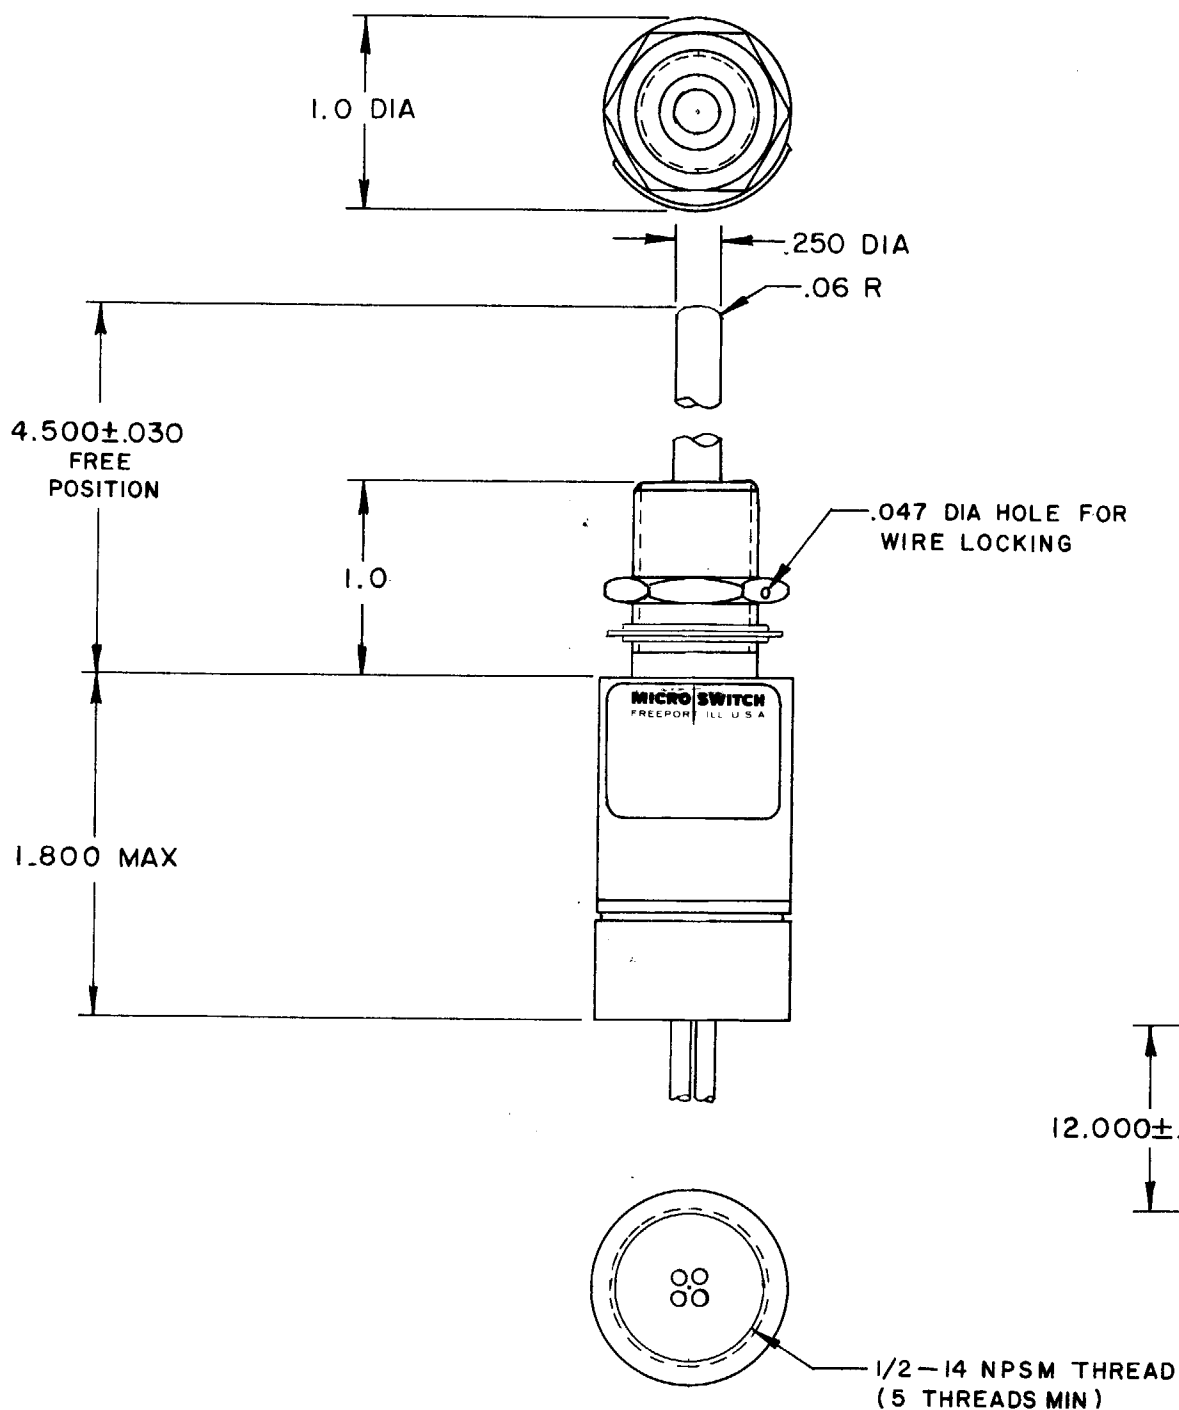

H MICRO SWITCH
 FREEPORT, ILLINOIS, U.S.A.
 A DIVISION OF HONEYWELL
 FED. MFG. CODE 91929

SWITCH - ENCLOSED

CATALOG LISTING
1CH31-1B

1CH31-1B
 M
 DRAWING NUMBER
 ISSUE
 REVISIONS
 A PR-2183
 DBW 12 OCT 71
 B C031643
 RER 3 APR 73
 C C0-34722
 JAL 7 JAN 75
 D C035724
 DJW 25 AUG 75
 E CO 44351
 SLB 5 DEC 78
 F C046608
 JAP 18 OCT 79
 G C0 47573
 JMJ 24 JUL 80
 H C063259
 TSK 15 APR 88
 FO-50378-003
 DRAWN
 DBW 12 OCT 71
 CHECK
 LSD 15 OCT 71
 CHECK
 PR-2183
 RELEASE NO.

CHARACTERISTICS		ELECTRICAL DATA		SCALE FULL	
OPERATING FORCE	10-16 LB	CONTACT ARRANGEMENT		DO NOT SCALE PRINT	
FULL OVERTRAVEL FORCE	30 LB MAX	SPNO (I) SPNC (I)		UNLESS OTHERWISE NOTED	
RELEASE FORCE	8 LB MIN	LOAD	28 VDC		
PRETRAVEL	.040 MAX		SEA LEVEL	50,000 FT.	DIMENSIONS ARE IN INCHES
DIFFERENTIAL TRAVEL	.020 MAX		RES	4	TOLERANCES ARE:
OVERTRAVEL	.100 MIN		IND	2	ONE PLACE (.0) ±.030
		MOTOR	4	TWO PLACE (.00) ±.015	
				THREE PLACE (.000) ±.005	
				ANGLES	
				WEIGHT 6.5 OZ MAX	

- NOTES
- ENCLOSURE FINISHED WITH GREEN EPOXY BASED ENAMEL COLOR NO. 34151 PER FEDERAL STANDARD 595
 - COINCIDENCE OF OPERATING AND RELEASING POINTS: .010 OF PLUNGER TRAVEL
 - CIRCUIT DIAGRAM, CATALOG LISTING AND DATE CODE ARE SHOWN ON NAMEPLATE
 - SWITCH SEALED PER MIL-S-8805 SYMBOL 3
 - EXTERNAL PLUNGER THROUGH HARDENED 43 ROCKWELL C MIN
 - HARDWARE MAY BE PACKAGED UNASSEMBLED PER MIL-S-8805