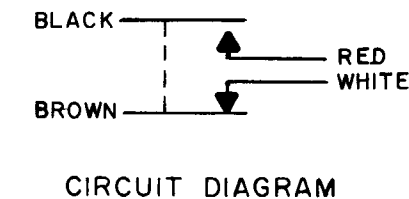

H MICRO SWITCH
 FREEPORT, ILLINOIS, U.S.A.
 A DIVISION OF HONEYWELL
 FED. MFG. CODE 91929

SWITCH - ENCLOSED

CATALOG LISTING
1CH31-1B

1CH31-1B
 M
 DRAWING NUMBER
 ISSUE
 REVISIONS
 A PR-2183
 DBW 12 OCT 71
 B C031643
 RER 3 APR 73
 C C0-34722
 JAL 7 JAN 75
 D C035724
 DJW 25 AUG 75
 E CO 44351
 SLB 5 DEC 78
 F C046608
 JAP 18 OCT 79
 G C0 47573
 JMJ 24 JUL 80
 H C063259
 TSK 15 APR 88
 FO-50378-003
 DRAWN
 DBW 12 OCT 71
 CHECK
 LSD 15 OCT 71
 CHECK
 PR-2183
 RELEASE NO.

THIS DRAWING COVERS A PROPRIETARY ITEM AND IS THE PROPERTY OF MICRO SWITCH, A DIVISION OF MINNEAPOLIS-HONEYWELL REGULATOR CO. THIS DRAWING IS NOT TO BE COPIED OR USED WITHOUT THE APPROVAL OF MICRO SWITCH.

- NOTES
- ENCLOSURE FINISHED WITH GREEN EPOXY BASED ENAMEL COLOR NO. 34151 PER FEDERAL STANDARD 595
 - COINCIDENCE OF OPERATING AND RELEASING POINTS: .010 OF PLUNGER TRAVEL
 - CIRCUIT DIAGRAM, CATALOG LISTING AND DATE CODE ARE SHOWN ON NAMEPLATE
 - SWITCH SEALED PER MIL-S-8805 SYMBOL 3
 - EXTERNAL PLUNGER THROUGH HARDENED 43 ROCKWELL C MIN
 - HARDWARE MAY BE PACKAGED UNASSEMBLED PER MIL-S-8805