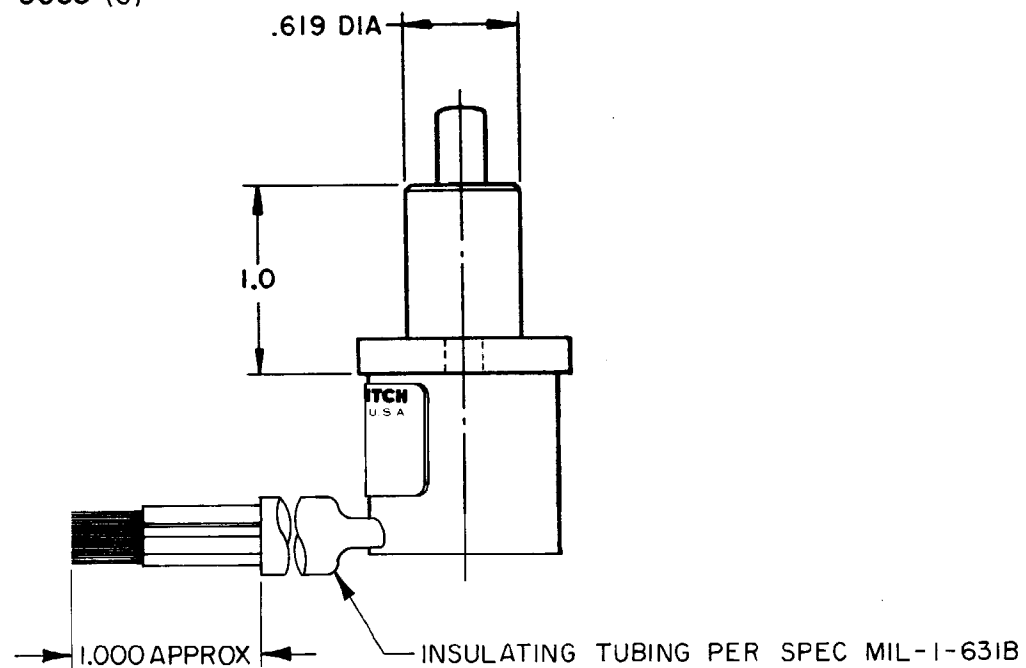

**NOTES**

- 1 - CORROSION RESISTANT STEEL ENCLOSURE
- 2 - SWITCH SEALED PER MIL-PRF-8805 SYMBOL 4
- 3 - CIRCUIT DIAGRAM AND CATALOG LISTING ARE SHOWN ON NAMEPLATE
- 4 - COINCIDENCE OF OPERATING AND RELEASING POINTS: .010 OF PLUNGER TRAVEL

CHARACTERISTICS	ELECTRICAL DATA		SCALE FULL
OPERATING FORCE ----- 6-12 LB	CONTACT ARRANGEMENT		DO NOT SCALE PRINT
FULL OVERTRAVEL FORCE ----- 30 LB MAX	S P D T (2)		UNLESS OTHERWISE NOTED
RELEASE FORCE ----- 4 LB MIN	28 VDC		DIMENSIONS ARE IN INCHES
PRETRAVEL ----- .040 MAX	LOAD	SEA LEVEL 50,000 FT.	<b>TOLERANCES ARE:</b>
DIFFERENTIAL TRAVEL ----- .020 MAX	RES	4 4	ONE PLACE (.0) ± .030
OVERTRAVEL ----- .250 MIN	IND	2 2	TWO PLACE (.00) ± .015
	MOTOR	4	THREE PLACE (.000) ± .008
	LAMP		ANGLES ±
			WEIGHT 20 OZ MAX