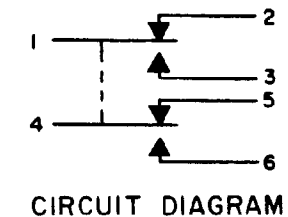

**NOTES**

- 1 - CORROSION RESISTANT STEEL ENCLOSURE
- 2 - SWITCH SEALED PER MIL-PRF-8805 SYMBOL 4
- 3 - CIRCUIT DIAGRAM AND CATALOG LISTING ARE SHOWN ON NAMEPLATE
- 4 - COINCIDENCE OF OPERATING AND RELEASING POINTS: .010 OF PLUNGER TRAVEL

CHARACTERISTICS	ELECTRICAL DATA		SCALE FULL
OPERATING FORCE ----- 6-12 LB	CONTACT ARRANGEMENT		DO NOT SCALE PRINT
FULL OVERTRAVEL FORCE ----- 30 LB MAX	S P D T (2)		UNLESS OTHERWISE NOTED
RELEASE FORCE ----- 4 LB MIN	28 VDC		DIMENSIONS ARE IN INCHES
PRETRAVEL ----- .040 MAX	LOAD	SEA LEVEL 50,000 FT.	<b>TOLERANCES ARE:</b>
DIFFERENTIAL TRAVEL ----- .020 MAX	RES	4 4	ONE PLACE (.0) ± .030
OVERTRAVEL ----- .250 MIN	IND	2 2	TWO PLACE (.00) ± .015
	MOTOR	4	THREE PLACE (.000) ± .008
	LAMP		ANGLES ±
			WEIGHT 20 OZ MAX