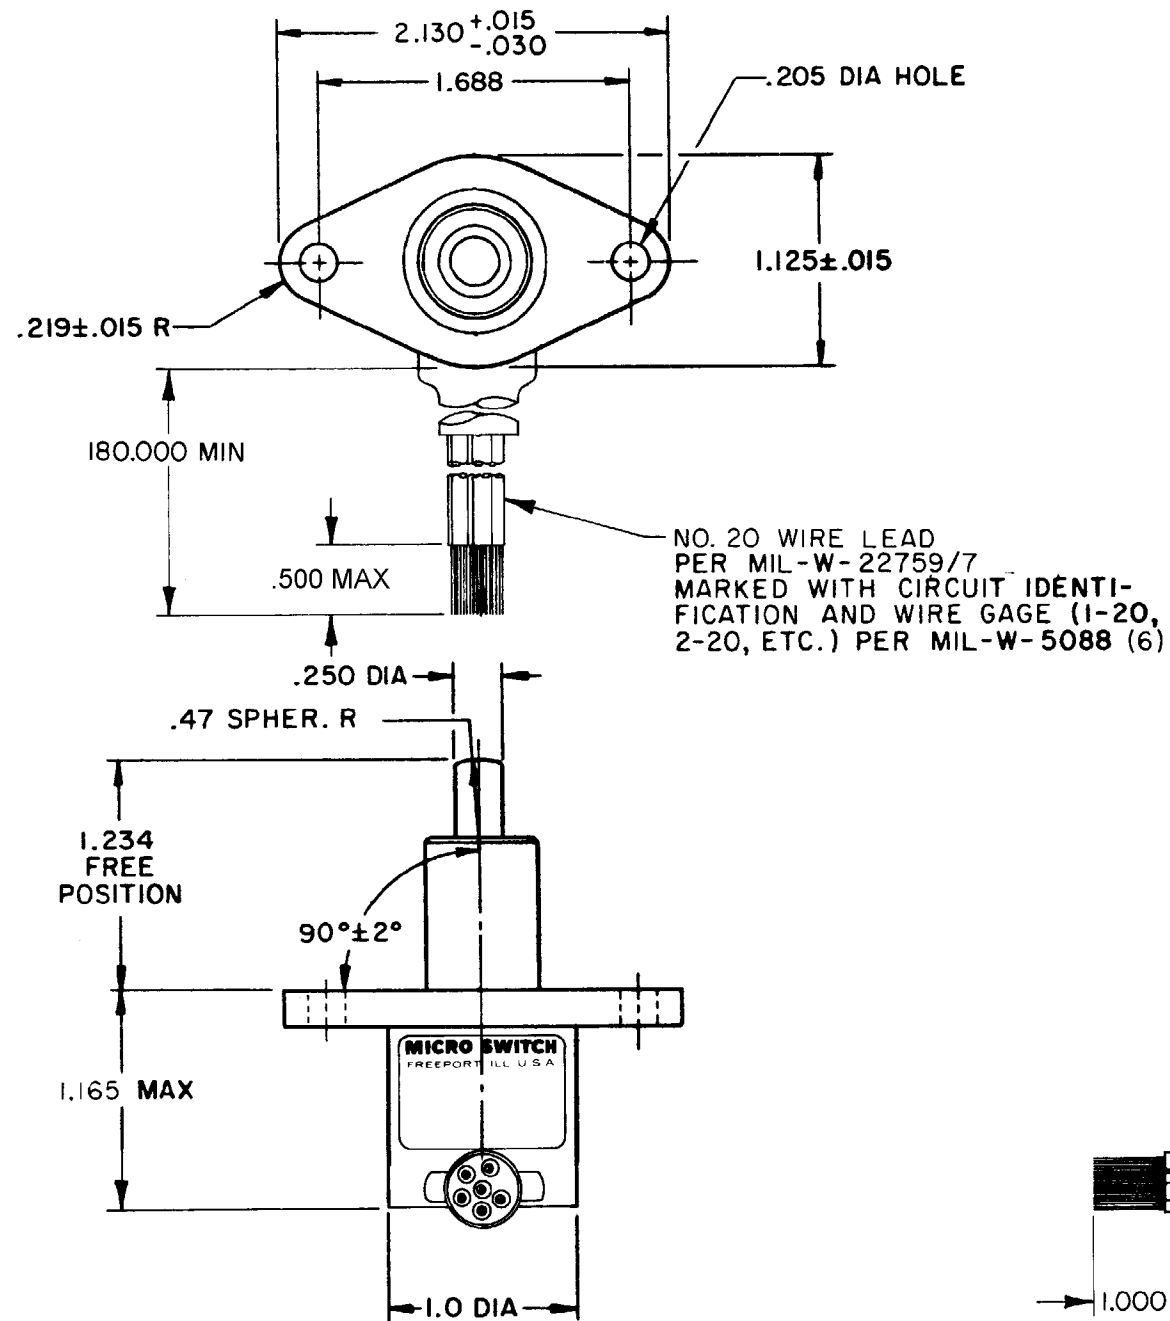

**H MICRO SWITCH**  
 FREEPORT, ILLINOIS, U.S.A.  
 A DIVISION OF HONEYWELL  
 FED. MFG. CODE 91929

**SWITCH - ENCLOSED**

CATALOG LISTING  
**1EN38-15**

WARNING- THIS PRODUCT IS SUBJECT TO THE U.S. INTERNATIONAL TRAFFIC IN ARMS REGULATIONS (ITAR), AND THE EXPORT CONTROL LAWS OF THE UNITED STATES. TRANSFER OF TECHNICAL DATA PERTAINING TO THIS PRODUCT BY ANY MEANS TO A FOREIGN PERSON PER ITAR DEFINITIONS. WHETHER IN THE UNITED STATES OR ABROAD, WITHOUT A PRIOR EXPORT LICENSE OR OTHER APPROVAL FROM THE U.S. DEPARTMENT OF STATE, IS PROHIBITED.

**NOTES**

- 1 - CORROSION RESISTANT STEEL ENCLOSURE
- 2 - SWITCH SEALED PER MIL-PRF-8805 SYMBOL 4
- 3 - CIRCUIT DIAGRAM AND CATALOG LISTING ARE SHOWN ON NAMEPLATE
- 4 - COINCIDENCE OF OPERATING AND RELEASING POINTS: .010 OF PLUNGER TRAVEL

CHARACTERISTICS	ELECTRICAL DATA		SCALE FULL
OPERATING FORCE ----- 6-12 LB	CONTACT ARRANGEMENT		DO NOT SCALE PRINT
FULL OVERTRAVEL FORCE ----- 30 LB MAX	S P D T (2)		UNLESS OTHERWISE NOTED
RELEASE FORCE ----- 4 LB MIN	28 VDC		DIMENSIONS ARE IN INCHES
PRETRAVEL ----- .040 MAX	LOAD	SEA LEVEL 50,000 FT.	<b>TOLERANCES ARE:</b>
DIFFERENTIAL TRAVEL ----- .020 MAX	RES	4 4	ONE PLACE (.0) ± .030
OVERTRAVEL ----- .250 MIN	IND	2 2	TWO PLACE (.00) ± .015
	MOTOR	4	THREE PLACE (.000) ± .008
	LAMP		ANGLES ±
			WEIGHT 20 OZ MAX