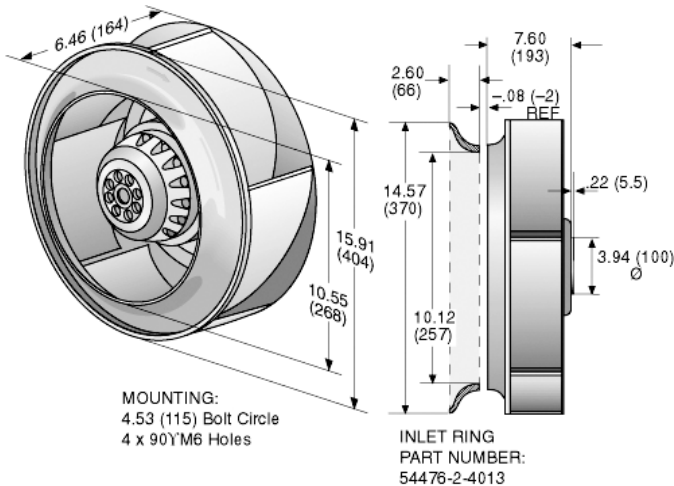

RxE400 Series

Motorized Impeller

Ø 400mm Backward Curved 3D Impeller

- These new backward curved centrifugal fans feature twofold-curved blades. These impellers have improved efficiency and reduced noise.
- Impeller completely made of aluminum.
- Maintenance-free ball bearings.
- Insulation class "F". Cable exit: variable. Direction of rotation is CW as seen from intake side.
- UL, CSA, VDE approvals on most models, please contact application engineering.
- Recommended inlet ring: 54476-2-4013.

Part Number	Curve	CFM @ D	VAC	Hertz	Power (W)	dBA	Max Amb. Temp. C	Capacitor (µF)	Speed (RPM)	Wgt. (lbs)
R4E400-AP15-10	1	2589	115	60	635	74	50	40	1570	19
R6E400-AL10-10	2	1825	115	60	305	63	60	30	1110	14.6
R4E400-AP17-11	1	2589	230	60	635	74	50	10	1580	19
R6E400-AL12-11	2	1816	230	60	270	63	60	7	1110	14.6
R4E400-AP13-09	1	2589	277	60	625	74	50	8	1610	19
R6E400-AL08-09	2	1816	277	60	245	63	60	5	1110	14.6