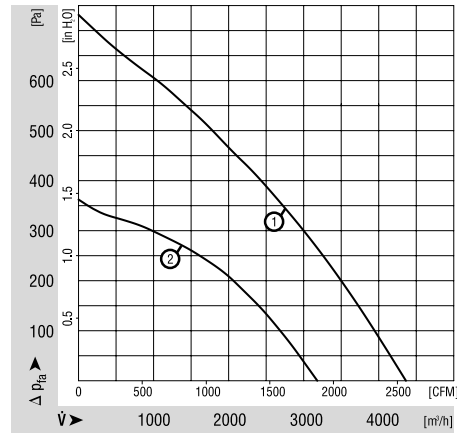

RxE400 Series

Motorized Impeller

Ø 400mm Backward Curved 3D Impeller

- These new backward curved centrifugal fans feature twofold-curved blades. These impellers have improved efficiency and reduced noise.
- Impeller completely made of aluminum.
- Maintenance-free ball bearings.
- Insulation class "F". Cable exit: variable. Direction of rotation is CW as seen from intake side.
- UL, CSA, VDE approvals on most models, please contact application engineering.
- Recommended inlet ring: 54476-2-4013.

Part Number	Curve	CFM @ D	VAC	Hertz	Power (W)	dBA	Max Amb. Temp. C	Capacitor (µF)	Speed (RPM)	Wgt. (lbs)
R4E400-AP15-10	1	2589	115	60	635	74	50	40	1570	19
R6E400-AL10-10	2	1825	115	60	305	63	60	30	1110	14.6
R4E400-AP17-11	1	2589	230	60	635	74	50	10	1580	19
R6E400-AL12-11	2	1816	230	60	270	63	60	7	1110	14.6
R4E400-AP13-09	1	2589	277	60	625	74	50	8	1610	19
R6E400-AL08-09	2	1816	277	60	245	63	60	5	1110	14.6