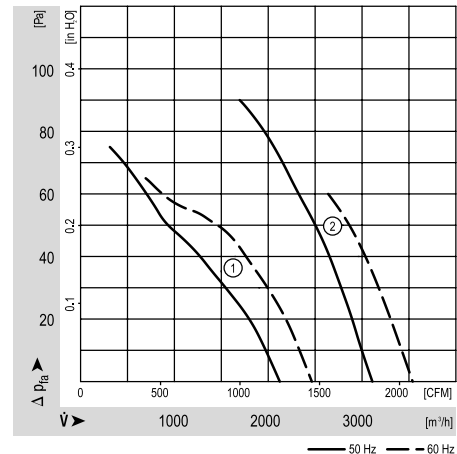

W4E350A Series

Axial

Ø 350mm S-Range

- ebm-papst offers a wide range of AC axial fans to optimally fit any application.
- All metal construction, shallow profile, round venturi plate. Reduced noise and highly efficient compared to other fans.
- Mounting plate with 9 mm holes. Ready to install.
- Discharge over struts: Dir. of rotation is CCW looking at rotor.
- Inlet over struts: Dir. of rotation is CW looking at rotor.
- Maintenance-free ball bearings.
- UL, CSA, VDE approvals on most models, please contact application engineering.

Part Number	Curve	CFM @ 0	VAC	Hertz	Power (W)	dBa	Max. Amb. Temp C	Bearing Type	Features	Capacitor (µF)	Grill Position	Wgt. (lbs)
W6E350-CP32-70	1	1450	115	50/60	85	58	55	Ball	Leads	8	Dischg	7.94
W6E350-CP32-71	1	1450	115	50/60	85	58	55	Ball	Leads	8	Inlet	7.94
W4E350-CP18-70	2	2080	115	50/60	190	67	40	Ball	Leads	16	Dischg	7.94
W4E350-CP18-71	2	2080	115	50/60	190	67	40	Ball	Leads	16	Inlet	7.94
W6E350-CP24-70	1	1450	230	50/60	85	58	55	Ball	Leads	2	Dischg	7.94
W6E350-CP24-71	1	1450	230	50/60	85	58	55	Ball	Leads	2	Inlet	7.94
W4E350-CP06-70	2	2080	230	50/60	190	67	40	Ball	Leads	4	Dischg	7.94
W4E350-CP06-71	2	2080	230	50/60	190	67	40	Ball	Leads	4	Inlet	7.94