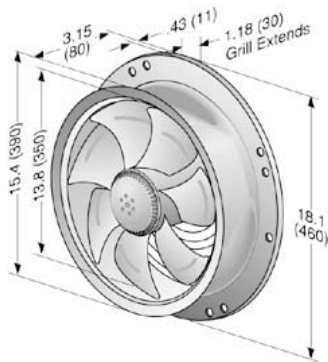

W4E350A Series

Axial

Ø 350mm S-Range

- ebm-papst offers a wide range of AC axial fans to optimally fit any application.
- All metal construction, shallow profile, round venturi plate. Reduced noise and highly efficient compared to other fans.
- Mounting plate with 9 mm holes. Ready to install.
- Discharge over struts: Dir. of rotation is CCW looking at rotor.
- Inlet over struts: Dir. of rotation is CW looking at rotor.
- Maintenance-free ball bearings.
- UL, CSA, VDE approvals on most models, please contact application engineering.

Part Number	Curve	CFM @ 0	VAC	Hertz	Power (W)	dBa	Max. Amb. Temp C	Bearing Type	Features	Capacitor (µF)	Grill Position	Wgt. (lbs)
W6E350-CP32-70	1	1450	115	50/60	85	58	55	Ball	Leads	8	Dischg	7.94
W6E350-CP32-71	1	1450	115	50/60	85	58	55	Ball	Leads	8	Inlet	7.94
W4E350-CP18-70	2	2080	115	50/60	190	67	40	Ball	Leads	16	Dischg	7.94
W4E350-CP18-71	2	2080	115	50/60	190	67	40	Ball	Leads	16	Inlet	7.94
W6E350-CP24-70	1	1450	230	50/60	85	58	55	Ball	Leads	2	Dischg	7.94
W6E350-CP24-71	1	1450	230	50/60	85	58	55	Ball	Leads	2	Inlet	7.94
W4E350-CP06-70	2	2080	230	50/60	190	67	40	Ball	Leads	4	Dischg	7.94
W4E350-CP06-71	2	2080	230	50/60	190	67	40	Ball	Leads	4	Inlet	7.94