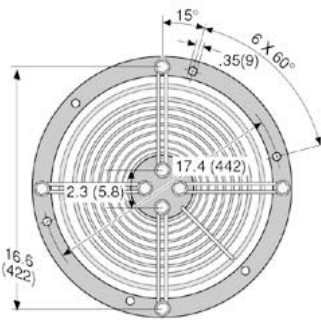

W4E350A Series

Axial

Ø 350mm S-Range

- ebm-papst offers a wide range of AC axial fans to optimally fit any application.
- All metal construction, shallow profile, round venturi plate. Reduced noise and highly efficient compared to other fans.
- Mounting plate with 9 mm holes. Ready to install.
- Discharge over struts: Dir. of rotation is CCW looking at rotor.
- Inlet over struts: Dir. of rotation is CW looking at rotor.
- Maintenance-free ball bearings.
- UL, CSA, VDE approvals on most models, please contact application engineering.

Part Number	Curve	CFM @ 0	VAC	Hertz	Power (W)	dBa	Max. Amb. Temp C	Bearing Type	Features	Capacitor (µF)	Grill Position	Wgt. (lbs)
W6E350-CP32-70	1	1450	115	50/60	85	58	55	Ball	Leads	8	Dischg	7.94
W6E350-CP32-71	1	1450	115	50/60	85	58	55	Ball	Leads	8	Inlet	7.94
W4E350-CP18-70	2	2080	115	50/60	190	67	40	Ball	Leads	16	Dischg	7.94
W4E350-CP18-71	2	2080	115	50/60	190	67	40	Ball	Leads	16	Inlet	7.94
W6E350-CP24-70	1	1450	230	50/60	85	58	55	Ball	Leads	2	Dischg	7.94
W6E350-CP24-71	1	1450	230	50/60	85	58	55	Ball	Leads	2	Inlet	7.94
W4E350-CP06-70	2	2080	230	50/60	190	67	40	Ball	Leads	4	Dischg	7.94
W4E350-CP06-71	2	2080	230	50/60	190	67	40	Ball	Leads	4	Inlet	7.94