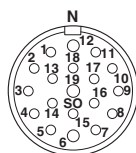

Socket M23, angled, 19-pos., with 15.5 m master cable

Key Commercial Data

Packing unit	1 pc
GTIN	
GTIN	4017918903596

Technical data

Environmental Product Compliance

REACH SVHC	Lead 7439-92-1
China RoHS	Environmentally Friendly Use Period = 50
	For details about hazardous substances go to tab "Downloads", Category "Manufacturer's declaration"

Drawings

Schematic diagram

Pin assignment M23 socket, 19-pos., female side view

Cable cross section

PUR/PVC black [PUR]

Connector component - RCK-TWUM/BL16+3/15,5PUR-U - 1511488

Approvals

Approvals