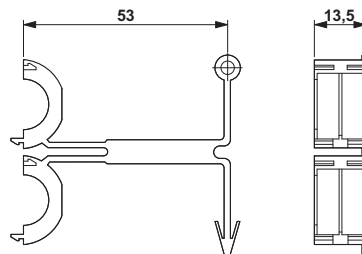

Key Commercial Data

Packing unit	1 pc
GTIN	 4 046356 106610
GTIN	4046356106610

Technical data

Material

Material	PA
----------	----

Drawings

Dimensional drawing

Phoenix Contact 2018 © - all rights reserved
<http://www.phoenixcontact.com>