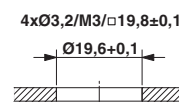

Dimensional drawing

Approvals

Approvals

Approvals

EAC

Ex Approvals

Approval details

EAC		B.01742