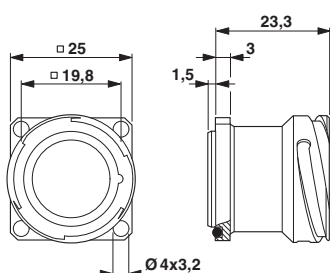

Panel mounting base - TU-0000000WB00 - 1605893

Technical data

Environmental Product Compliance

REACH SVHC	Lead 7439-92-1
China RoHS	Environmentally Friendly Use Period = 50
	For details about hazardous substances go to tab "Downloads", Category "Manufacturer's declaration"

Drawings

Dimensional drawing

Approvals

Approvals

Approvals

EAC

Ex Approvals

Approval details

EAC		B.01742