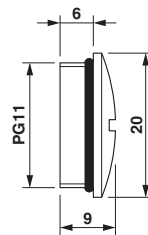

Technical data

Dimensions

Length	9 mm
Length without connecting thread	3 mm
Connecting thread diameter	19 mm
Hexagon angular dimension GRP	20 mm
Length of the connecting thread	6 mm

Ambient conditions

Degree of protection	IP68
	IP68
Ambient temperature (operation)	-20 °C ... 80 °C

Approvals

Approvals submitted

Approval details

EAC

Drawings

Dimensional drawing

Filler plugs Pg11

X-ON Electronics