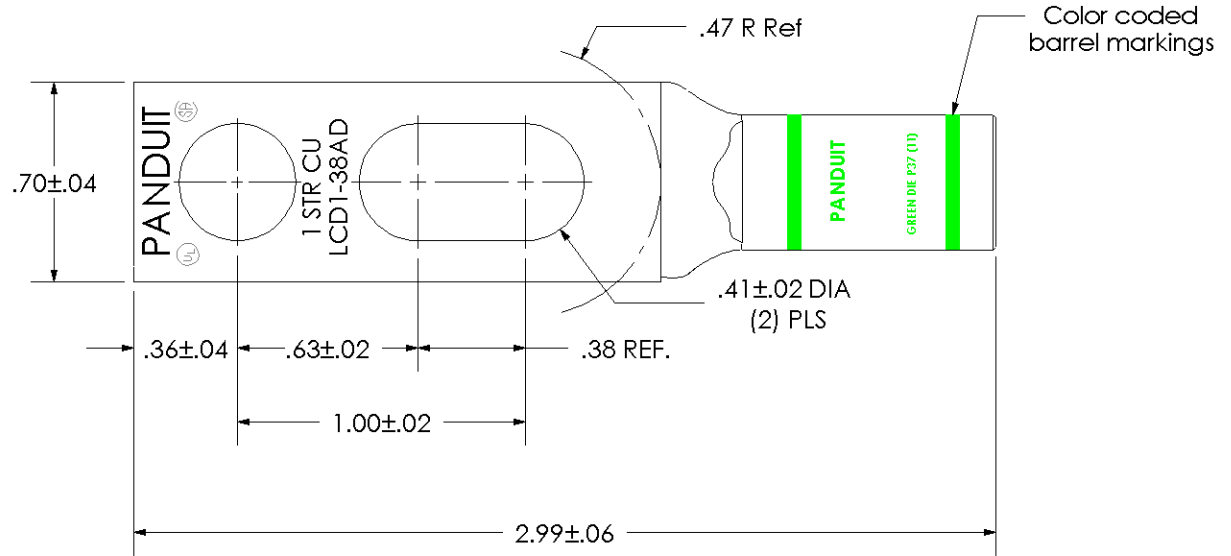

THIS COPY IS PROVIDED ON A RESTRICTED BASIS AND IS NOT TO BE USED IN ANY WAY DETRIMENTAL TO THE INTERESTS OF PANDUIT CORP.

Material	High Conductivity Seamless Copper Tube
Plating	Electro-Tin
Wire Size	1 AWG
Wire Type	Stranded Copper; Class B: Compact, Compressed or Concentric, Class C: Concentric
Wire Strip Length	15/16 in.
Stud Size	3/8 in.
UL Listed Wire Connector	Yes, for applications up to 35kv. Consult cable manufacturer for voltage stress relief instructions with applications greater than 2000 volts.
UL Temperature Rating	90 ° C
C.S.A Certified Wire Connector	Yes
Panduit Color Code on Barrel	GREEN
Panduit Die Index No. on Barrel	P37
Alternate Industry Die Index No. () on Barrel	(11)

00	10/05	JHNU	JHNU	RELEASED	PC00148
REV	DATE	BY	CHK	DESCRIPTION	ECN

PANDUIT CORP. TINLEY PARK, ILLINOIS

LCD1-38AD-E
Copper Lug - Two-Hole Slotted, Standard Barrel

SCALE N/A DRAWING NO / CAD FILE LCD1-38AD-CUST