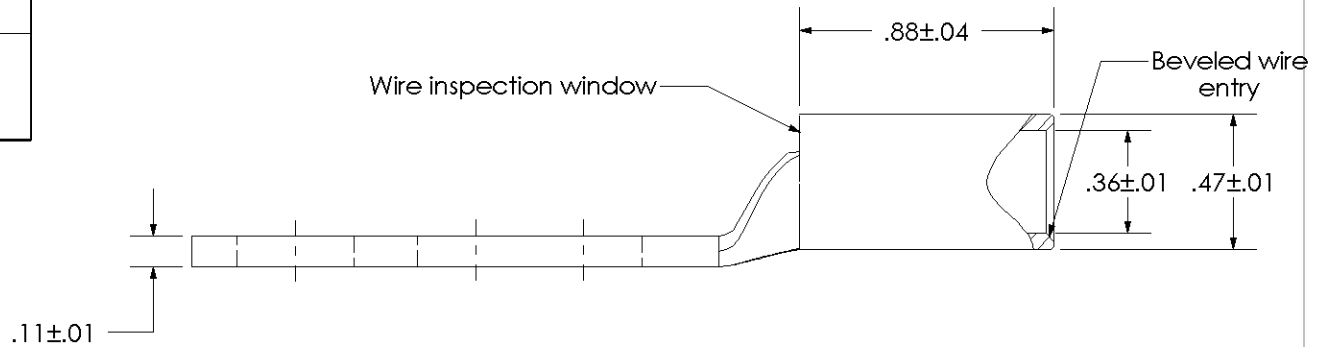

THIS COPY IS PROVIDED ON A RESTRICTED BASIS AND IS NOT TO BE USED IN ANY WAY DETRIMENTAL TO THE INTERESTS OF PANDUIT CORP.

Material	High Conductivity Seamless Copper Tube
Plating	Electro-Tin
Wire Size	1 AWG
Wire Type	Stranded Copper; Class B: Compact, Compressed or Concentric, Class C: Concentric
Wire Strip Length	15/16 in.
Stud Size	3/8 in.
UL Listed Wire Connector	Yes, for applications up to 35kv. Consult cable manufacturer for voltage stress relief instructions with applications greater than 2000 volts.
UL Temperature Rating	90 ° C
C.S.A Certified Wire Connector	Yes
Panduit Color Code on Barrel	GREEN
Panduit Die Index No. on Barrel	P37
Alternate Industry Die Index No. () on Barrel	(11)

00	10/05	JHNU	JHNU	RELEASED	PC00148
REV	DATE	BY	CHK	DESCRIPTION	ECN

PANDUIT CORP. TINLEY PARK, ILLINOIS

LCD1-38AD-E
Copper Lug - Two-Hole Slotted, Standard Barrel

SCALE N/A DRAWING NO / CAD FILE LCD1-38AD-CUST