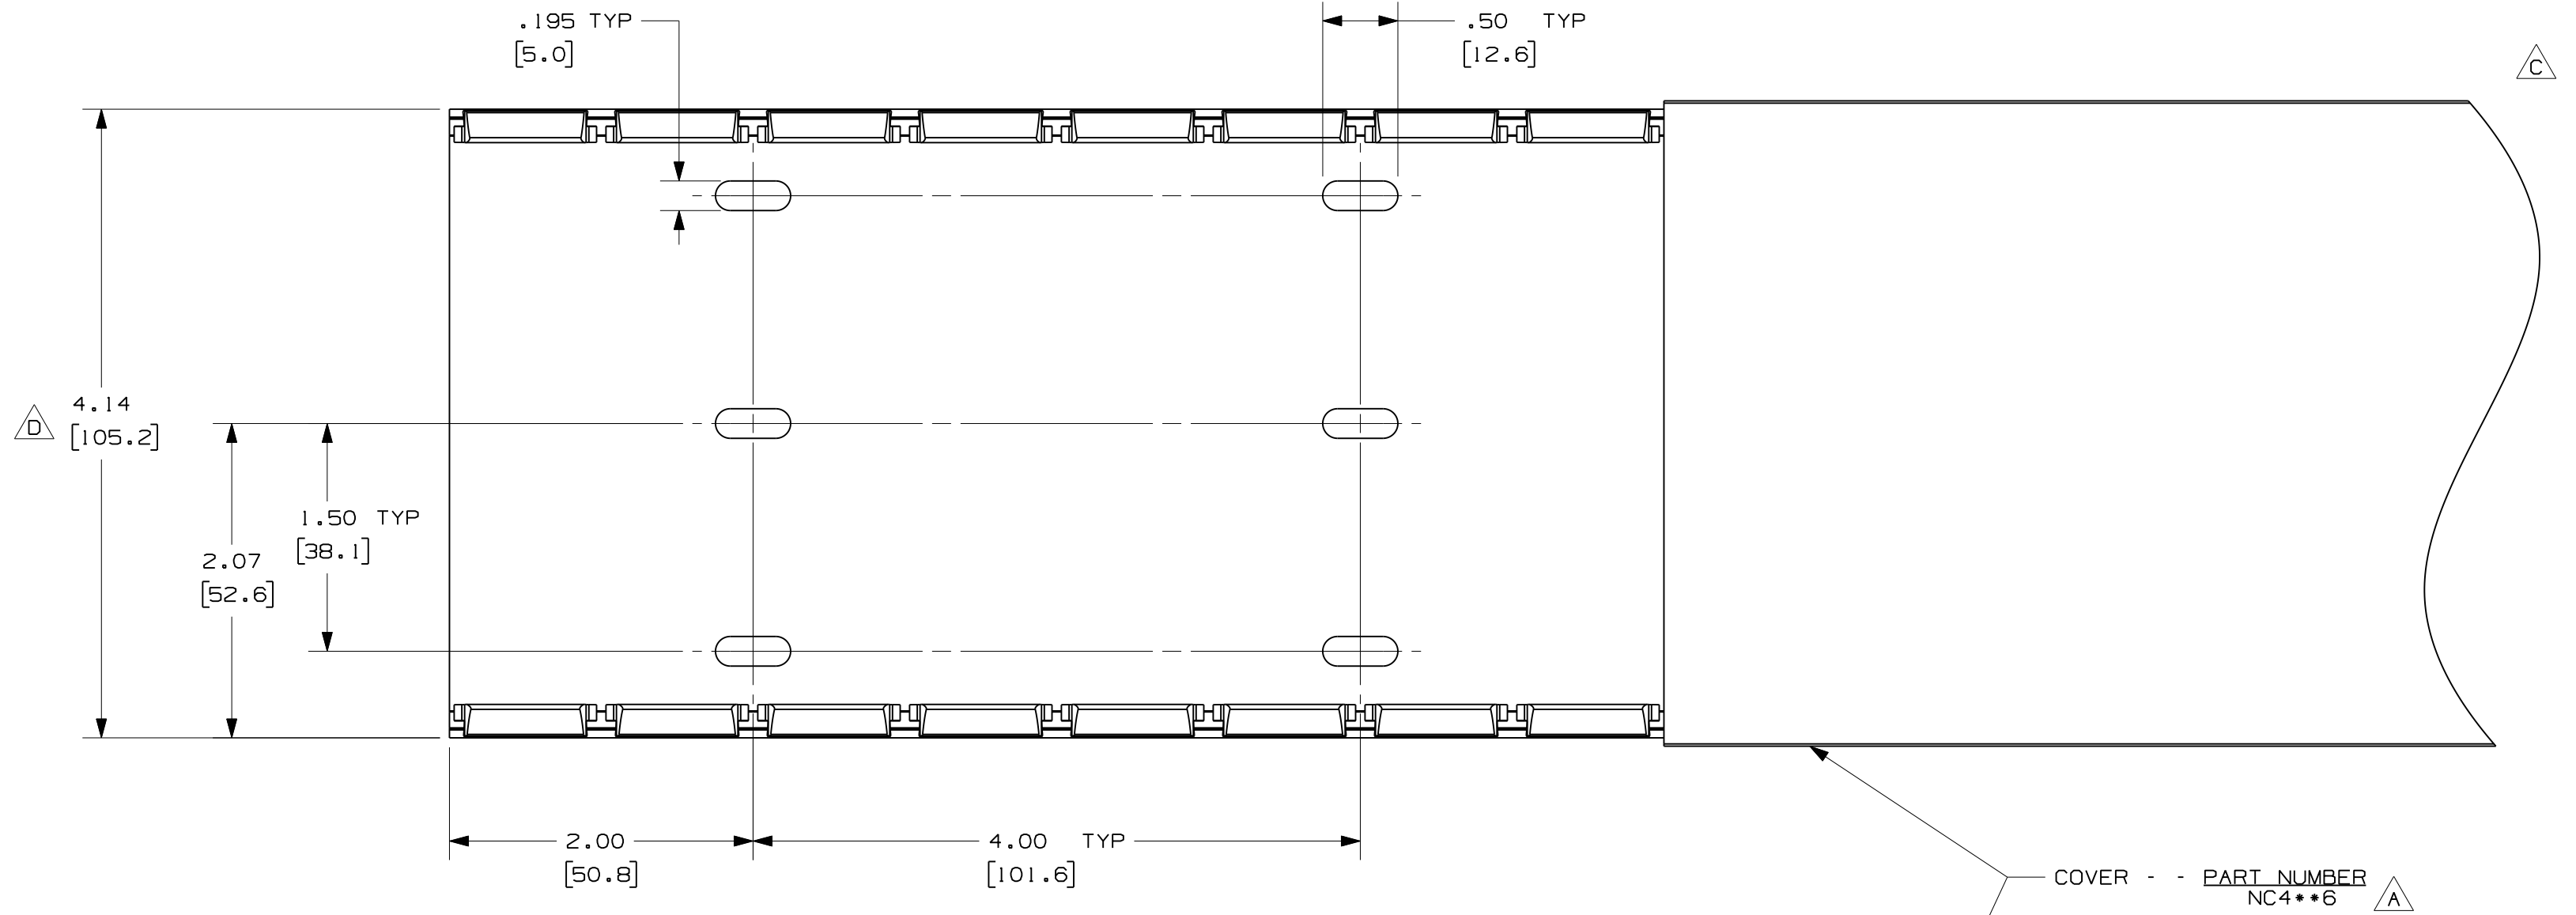

THIS COPY IS PROVIDED ON A RESTRICTED BASIS AND IS NOT TO BE USED IN ANY WAY DETRIMENTAL TO THE INTERESTS OF PANDUIT CORP.

- NOTE.
- 1. ALL DIMENSIONS ARE REFERENCE ONLY.
  - 2. DIMENSIONS IN PARENTHESES ARE METRIC.
  - 3. DUCT AND COVER ARE AVAILABLE IN 6 FT (1828.8) LENGTHS.
  - 4. THE \*\* DENOTES COLOR.

REV	DATE	BY	CHK	DESCRIPTION
3	10-01-08	JCSTMKBE		I. CHANGED NOTES H. CHANGED MATERIAL
--	-----	--	--	G. ADDED LENGTH NOTE F. CORRECTED DIMENSION
2	8-7-07	JCSTMKBE		E. DELETED DIMENSION D. ADDED DIMENSION
1	9-8-05	JCSTMKBE		B. CHANGED TITLE BLOCK A. ADDED LABELS, AND NOTES C. CHANGED VIEWS
R	10-16-03	JHNU	JGG	DRAWING RELEASED