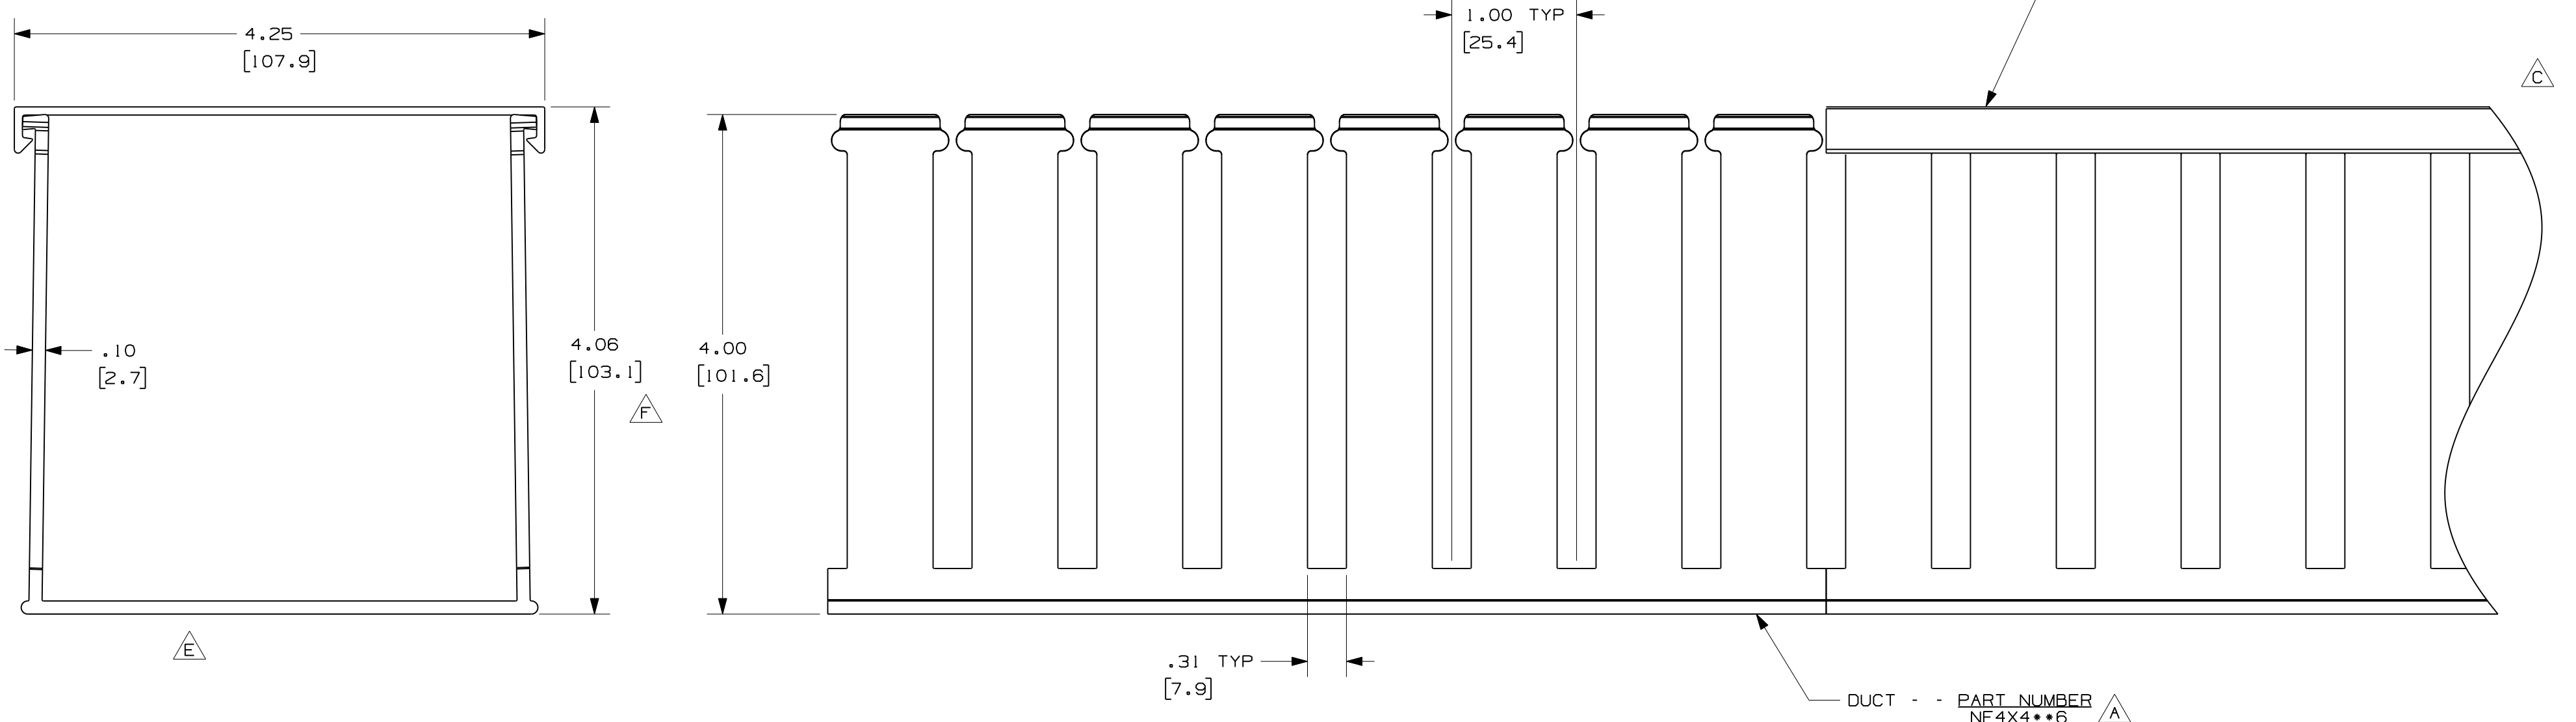

THIS COPY IS PROVIDED ON A RESTRICTED BASIS AND IS NOT TO BE USED IN ANY WAY DETRIMENTAL TO THE INTERESTS OF PANDUIT CORP.

- NOTE.
- 1. ALL DIMENSIONS ARE REFERENCE ONLY.
  - 2. DIMENSIONS IN PARENTHESES ARE METRIC.
  - 3. DUCT AND COVER ARE AVAILABLE IN 6 FT (1828.8) LENGTHS.
  - 4. THE \*\* DENOTES COLOR.