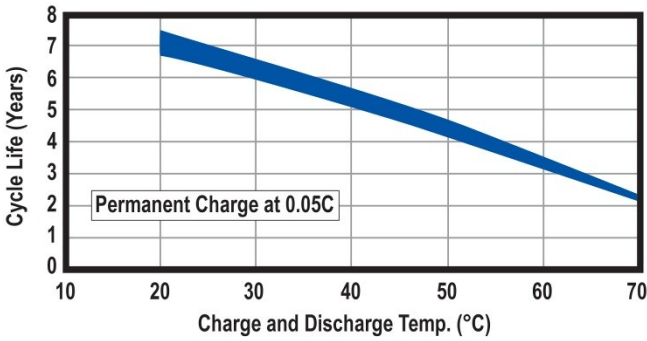

Please note the following graphs are for High Temperature and High Power batteries. These batteries do not form part of our standard range, but both types are available on request subject to minimum order quantities and delivery times. Please contact us for further details.

High Temp. Battery Charging and Discharging