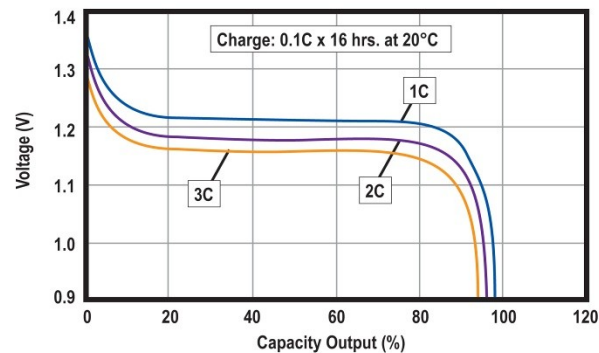

Charging and Discharging Characteristics