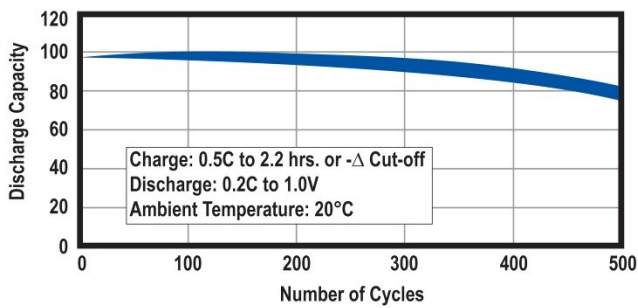

Charging and Discharging Characteristics