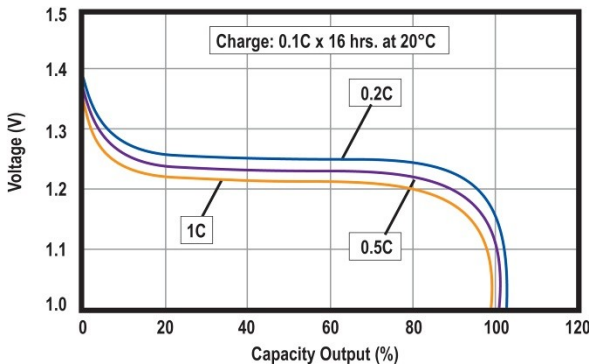

Charging and Discharging Characteristics