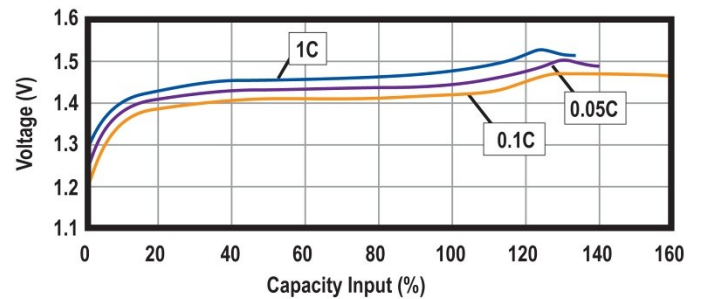

Charging and Discharging Characteristics