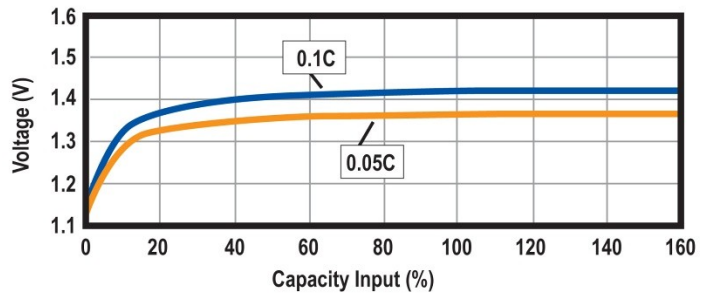

Sealed Nickel-Metal Hydride Rechargeable Batteries

Model: NH-1250AAL

Specifications

Nominal Voltage		1.2 Volt
Rated Capacity		1250 mAh
Dimensions	Diameter in. (mm)	0.56 (14.1)
	Height in. (mm)	1.95 (49.5)
	Height with solder tabs	1.99 (50.5)
	Weight Approx.	23 gm
	Internal Resistance	<35 mΩ
	Standard Charge (0.1C)	125 mA
	Trickle Charge	(0.03C)~(0.05C)
	Fast Charge ΔV	1250 mA
Recommended Operating Temperature Range	Std/Trickle Charge	20±5°C
	Fast Charge	20±5°C
	Discharge	20±5°C
	Storage	-20°C to 45°C
Standard Discharge (0.2C) Cut Off Voltage		1.0V per cell
High Rate Discharge (1 C) Cut Off Voltage		1.0V per cell

Dimensions

Charging and Discharging Characteristics

Please note the following graphs are for High Temperature and High Power batteries. These batteries do not form part of our standard range, but both types are available on request subject to minimum order quantities and delivery times. Please contact us for further details.

High Temp. Battery Charging and Discharging

High Power (10C Discharge) Cycle Life

High Temp. Battery Discharge Cycle Life

High Temp. Battery Trickle Charge

High Power Battery Discharging (3C/5C/10C)

Corporate Headquarters and Domestic Sales