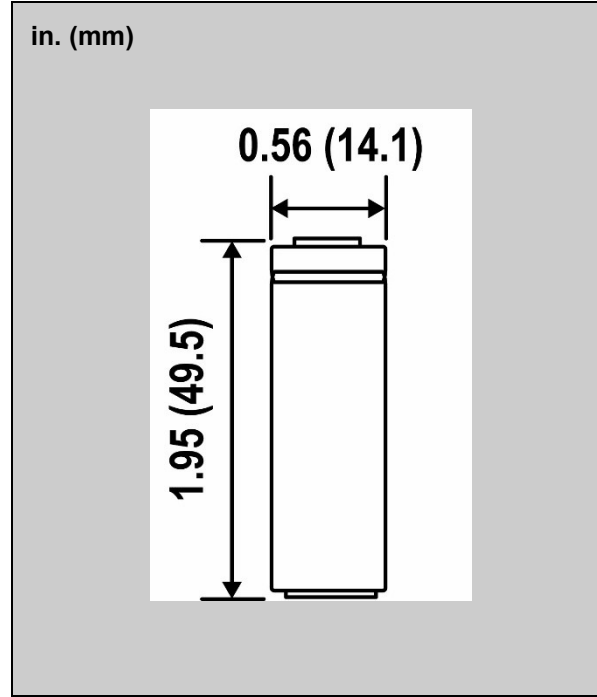

Sealed Nickel-Metal Hydride Rechargeable Batteries

Model: NH-1250AAL

Specifications

Nominal Voltage		1.2 Volt
Rated Capacity		1250 mAh
Dimensions	Diameter in. (mm)	0.56 (14.1)
	Height in. (mm)	1.95 (49.5)
	Height with solder tabs	1.99 (50.5)
	Weight Approx.	23 gm
	Internal Resistance	<35 mΩ
	Standard Charge (0.1C)	125 mA
	Trickle Charge	(0.03C)~(0.05C)
	Fast Charge ΔV	1250 mA
Recommended Operating Temperature Range	Std/Trickle Charge	20±5°C
	Fast Charge	20±5°C
	Discharge	20±5°C
	Storage	-20°C to 45°C
Standard Discharge (0.2C) Cut Off Voltage		1.0V per cell
High Rate Discharge (1 C) Cut Off Voltage		1.0V per cell

Dimensions