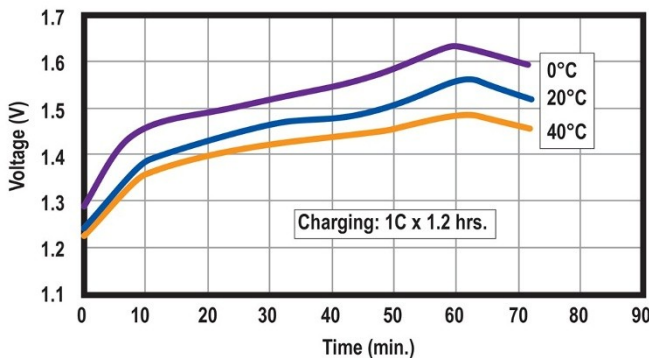

### Specifications

Nominal Voltage		1.2 Volt
Rated Capacity		600 mAh
Dimensions	Diameter in. (mm)	0.64 (16.3)
	Height in. (mm)	1.08 (27.4)
	Height with solder tabs	1.12 (28.4)
	Weight Approx.	15.5 gm
	Internal Resistance	< 30 mΩ
	Standard Charge (0.1C)	60 mA
	Trickle Charge	(0.03C)~(0.05C)
	Fast Charge ΔV	600 mA
Recommended Operating Temperature Range	Std/Trickle Charge	20±5°C
	Fast Charge	20±5°C
	Discharge	20±5°C
	Storage	-20°C to 45°C
Standard Discharge (0.2C) Cut Off Voltage		1.0V per cell
High Rate Discharge (1 C) Cut Off Voltage		1.0V per cell

### Dimensions

## Charging and Discharging Characteristics

Discharge

Standard Charge

Fast Charge

Trickle Charge

**▲ Standard Battery Cycle Life ▲**

**▲ Fast Charging Cycle Life ▲**

**▲ Cycle Life Using Trickle Charging ▲**