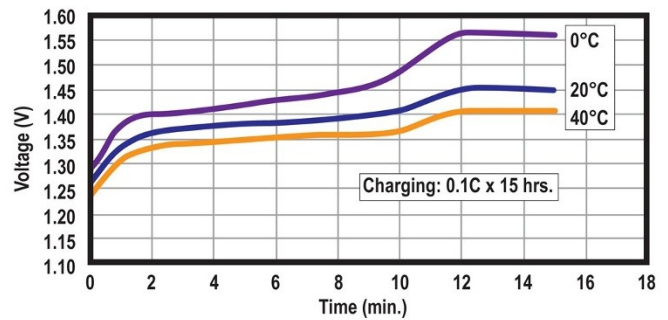

### Specifications

Nominal Voltage		1.2 Volt
Rated Capacity		600 mAh
Dimensions	Diameter in. (mm)	0.64 (16.3)
	Height in. (mm)	1.08 (27.4)
	Height with solder tabs	1.12 (28.4)
	Weight Approx.	15.5 gm
	Internal Resistance	< 30 mΩ
	Standard Charge (0.1C)	60 mA
	Trickle Charge	(0.03C)~(0.05C)
	Fast Charge ΔV	600 mA
Recommended Operating Temperature Range	Std/Trickle Charge	20±5°C
	Fast Charge	20±5°C
	Discharge	20±5°C
	Storage	-20°C to 45°C
Standard Discharge (0.2C) Cut Off Voltage		1.0V per cell
High Rate Discharge (1 C) Cut Off Voltage		1.0V per cell

### Dimensions

## Charging and Discharging Characteristics

Discharge

Standard Charge

Fast Charge

Trickle Charge

**▲ Standard Battery Cycle Life ▲**

**▲ Fast Charging Cycle Life ▲**

**▲ Cycle Life Using Trickle Charging ▲**