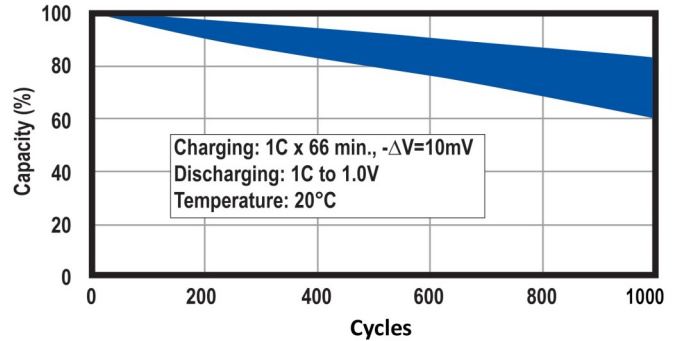

### Specifications

Nominal Voltage		1.2 Volt
Rated Capacity		600 mAh
Dimensions	Diameter in. (mm)	0.64 (16.3)
	Height in. (mm)	1.08 (27.4)
	Height with solder tabs	1.12 (28.4)
	Weight Approx.	15.5 gm
	Internal Resistance	< 30 mΩ
	Standard Charge (0.1C)	60 mA
	Trickle Charge	(0.03C)~(0.05C)
	Fast Charge ΔV	600 mA
Recommended Operating Temperature Range	Std/Trickle Charge	20±5°C
	Fast Charge	20±5°C
	Discharge	20±5°C
	Storage	-20°C to 45°C
Standard Discharge (0.2C) Cut Off Voltage		1.0V per cell
High Rate Discharge (1 C) Cut Off Voltage		1.0V per cell

### Dimensions

## Charging and Discharging Characteristics

Discharge

Standard Charge

Fast Charge

Trickle Charge

**▲ Standard Battery Cycle Life ▲**

**▲ Fast Charging Cycle Life ▲**

**▲ Cycle Life Using Trickle Charging ▲**