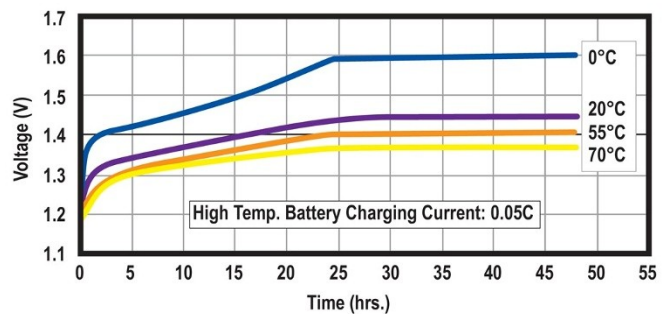

### Specifications

Nominal Voltage		1.2 Volt
Rated Capacity		600 mAh
Dimensions	Diameter in. (mm)	0.64 (16.3)
	Height in. (mm)	1.08 (27.4)
	Height with solder tabs	1.12 (28.4)
	Weight Approx.	15.5 gm
	Internal Resistance	< 30 mΩ
	Standard Charge (0.1C)	60 mA
	Trickle Charge	(0.03C)~(0.05C)
	Fast Charge ΔV	600 mA
Recommended Operating Temperature Range	Std/Trickle Charge	20±5°C
	Fast Charge	20±5°C
	Discharge	20±5°C
	Storage	-20°C to 45°C
Standard Discharge (0.2C) Cut Off Voltage		1.0V per cell
High Rate Discharge (1 C) Cut Off Voltage		1.0V per cell

### Dimensions

## Charging and Discharging Characteristics

Discharge

Standard Charge

Fast Charge

Trickle Charge

**▲ Standard Battery Cycle Life ▲**

**▲ Fast Charging Cycle Life ▲**

**▲ Cycle Life Using Trickle Charging ▲**