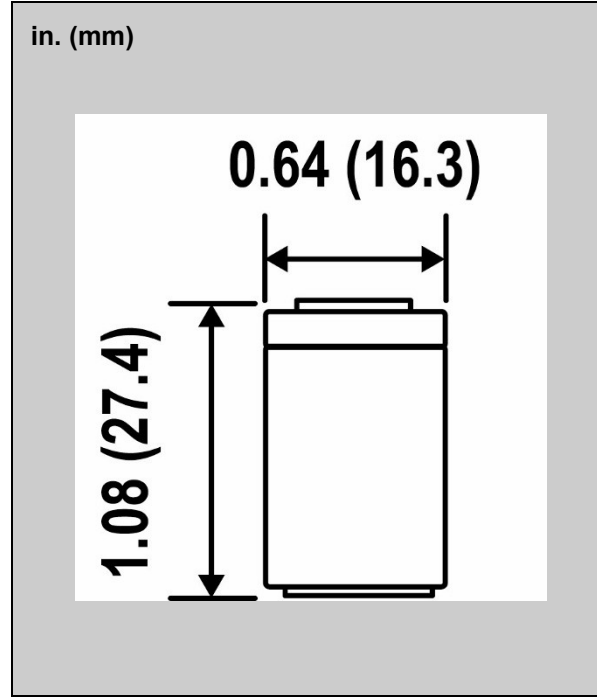

### Specifications

Nominal Voltage		1.2 Volt
Rated Capacity		600 mAh
Dimensions	Diameter in. (mm)	0.64 (16.3)
	Height in. (mm)	1.08 (27.4)
	Height with solder tabs	1.12 (28.4)
	Weight Approx.	15.5 gm
	Internal Resistance	< 30 mΩ
	Standard Charge (0.1C)	60 mA
	Trickle Charge	(0.03C)~(0.05C)
	Fast Charge ΔV	600 mA
Recommended Operating Temperature Range	Std/Trickle Charge	20±5°C
	Fast Charge	20±5°C
	Discharge	20±5°C
	Storage	-20°C to 45°C
Standard Discharge (0.2C) Cut Off Voltage		1.0V per cell
High Rate Discharge (1 C) Cut Off Voltage		1.0V per cell

### Dimensions