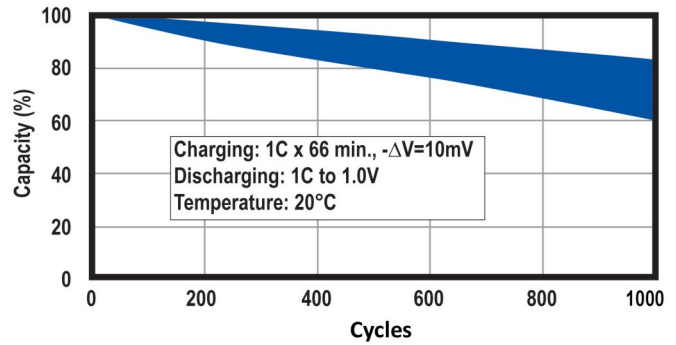

### Specifications

Nominal Voltage		1.2 Volt
Rated Capacity		300 mAh
Dimensions	Diameter in. (mm)	0.40 (10.1)
	Height in. (mm)	1.72 (43.6)
	Height with solder tabs	1.76 (44.6)
Weight Approx.	Weight Approx.	9 gm
	Internal Resistance	< 45 mΩ
	Standard Charge (0.1C)	30 mA
	Trickle Charge	(0.03C)~(0.05C)
	Fast Charge ΔV	300 mA
Recommended Operating Temperature Range	Std/Trickle Charge	20±5°C
	Fast Charge	20±5°C
	Discharge	20±5°C
	Storage	-20°C to 45°C
Standard Discharge (0.2C) Cut Off Voltage		1.0V per cell
High Rate Discharge (1 C) Cut Off Voltage		1.0V per cell

### Dimensions

### Charging and Discharging Characteristics

Discharge

Standard Charge

Fast Charge

Trickle Charge

▲ Standard Battery Cycle Life ▲

▲ Fast Charging Cycle Life ▲

▲ Cycle Life Using Trickle Charging ▲