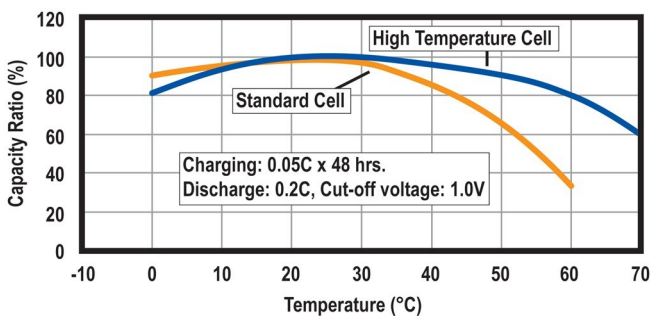

▲ Capacity vs. Temperature ▲