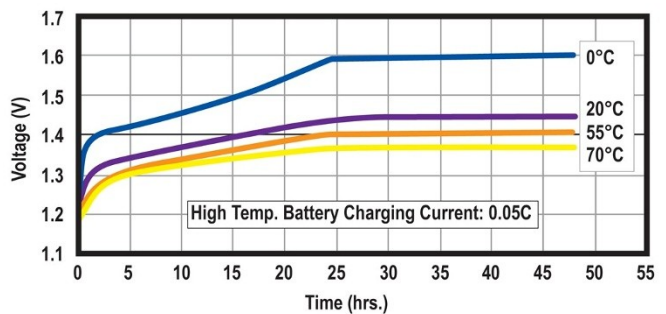

### Specifications

Nominal Voltage		1.2 Volt
Rated Capacity		300 mAh
Dimensions	Diameter in. (mm)	0.40 (10.1)
	Height in. (mm)	1.72 (43.6)
	Height with solder tabs	1.76 (44.6)
Weight Approx.	Weight Approx.	9 gm
	Internal Resistance	< 45 mΩ
	Standard Charge (0.1C)	30 mA
	Trickle Charge	(0.03C)~(0.05C)
	Fast Charge ΔV	300 mA
Recommended Operating Temperature Range	Std/Trickle Charge	20±5°C
	Fast Charge	20±5°C
	Discharge	20±5°C
	Storage	-20°C to 45°C
Standard Discharge (0.2C) Cut Off Voltage		1.0V per cell
High Rate Discharge (1 C) Cut Off Voltage		1.0V per cell

### Dimensions

### Charging and Discharging Characteristics

Discharge

Standard Charge

Fast Charge

Trickle Charge

▲ Standard Battery Cycle Life ▲

▲ Fast Charging Cycle Life ▲

▲ Cycle Life Using Trickle Charging ▲