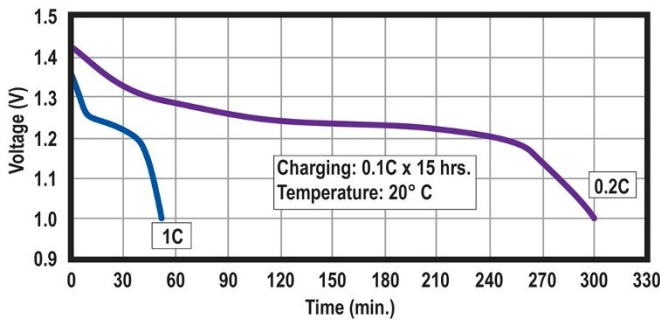

Charging and Discharging Characteristics

Discharge