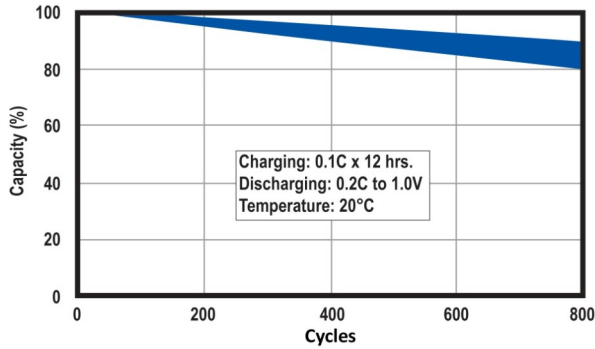

### Specifications

Nominal Voltage		1.2 Volt
Rated Capacity		300 mAh
Dimensions	Diameter in. (mm)	0.40 (10.1)
	Height in. (mm)	1.72 (43.6)
	Height with solder tabs	1.76 (44.6)
Weight Approx.	Weight Approx.	9 gm
	Internal Resistance	< 45 mΩ
	Standard Charge (0.1C)	30 mA
	Trickle Charge	(0.03C)~(0.05C)
	Fast Charge ΔV	300 mA
Recommended Operating Temperature Range	Std/Trickle Charge	20±5°C
	Fast Charge	20±5°C
	Discharge	20±5°C
	Storage	-20°C to 45°C
Standard Discharge (0.2C) Cut Off Voltage		1.0V per cell
High Rate Discharge (1 C) Cut Off Voltage		1.0V per cell

### Charging and Discharging Characteristics

Discharge

Standard Charge

Fast Charge

Trickle Charge

▲ Standard Battery Cycle Life ▲

▲ Fast Charging Cycle Life ▲

▲ Cycle Life Using Trickle Charging ▲