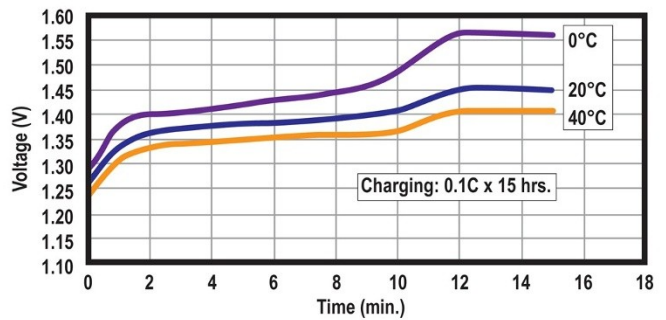

Standard Charge