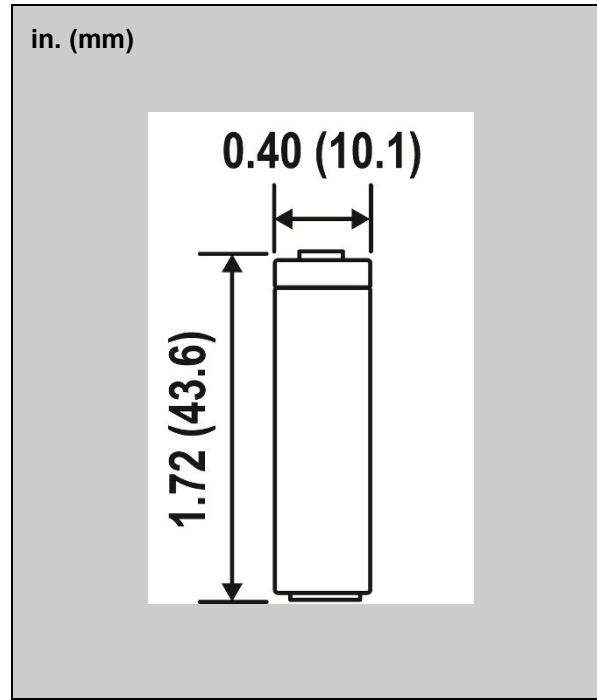

### Specifications

Nominal Voltage		1.2 Volt
Rated Capacity		300 mAh
Dimensions	Diameter in. (mm)	0.40 (10.1)
	Height in. (mm)	1.72 (43.6)
	Height with solder tabs	1.76 (44.6)
Weight Approx.	Weight Approx.	9 gm
	Internal Resistance	< 45 mΩ
	Standard Charge (0.1C)	30 mA
	Trickle Charge	(0.03C)~(0.05C)
	Fast Charge ΔV	300 mA
Recommended Operating Temperature Range	Std/Trickle Charge	20±5°C
	Fast Charge	20±5°C
	Discharge	20±5°C
	Storage	-20°C to 45°C
Standard Discharge (0.2C) Cut Off Voltage		1.0V per cell
High Rate Discharge (1 C) Cut Off Voltage		1.0V per cell

### Dimensions