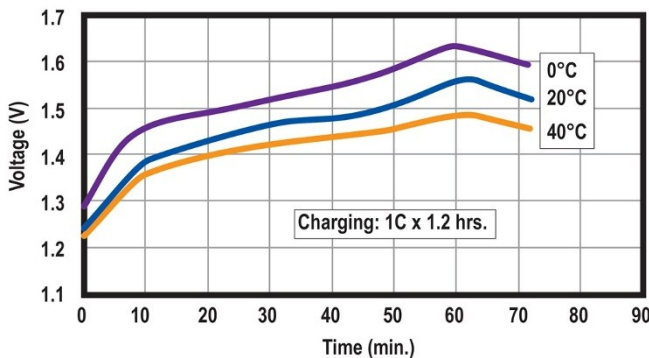

### Specifications

Nominal Voltage		1.2 Volt
Rated Capacity		300 mAh
Dimensions	Diameter in. (mm)	0.40 (10.1)
	Height in. (mm)	1.72 (43.6)
	Height with solder tabs	1.76 (44.6)
Weight Approx.	Weight Approx.	9 gm
	Internal Resistance	< 45 mΩ
	Standard Charge (0.1C)	30 mA
	Trickle Charge	(0.03C)~(0.05C)
	Fast Charge ΔV	300 mA
Recommended Operating Temperature Range	Std/Trickle Charge	20±5°C
	Fast Charge	20±5°C
	Discharge	20±5°C
	Storage	-20°C to 45°C
Standard Discharge (0.2C) Cut Off Voltage		1.0V per cell
High Rate Discharge (1 C) Cut Off Voltage		1.0V per cell

### Dimensions

### Charging and Discharging Characteristics

Discharge

Standard Charge

Fast Charge

Trickle Charge

▲ Standard Battery Cycle Life ▲

▲ Fast Charging Cycle Life ▲

▲ Cycle Life Using Trickle Charging ▲