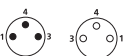

Field attachable connector, M8 female connector 3- and 4-pole with threaded joint, assembling with screw terminals.

RKMCK

Pin Assignments

Face Views / M12, Male / Female

3 pole

4 pole

Be Certain with Belden