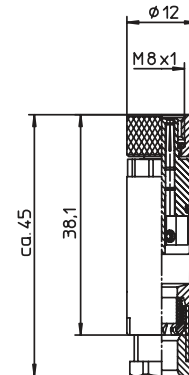

M8 Field Attachable Connectors

RSMCK | RKMCK

Male, 3- and 4-Pole

Field attachable connector, M8 male connector, 3- and 4-pole with threaded joint, assembling with screw terminals.

RSMCK

Female, 3- and 4-Pole

Field attachable connector, M8 female connector 3- and 4-pole with threaded joint, assembling with screw terminals.

RKMCK

Pin Assignments

Face Views / M12, Male / Female

3 pole

4 pole

Be Certain with Belden

M8 Field Attachable Connectors

RSMCK | RKMCK

Technical Data

Environmental

Degree of protection IP 67 / NEMA 6P
 Operating temperature range -40°C (-40°F) / +85°C (+185°F)

Mechanical

Housing / Molded body PA
 Insert TPU, self-extinguishing
 Contact CuZn, pre-nickel and 0.8 microns gold-plated
 Receptacle shell CuZn, nickel-plated
 O-ring FKM
 Mode of connection Screw terminals
 Connectable conductor 0.14-0.50 mm²

Part Number	Pins	Cable Diameter Range	Characteristics
Male	Female		
RSMCK 3	RKMCK 3	3	∅ 3.5-5.0 mm
RSMCK 4	RKMCK 4	4	∅ 3.5-5.0 mm

X-ON Electronics

Largest Supplier of Electrical and Electronic Components