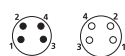

Field attachable connector, M8 female connector 3- and 4-pole with threaded joint, assembling with screw terminals.

RKMCK

Pin Assignments

Face Views / M12, Male / Female

3 pole

4 pole

Be Certain with Belden