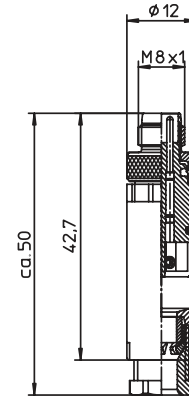

M8 Field Attachable Connectors

RSMCK | RKMCK

Male, 3- and 4-Pole

Field attachable connector, M8 male connector, 3- and 4-pole with threaded joint, assembling with screw terminals.

RSMCK

Female, 3- and 4-Pole

Field attachable connector, M8 female connector 3- and 4-pole with threaded joint, assembling with screw terminals.

RKMCK

Pin Assignments

Face Views / M12, Male / Female

3 pole

4 pole

Be Certain with Belden

M8 Field Attachable Connectors

RSMCK | RKMCK

Technical Data

Environmental

Degree of protection IP 67 / NEMA 6P
 Operating temperature range -40°C (-40°F) / +85°C (+185°F)

Mechanical

Housing / Molded body PA
 Insert TPU, self-extinguishing
 Contact CuZn, pre-nickel and 0.8 microns gold-plated
 Receptacle shell CuZn, nickel-plated
 O-ring FKM
 Mode of connection Screw terminals
 Connectable conductor 0.14-0.50 mm²

Part Number	Pins	Cable Diameter Range	Characteristics
Male	Female		
RSMCK 3	RKMCK 3	3	∅ 3.5-5.0 mm
RSMCK 4	RKMCK 4	4	∅ 3.5-5.0 mm

X-ON Electronics

Largest Supplier of Electrical and Electronic Components