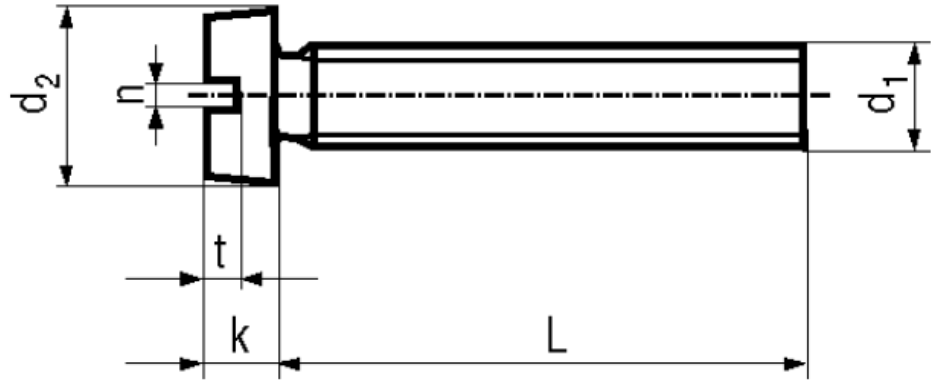

## BN 1061

Slotted cheese head screws

-DIN 84 A  
-ISO 1207  
-UNI 6107

Material	Polyamide 6.6	Quality	PA 6.6
Color	white		

### Article No. - 1401203

d <sub>1</sub>	M3
L	10
d <sub>2</sub>	5,5
k	2
n	0,8
t	0,85

DIN 84: Standard withdrawn