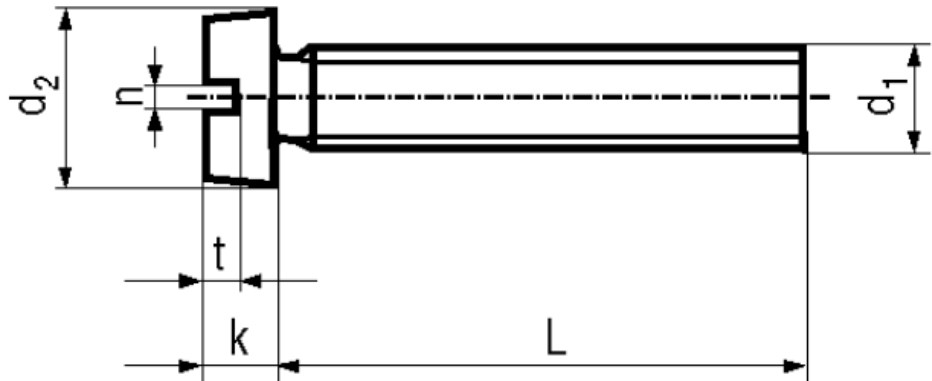

BN 1061

Slotted cheese head screws

~DIN 84 A
~ISO 1207
~UNI 6107

| | | | |
|----------|---------------|---------|--------|
| Material | Polyamide 6.6 | Quality | PA 6.6 |
| Color | white | | |

Article No. - 1401459

| | |
|----------------|-----|
| d ₁ | M5 |
| L | 20 |
| d ₂ | 8,5 |
| k | 3,3 |
| n | 1,2 |
| t | 1,3 |

DIN 84: Standard withdrawn

X-ON Electronics

Largest Supplier of Electrical and Electronic Components