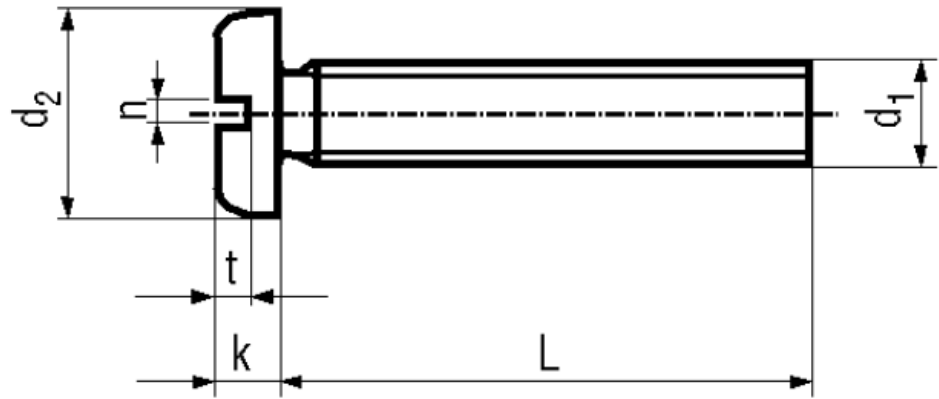

BN 1062

Slotted pan head screws

~DIN 85 A
~ISO 1580
~UNI 6108

| | | | |
|----------|---------------|---------|--------|
| Material | Polyamide 6.6 | Quality | PA 6.6 |
| Color | white | | |

Article No. - 1402099

| | |
|-------|-----|
| d_1 | M4 |
| L | 12 |
| d_2 | 8 |
| k | 2,4 |
| n | 1,2 |
| t | 1 |

DIN 85: Standard withdrawn

X-ON Electronics

Largest Supplier of Electrical and Electronic Components

Click to view similar products for [Screws & Fasteners](#) category: