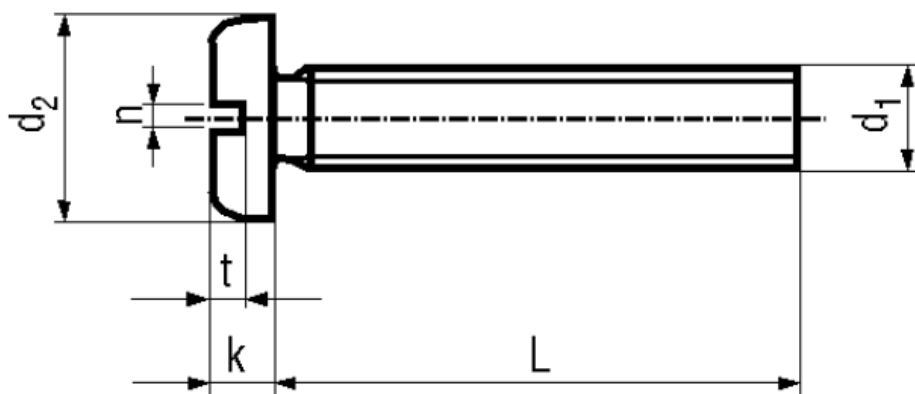

## BN 1062

Slotted pan head screws

~DIN 85 A  
~ISO 1580  
~UNI 6108

Material	Polyamide 6.6	Quality	PA 6.6
Color	white		

### Article No. - 1402250

$d_1$	M5
L	16
$d_2$	10
k	3
n	1,2
t	1,2

DIN 85: Standard withdrawn