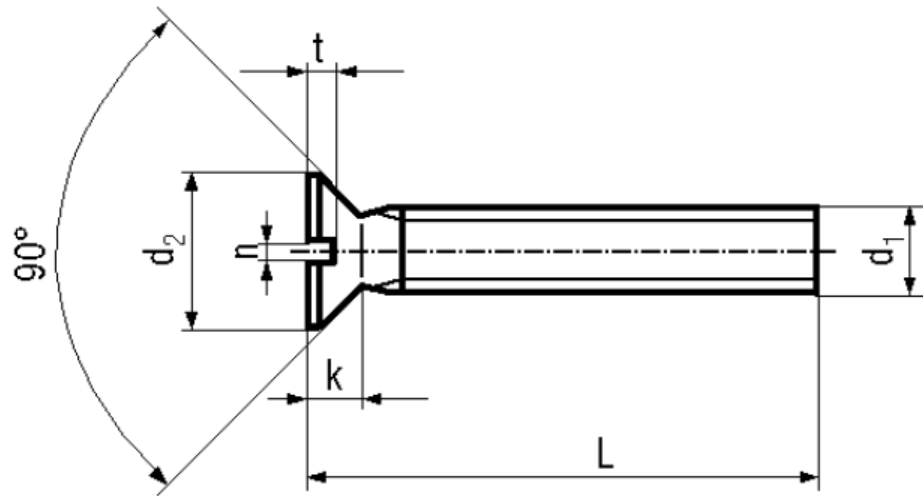

## BN 1066

Slotted flat countersunk head screws

~DIN 963 A  
~ISO 2009  
~UNI 6109

Material	Polyamide 6.6	Quality	PA 6.6
Color	white		

### Article No. - 1403257

d <sub>1</sub>	M5
L	20
d <sub>2</sub>	9,2
k	2,5
n	1,2
t	1

DIN 963: Standard withdrawn