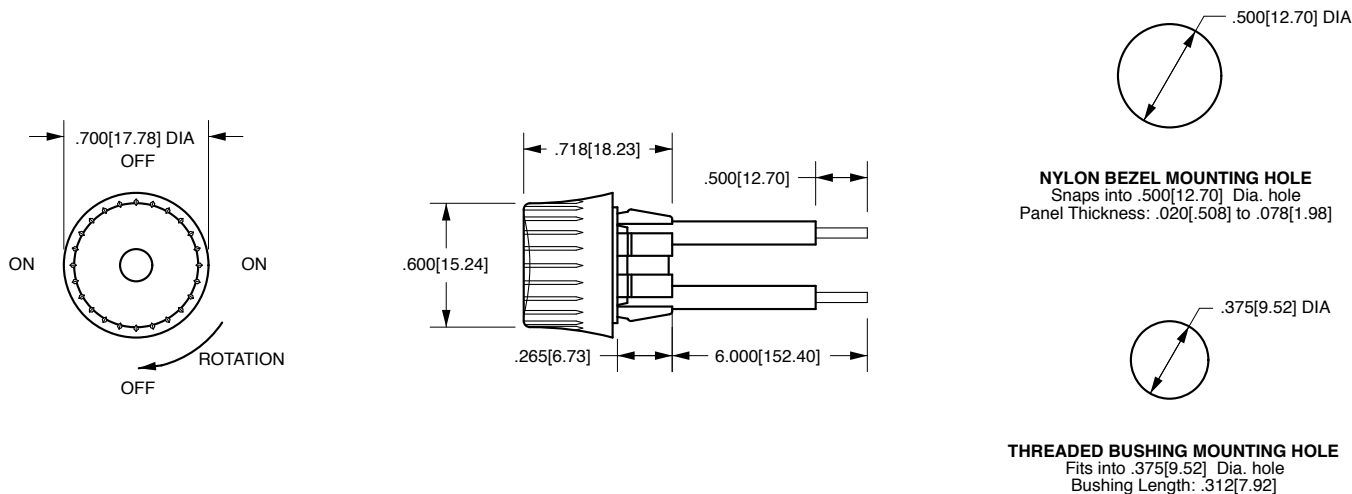

Dielectric Strength

UL/CSA: 1000V - live to dead metal parts

Electrical Life

100,000 cycles

Mechanical Life

100,000 cycles

Operating Temperature

32°F to 185°F (0°C to 85°C)

R135-A - **BL**

¹
Base Part Number

²
Knob Color

1 BASE PART NUMBER: SERIES / CIRCUITRY / RATING / TERMINATION

1.5A 250 VAC; 3A 125 VAC L; 5A 12 VDC

OFF-ON repeating

OFF-ON repeating

.375 threaded bushing

nylon snap-in bezel

Wire Leads

R135

R135-A

2 KNOB COLOR ¹

BL

WH

Black

White

Notes:

Standard Wire Leads are 6" long, stripped 1/2" black. If different length required, please specify at the end of the part number. ex. R135-A-BL/20". Panel Cut-Out Recommendations: For sheet metal panels, switch must enter panel in same direction as the punch. Burr on bottom. Test cut hole in actual material.

¹ Custom colors available. Consult factory.