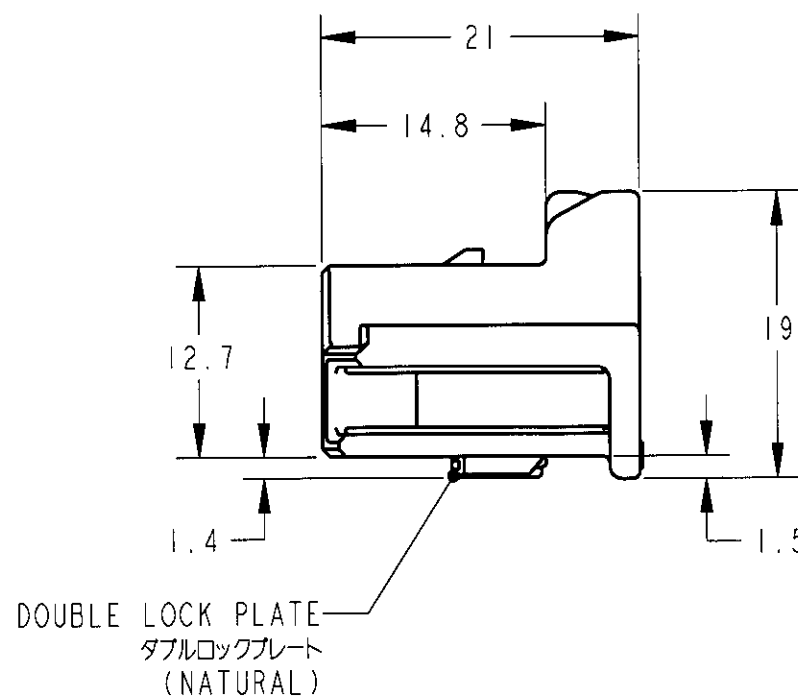

1. INSTRUCTION SHEET : 411-5930

1. 取扱説明書 : 411-5930

316836 316837(Au)	LIGHT GRAY 灰色	1318828-6
APPLICABLE CONTACT PART NUMBER 適用端子型番	COLOR 色	PART NUMBER 型番

THIS DRAWING IS A CONTROLLED DOCUMENT FOR AMP INCORPORATED. IT IS SUBJECT TO CHANGE AND THE CONTROLLING ENGINEERING ORGANIZATION SHOULD BE CONTACTED FOR THE LATEST REVISION.		DWN E. SASAKI 13JAN00	AMP Tyco Electronics AMP K.K. Kawasaki, Japan
DIMENSIONS: 単位: 耗 mm		CHK H. KITAMURA 13JAN00	
TOLERANCES UNLESS OTHERWISE SPECIFIED: 一般公差 = ± 0.5		APVD M. TSUKAKOSHI 13JAN00	NAME 8 POS. PLUG ASSEMBLY , AIR BAG COLUMN CONNECTOR 8極 プラグ アセンブリ , エアバッグ コラム コネクタ
0-PLC ± 1-PLC ±0.1 2-PLC ±0.01 3-PLC ±0.001 4-PLC ±0.0001 ANGLES ±1°00'		PRODUCT SPEC 108-5650	SIZE A3
MATERIAL 材料 PBT		FINISH 仕上	CAGE CODE 00779
		APPLICATION SPEC 取付適用規格 114-5217	DRAWING NO 番号 C=1318828
		WEIGHT 3.2 g	RESTRICTED TO
		CUSTOMER DRAWING	SCALE 尺度 2.1
			SHEET OF 1
			REV 01