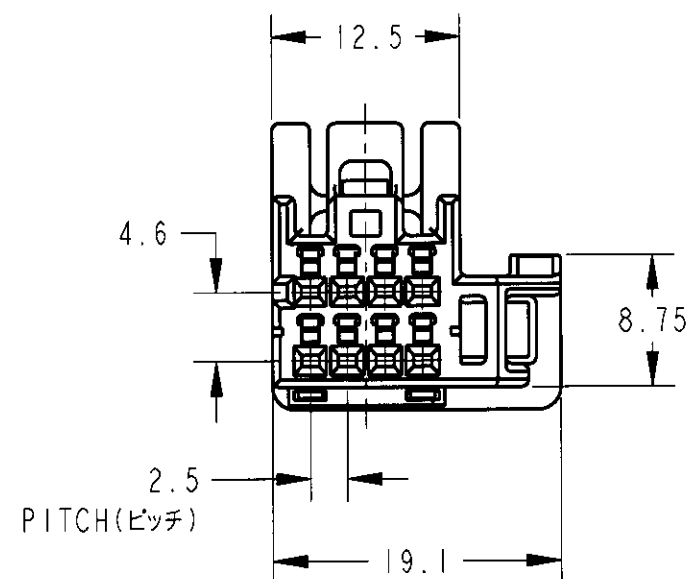

1. INSTRUCTION SHEET : 411-5930

1. 取扱説明書 : 411-5930

316836 316837(Au)	LIGHT GRAY 灰色	1318828-6
APPLICABLE CONTACT PART NUMBER 適用端子型番	COLOR 色	PART NUMBER 型番

THIS DRAWING IS A CONTROLLED DOCUMENT FOR AMP INCORPORATED. IT IS SUBJECT TO CHANGE AND THE CONTROLLING ENGINEERING ORGANIZATION SHOULD BE CONTACTED FOR THE LATEST REVISION.		DWN E. SASAKI 13JAN00	AMP Tyco Electronics AMP K.K. Kawasaki, Japan
DIMENSIONS: 単位: 耗 mm		CHK H. KITAMURA 13JAN00	
TOLERANCES UNLESS OTHERWISE SPECIFIED: 一般公差 = ± 0.5		APVD M. TSUKAKOSHI 13JAN00	NAME 8 POS. PLUG ASSEMBLY , AIR BAG COLUMN CONNECTOR 8極 プラグ アセンブリ , エアバッグ コラム コネクタ
0-PLC ± 1-PLC ±0.1 2-PLC ±0.01 3-PLC ±0.001 4-PLC ±0.0001 ANGLES ±1°00'		PRODUCT SPEC 108-5650	SIZE A3
MATERIAL 材料 PBT		FINISH 仕上	CAGE CODE 00779
		APPLICATION SPEC 取付適用規格 114-5217	DRAWING NO 番号 C=1318828
		WEIGHT 3.2 g	RESTRICTED TO
		CUSTOMER DRAWING	SCALE 尺度 2.1
			SHEET OF 1
			REV 01