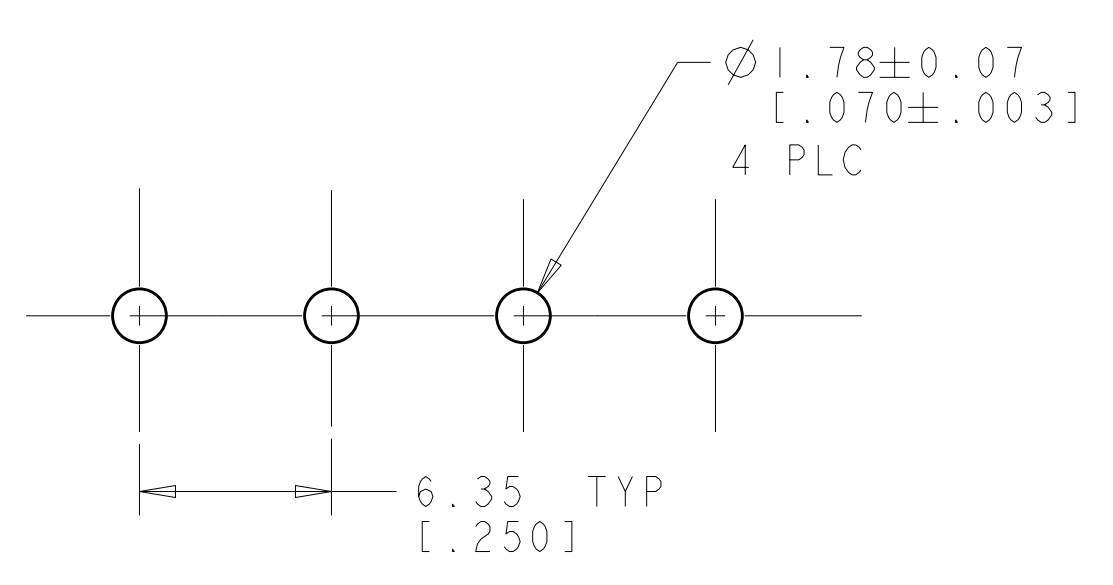

LOC	DIST	REVISIONS			
		REV	DATE	DWN	APVD
CM	00	A	RELEASED PER WR-07-123	25SEP2007	KW DC

1. PARTS COMPLY TO AMP SOLDERABILITY SPECIFICATION 109-11-2.  
 2. CIRCUIT IDENTIFICATION CHARACTERS ARE ADJACENT TO THE INDICATED CAVITIES, BUT LOCATION AND ORIENTATION MAY DIFFER FROM PRINT.

3 DIMENSIONAL MODEL  
 SCALE 4:1

PHOSPOR BRONZE, PRE-TIN PIN CONTACT MATERIAL AND FINISH	NYLON, UL94V-0, NATURAL HOUSING MATERIAL AND COLOR	2029001-1 PART NUMBER
--	---	--------------------------

DIMENSIONS: mm [ INCHES ]		TOLERANCES UNLESS OTHERWISE SPECIFIED:		DWN R. WHITAKER 25SEP2007 CHK D. COLEY 25SEP2007 APVD D. COLEY 25SEP2007		Tyco Electronics Harrisburg, PA 17105-3608	
0 PLC ±	1 PLC ±	2 PLC ±0.13(.005)	3 PLC ±	4 PLC ±	NAME SOCKET HEADER ASSEMBLY, 4 CIRCUIT, SHORT TAIL, UNIVERSAL MATE-N-LOK(TM)		RESTRICTED TO
MATERIAL SEE TABLE		FINISH SEE TABLE		WEIGHT -		SIZE CAGE CODE DRAWING NO A 00779 C-2029001	
CUSTOMER DRAWING				SCALE 5:1		SHEET 1 OF 1 REV A	