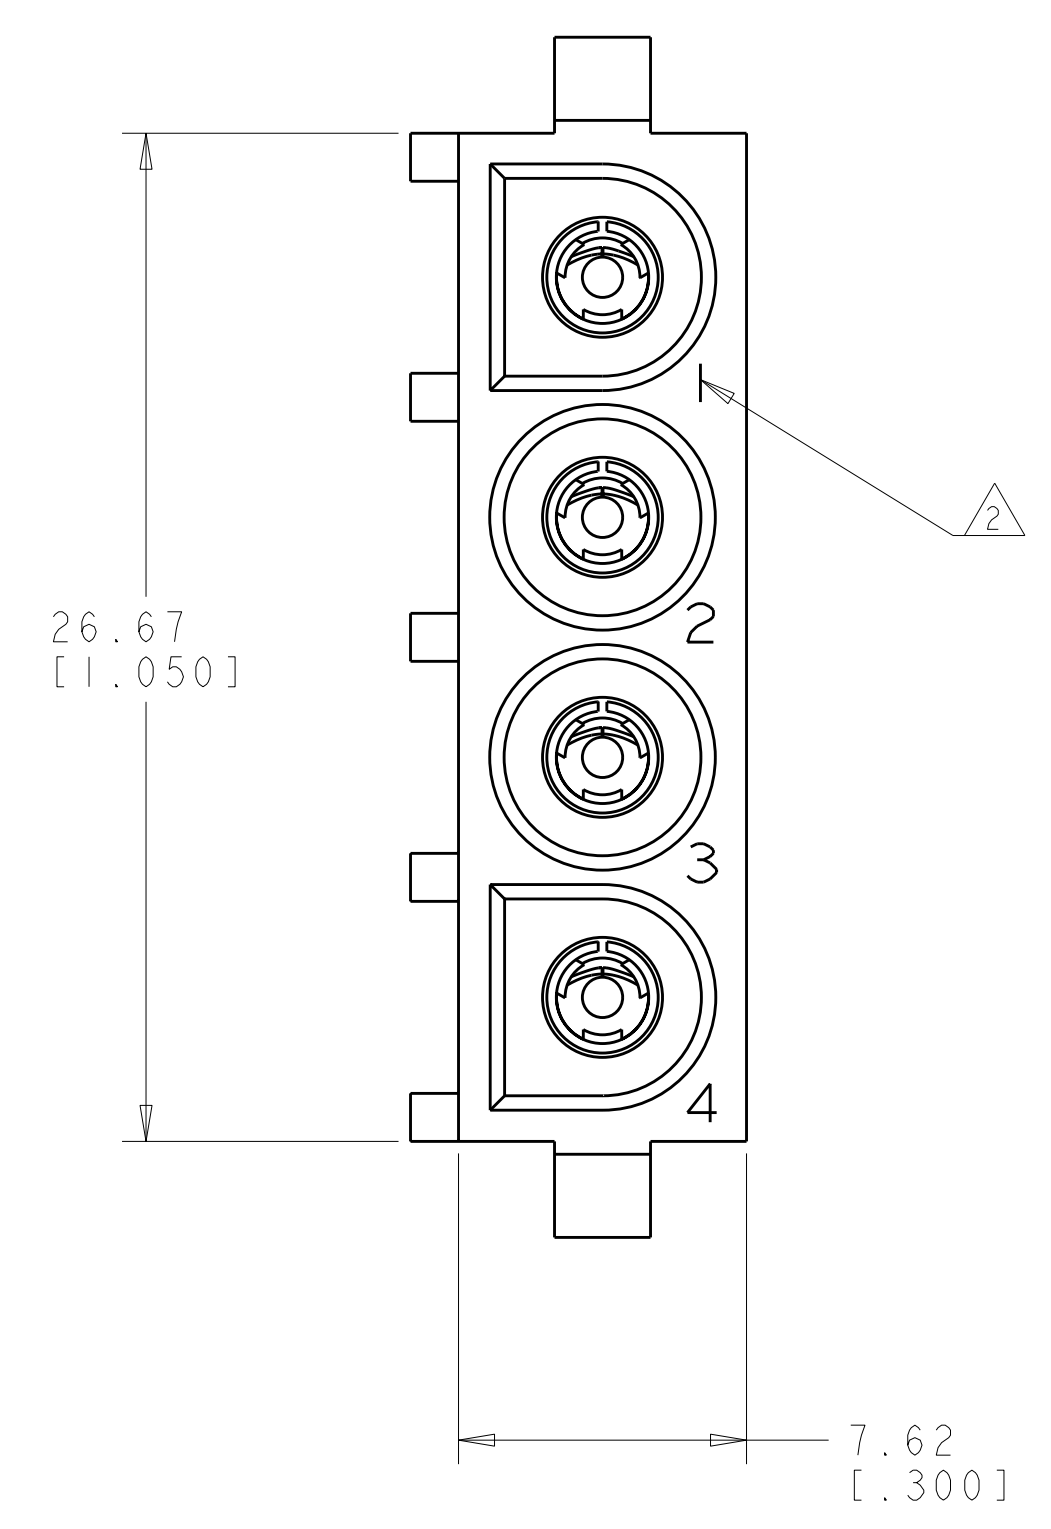

LOC	DIST	REVISIONS			
		REV	DATE	DWN	APVD
CM	00	A	RELEASED PER WR-07-123	25SEP2007	KW DC

1. PARTS COMPLY TO AMP SOLDERABILITY SPECIFICATION 109-11-2.  
 2. CIRCUIT IDENTIFICATION CHARACTERS ARE ADJACENT TO THE INDICATED CAVITIES, BUT LOCATION AND ORIENTATION MAY DIFFER FROM PRINT.

3 DIMENSIONAL MODEL  
 SCALE 4:1

PHOSPOR BRONZE, PRE-TIN PIN CONTACT MATERIAL AND FINISH	NYLON, UL94V-0, NATURAL HOUSING MATERIAL AND COLOR	2029001-1 PART NUMBER
--	---	--------------------------

DIMENSIONS: mm [ INCHES ]		TOLERANCES UNLESS OTHERWISE SPECIFIED:		DWN R. WHITAKER 25SEP2007 CHK D. COLEY 25SEP2007 APVD D. COLEY 25SEP2007		Tyco Electronics Harrisburg, PA 17105-3608	
0 PLC ±	1 PLC ±	2 PLC ±0.13(.005)	3 PLC ±	4 PLC ±	NAME SOCKET HEADER ASSEMBLY, 4 CIRCUIT, SHORT TAIL, UNIVERSAL MATE-N-LOK(TM)		RESTRICTED TO
MATERIAL SEE TABLE		FINISH SEE TABLE		WEIGHT -		SIZE CAGE CODE DRAWING NO A 00779 C-2029001	
CUSTOMER DRAWING				SCALE 5:1		SHEET 1 OF 1 REV A	