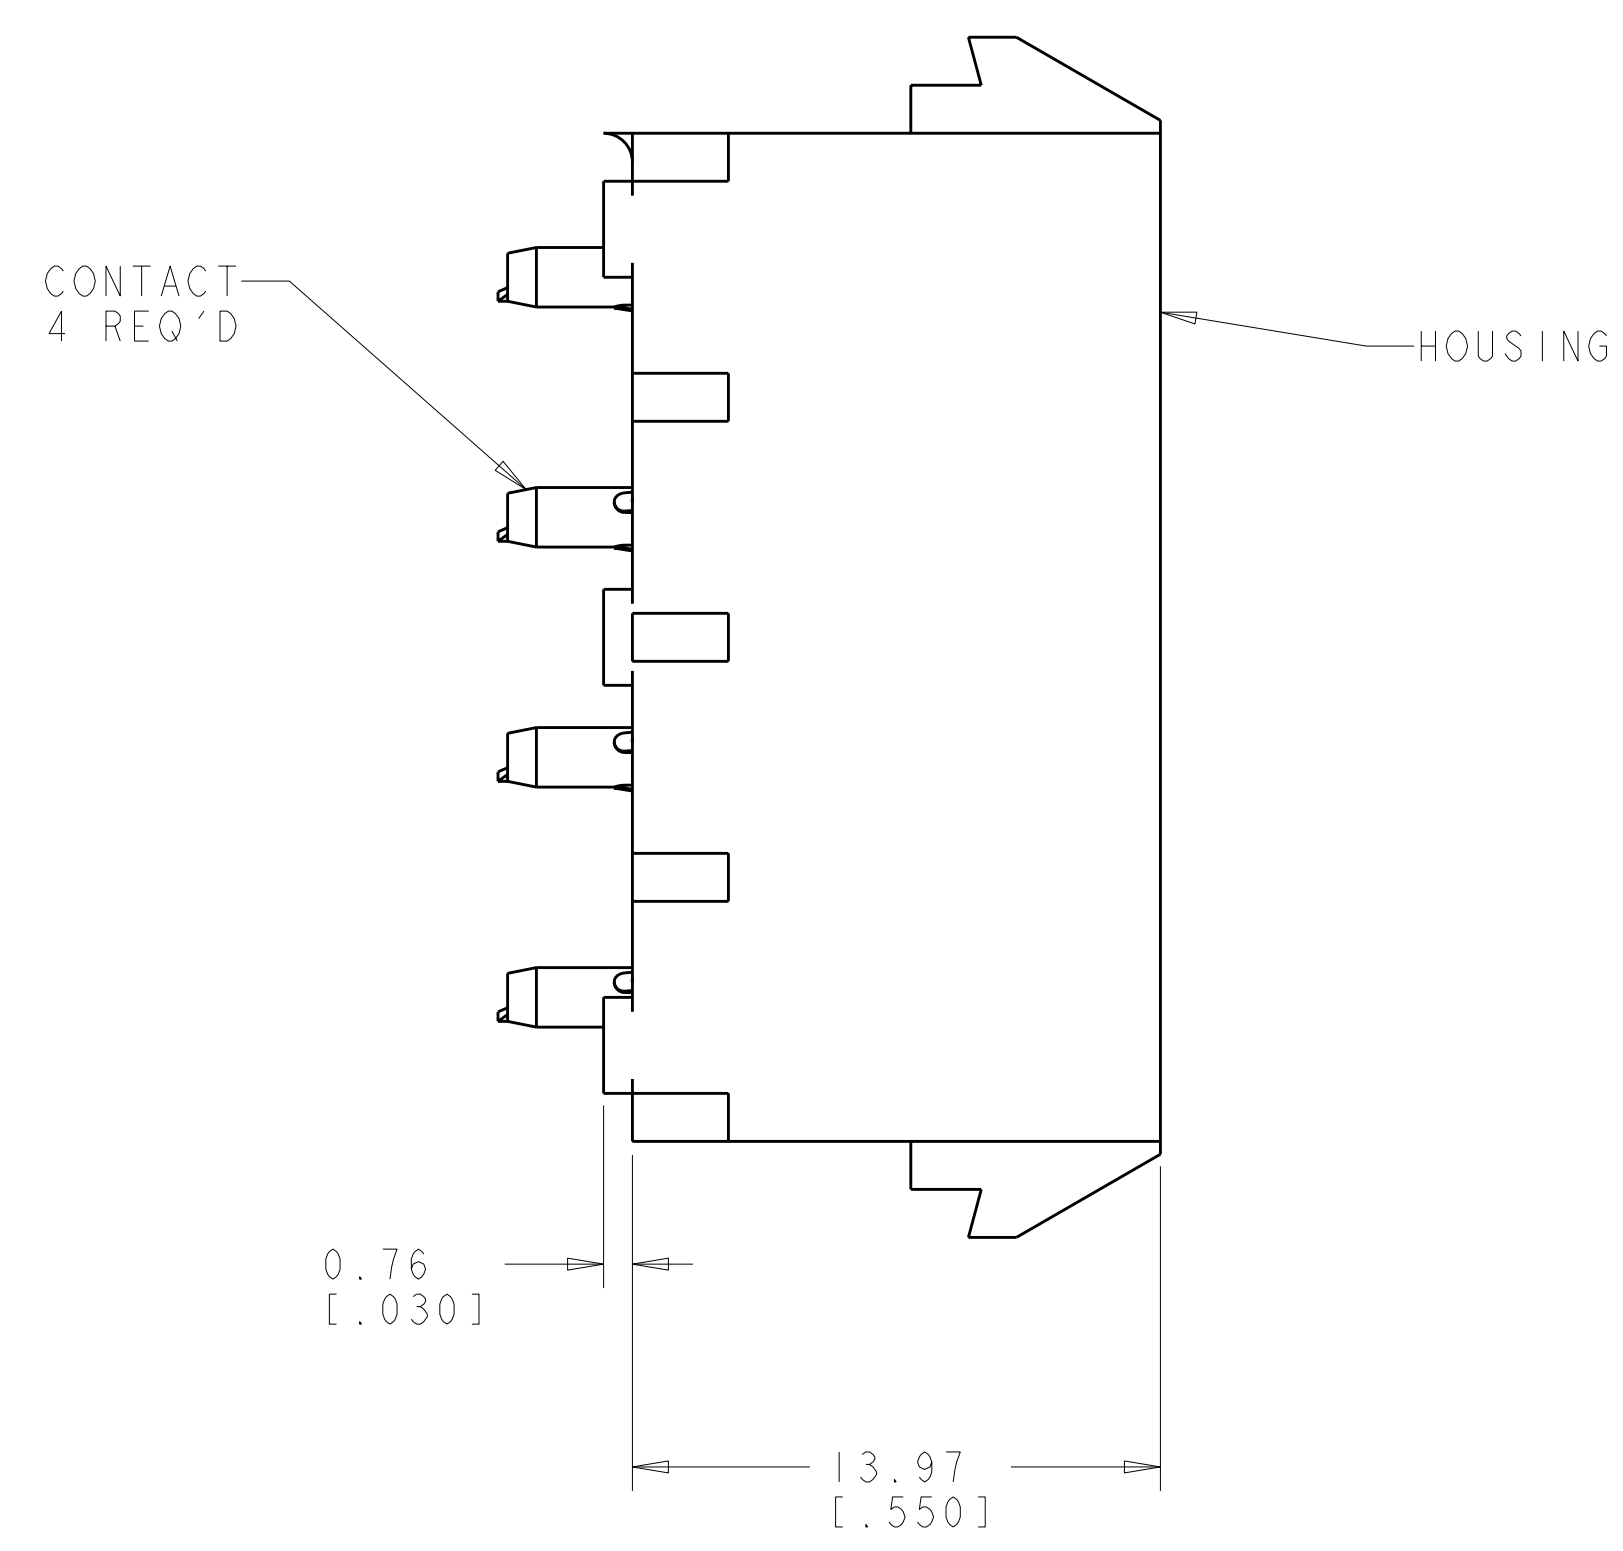

LOC	DIST	REVISIONS			
		REV	DATE	DWN	APVD
CM	00	A	RELEASED PER WR-07-123	25SEP2007	KW DC

1. PARTS COMPLY TO AMP SOLDERABILITY SPECIFICATION 109-11-2.  
 2. CIRCUIT IDENTIFICATION CHARACTERS ARE ADJACENT TO THE INDICATED CAVITIES, BUT LOCATION AND ORIENTATION MAY DIFFER FROM PRINT.

3 DIMENSIONAL MODEL  
 SCALE 4:1

PHOSPOR BRONZE, PRE-TIN PIN CONTACT MATERIAL AND FINISH	NYLON, UL94V-0, NATURAL HOUSING MATERIAL AND COLOR	2029001-1 PART NUMBER
--	---	--------------------------

DIMENSIONS: mm [ INCHES ]		TOLERANCES UNLESS OTHERWISE SPECIFIED:		DWN R. WHITAKER 25SEP2007 CHK D. COLEY 25SEP2007 APVD D. COLEY 25SEP2007		Tyco Electronics Harrisburg, PA 17105-3608	
0 PLC ±	1 PLC ±	2 PLC ±0.13(.005)	3 PLC ±	4 PLC ±	NAME SOCKET HEADER ASSEMBLY, 4 CIRCUIT, SHORT TAIL, UNIVERSAL MATE-N-LOK(TM)		RESTRICTED TO
MATERIAL SEE TABLE		FINISH SEE TABLE		WEIGHT -		SIZE CAGE CODE DRAWING NO A 00779 C-2029001	
CUSTOMER DRAWING				SCALE 5:1		SHEET 1 OF 1 REV A	