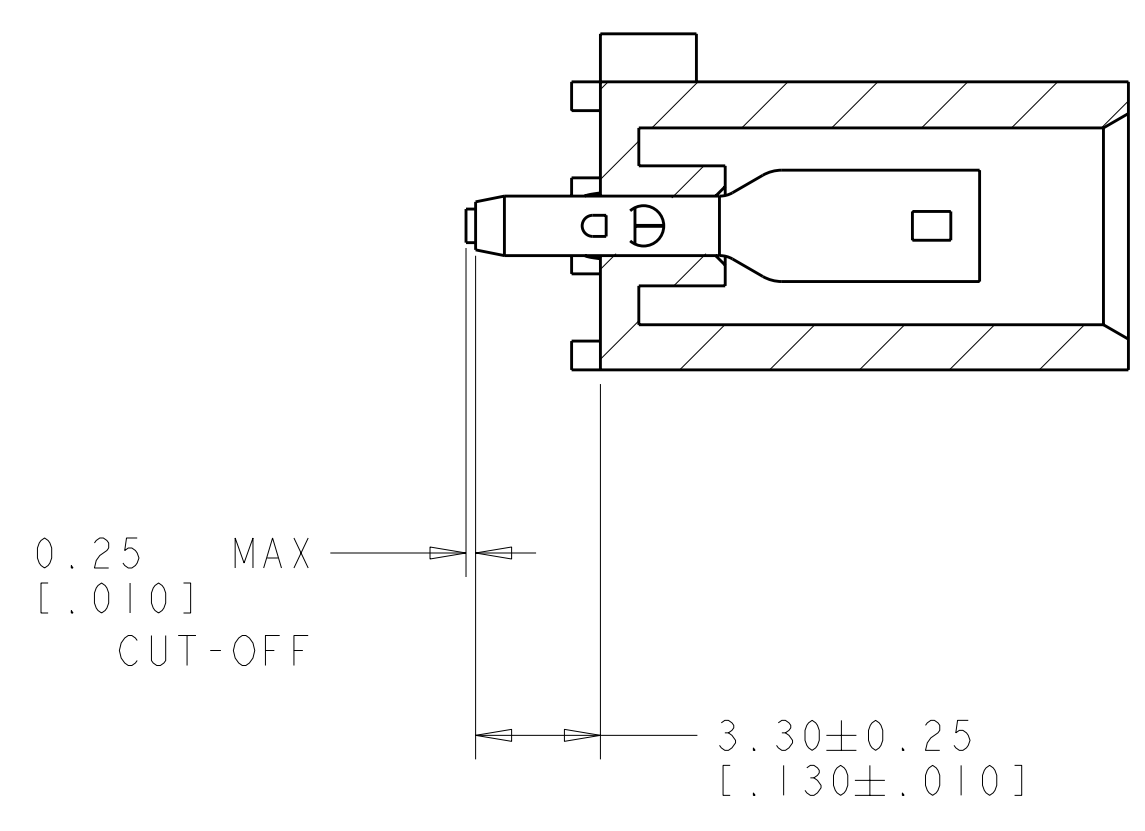

LOC	DIST	REVISIONS			
		REV	DATE	DWN	APVD
CM	00	A	RELEASED PER WR-07-123	25SEP2007	KW DC

1. PARTS COMPLY TO AMP SOLDERABILITY SPECIFICATION 109-11-2.  
 2. CIRCUIT IDENTIFICATION CHARACTERS ARE ADJACENT TO THE INDICATED CAVITIES, BUT LOCATION AND ORIENTATION MAY DIFFER FROM PRINT.

3 DIMENSIONAL MODEL  
 SCALE 4:1

PHOSPOR BRONZE, PRE-TIN PIN CONTACT MATERIAL AND FINISH	NYLON, UL94V-0, NATURAL HOUSING MATERIAL AND COLOR	2029001-1 PART NUMBER
--	---	--------------------------

DIMENSIONS: mm [ INCHES ]		TOLERANCES UNLESS OTHERWISE SPECIFIED:		DWN R. WHITAKER 25SEP2007 CHK D. COLEY 25SEP2007 APVD D. COLEY 25SEP2007		Tyco Electronics Harrisburg, PA 17105-3608	
0 PLC ±	1 PLC ±	2 PLC ±0.13(.005)	3 PLC ±	4 PLC ±	NAME SOCKET HEADER ASSEMBLY, 4 CIRCUIT, SHORT TAIL, UNIVERSAL MATE-N-LOK(TM)		RESTRICTED TO
MATERIAL SEE TABLE		FINISH SEE TABLE		WEIGHT -		SIZE CAGE CODE DRAWING NO A 00779 C-2029001	
CUSTOMER DRAWING				SCALE 5:1		SHEET 1 OF 1 REV A	