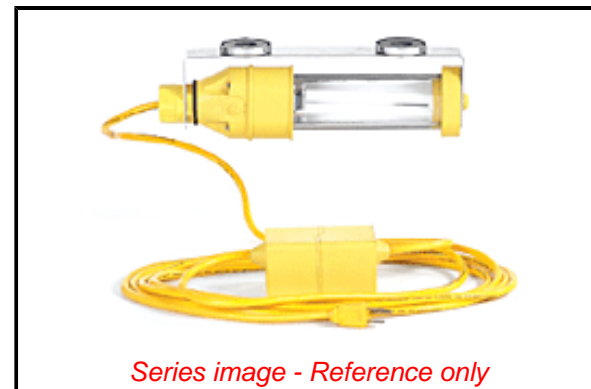

PLEASE CHECK WWW.MOLEX.COM FOR LATEST PART INFORMATION

Part Number: **1301080210**
Status: **Active**
Overview: Wide-Area Lighting Products
Description: Watertite Wet Location 26W Fluorescent Screw Mount Machine Light, with 16/3 SJTOOW Cord Type, Overall Cord Length 4.57m (15.0')

Documents:

[RoHS Certificate of Compliance (PDF)](#) [Product Literature (PDF)](#)

Agency Certification

CSA LR85374
UL E174254

General

Product Family Portable Lighting
Series 130108
Exclude SD Check Yes
NEMA Configuration NEMA 5-15
NEMA Rating NEMA 4X
Outlet None
Overview Wide-Area Lighting Products
Product Literature Order No 987650-8054
Product Name Watertite
Type Wide Area Lamps
UPC 78678829027

Physical

Cord Length - Primary 4.57m (15.0')
Cord Length - Secondary N/A
Depth 69.85mm (2.750")
Duty Industrial
Guard Included No
Guard Type N/A
Height N/A
Length 444.50mm (17.500")
Material - Globe Butyrate
Material - Guard Nitrile Rubber 80 Shore A
Mounting Style Screw-Bracket
Packaging Type Carton
Socket Construction N/A

Electrical

Bulb Type Fluorescent
Cord Type - Primary 16/3 SJTOOW
Lamp Type PL-C 26/41/4P
Lamp Wattage - Maximum 26W
Lumens 1800
On/Off Switch Yes
Voltage (Fixture) - Maximum 120VAC 60 HZ

Material Info

Engineering Number 2126S

EU ELV

Not Reviewed

EU RoHS

Not Reviewed

REACH SVHC

Not Reviewed

Halogen-Free

Status

Not Reviewed

For more information, please visit [Contact US](#)

China ROHS

Not Reviewed

ELV

Not Reviewed

RoHS Phthalates

Not Reviewed

Search Parts in this Series

130108 Series