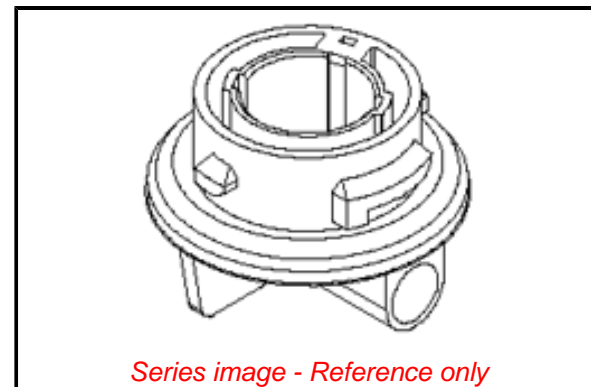

PLEASE CHECK WWW.MOLEX.COM FOR LATEST PART INFORMATION

Part Number: [0358431235](#)
Status: **Active**
Overview: Automotive Bulb Sockets
Description: PT Bulb Socket, Sealed, Single Housing Assembly, Type EC, Gray

Documents:

[3D Model](#) [Packaging Specification PK-35843-001-001 (PDF)](#)
[Drawing (PDF)](#) [RoHS Certificate of Compliance (PDF)](#)

General

Product Family	Other Sockets
Series	35843
Comments	EC-Type
Component Type	Socket
Overview	<u>Automotive Bulb Sockets</u>
Product Name	Bulb Socket
UPC	800753321205

Physical

Circuits (Loaded)	2
Circuits (maximum)	2
Color - Resin	Gray
Durability (mating cycles max)	30
Entry Angle	Vertical
Keying to Mating Part	None
Material - Resin	Nylon
Net Weight	9.411/g
PCB Locator	No
PCB Retention	N/A
Packaging Type	Bag
Pitch - Mating Interface	N/A
Temperature Range - Operating	-40° to +105°C
Termination Interface: Style	Through Hole

Electrical

Current - Maximum per Contact	5.0A, 7.0A
Voltage - Maximum	12V

Material Info

Reference - Drawing Numbers

Packaging Specification	PK-35843-001-001
Sales Drawing	SD-35843-005

Series image - Reference only

EU ELV

Compliant

EU RoHS

Compliant

REACH SVHC

Not Contained Per
-ED/01/2018 (15
January 2018)

Halogen-Free

Status

Not Relevant

For more information, please visit [Contact US](#)

China ROHS	Not Relevant
ELV	Compliant
RoHS Phthalates	Not Contained

Search Parts in this Series

[35843 Series](#)

Mates With

Lamp

Use With

Positive Terminal for PT Bulb Socket
[35464-8000](#)
Earth Terminal for PT
Bulb Socket [35465-8000](#)
Positive Wire
Seal [35903-0096](#)
Earth Wire Seal
[35903-0106](#)