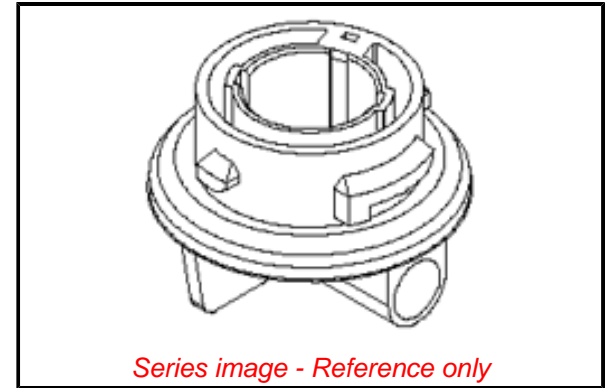

PLEASE CHECK WWW.MOLEX.COM FOR LATEST PART INFORMATION

Part Number: [0358431236](#)
Status: **Active**
Overview: Automotive Bulb Sockets
Description: PT Bulb Socket Single Housing Assembly, Type EC, P21W, Sealed, White

Documents:

[3D Model](#) [Packaging Specification PK-35843-001-001 (PDF)](#)
[Drawing (PDF)](#) [RoHS Certificate of Compliance (PDF)](#)

General

Product Family	Other Sockets
Series	35843
Comments	EC-Type
Component Type	Socket
Overview	<u>Automotive Bulb Sockets</u>
Product Name	PT Bulb Socket
UPC	756054270011

Physical

Circuits (Loaded)	2
Circuits (maximum)	2
Color - Resin	White
Durability (mating cycles max)	Contact Molex
Entry Angle	Vertical
Keying to Mating Part	None
Material - Resin	Nylon
Net Weight	10.100/g
PCB Locator	No
PCB Retention	N/A
Packaging Type	Bag
Pitch - Mating Interface	N/A
Temperature Range - Operating	-40° to +85°C
Termination Interface: Style	Through Hole

Electrical

Current - Maximum per Contact	7.0A
Voltage - Maximum	12V

Material Info

Reference - Drawing Numbers

Packaging Specification	PK-35843-001-001
Sales Drawing	SD-35843-005

EU ELV

Compliant

EU RoHS

Compliant

REACH SVHC

Not Contained Per
-ED/01/2018 (15
January 2018)

Halogen-Free

Status

Not Relevant

Need more information on product environmental compliance?

Email productcompliance@molex.com
Please visit the [Contact Us](#) section for any non-product compliance questions.

China ROHS	Not Relevant
ELV	Compliant
Prop65	Compliant
RoHS Phthalates	Not Contained

Search Parts in this Series

[35843](#) Series

Mates With

Bayonet Base Bulb

Use With

Positive Terminal for PT Bulb Socket
[35464-8000](#)
Earth Terminal for PT
Bulb Socket [35465-8000](#)
Positive Wire
Seal [35903-0096](#)
Earth Wire Seal
[35903-0106](#)