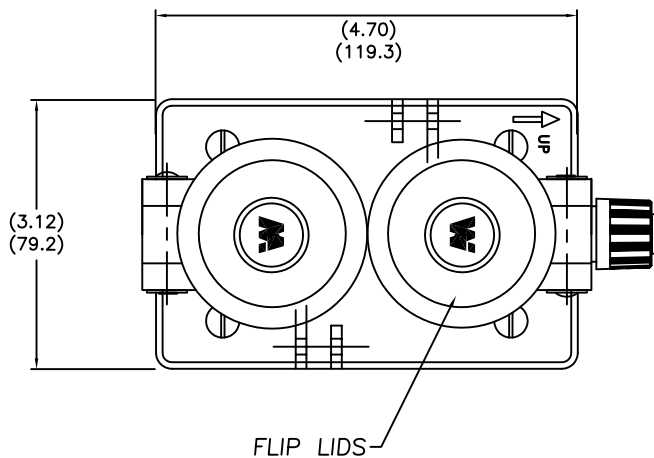

### FRONT VIEW OF BOX

DOUBLE EYE WIRE  
MESH GRIP

26W47 20A/125V  
NEMA L5-20  
WATER-TITE PLUG

25 FT. #12/3 SOOW

DIMENSION STYLE	
IN/MM	
DRAWN BY	DATE
TVICKERS	2010/03/23
CHECKED BY	DATE
HK	2010/03/23
APPROVED BY	DATE
DTITUS	2010/06/08
MATERIAL NO.	
130138011	
SIZE	
A	

SCALE	DESIGN UNITS	THIRD ANGLE PROJECTION
NTS	INCH	
TITLE		
3065 W/25'12/3 60W33DPLX 26W47		
MOLEX INCORPORATED		
DOCUMENT NO.	SHEET NO.	
SD-130138-003	1 OF 1	
THIS DRAWING CONTAINS INFORMATION THAT IS PROPRIETARY TO MOLEX INCORPORATED AND SHOULD NOT BE USED WITHOUT WRITTEN PERMISSION		