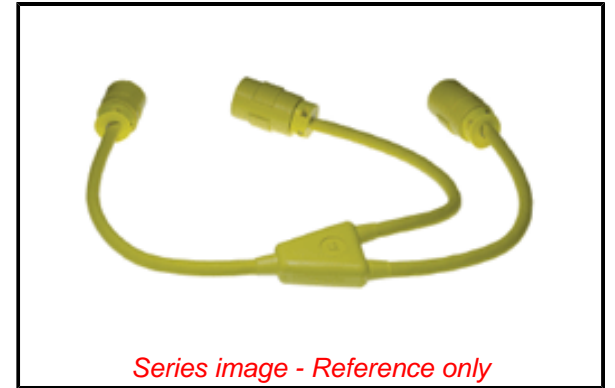

PLEASE CHECK WWW.MOLEX.COM FOR LATEST PART INFORMATION

Part Number: [1301540041](#)
Status: **Active**
Overview: [Heavy-Duty Industrial Wiring Devices](#)
Description: Super-Safeway Standard Molded Y Cordset, 12 Gauge, 2 Pole/3 Wire, Cordset Length 0.91m (3.0'), NEMA 6-20, 250V

Documents:

[RoHS Certificate of Compliance (PDF)](#)

[Product Literature (PDF)](#)

General

Product Family	Wiring Devices
Series	130154
Exclude SD Check	Yes
IP Rating	N/A
NEMA Configuration	NEMA 6-20
Overview	Heavy-Duty Industrial Wiring Devices
Product Literature Order No	987650-8068
Product Name	Super-Safeway
Receptacle Type	Duplex
Specialty	N/A
Type	Molded Y Cordset
UPC	78678899540

Physical

Flange	No
Flip Lid	No
Gender	Male-Female
Length	0.91m (3.0')
Locking Blade	No
Poles	2-pole/3-wire

Electrical

Cord Type	12/3 SOOW
Current - Maximum per Contact	20.0A
GFCI	No
Lighted Connector	No
Voltage - Maximum	250V

Material Info

Engineering Number	1448-Y

EU ELV

Not Reviewed

EU RoHS

Not Reviewed

REACH SVHC

Not Reviewed

Halogen-Free

Status

Not Reviewed

For more information, please visit [Contact US](#)

China ROHS

Not Reviewed

ELV

Not Reviewed

RoHS Phthalates

Not Reviewed

Search Parts in this Series

[130154 Series](#)