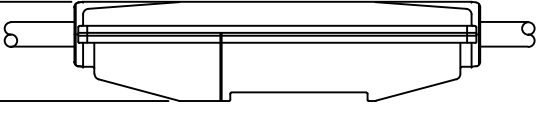

TECHNICAL:
LISTED:
RATED SUPPLY VOLTAGE:
RATED CURRENT:
RESET TYPE:
OPERATING FREQUENCY:
TYPE:
GROUND TRIP CURRENT:
OVERLOAD CURRENT:
INSULATION VOLTAGE:
ENDURANCE OPERATIONS:

UL AND CUL
120 VAC
UP TO 15 AMPS OR CABLE RATING
AUTOMATIC OR MANUAL
60 Hz
CLASS A
4-6 mA
90 AMP 125 VAC
1,500 VRMS - 1 MINUTE
3000 OPERATIONS

INITIAL RELEASE
EC NO.: PG2013-1078
DRWN: HRUJZ01 2013/02/06
CHKD: HKNEELAN 2014/07/22
APPR: JFMURPHY 2015/04/20

QUALITY SYMBOLS
=0
=0

GENERAL TOLERANCES (UNLESS SPECIFIED)
mm INCH
4 PLACES ±--- ±---
3 PLACES ±.005 ±.005
2 PLACES ±0.13 ±0.10
1 PLACE ±0.25 ±0.20

SEE TABLE
MATERIAL NO. JFMURPHY 2015/04/20
APPROVED BY HKNEELAN 2014/07/22
CHECKED BY HRUJZ01 2013/02/06

120V 15A INLINE GFCI W/ MOLDED PLUG & CONN NEMA 5-15 MOLEX INCORPORATED
DOCUMENT NO. SD-130153-013
SHEET NO. 1 OF 1

MATERIAL NO.	ENGINEERING NO.	LENGTH "L"	LENGTH "A"	POWER-UP
1301530020	15050-1A	2 FT 7.5 IN	1 FT 1 IN	AUTO
1301530037	15050-6A	7 FT 7.5 IN	6 FT 2 IN	AUTO
1301530023	15050-25A	26 FT 7.5 IN	25 FT 2 IN	AUTO
1301530031	15050-50A	51 FT 7.5 IN	50 FT 4 IN	AUTO
1301530021	15050-1M	2 FT 7.5 IN	1 FT 1 IN	MANUAL
1301530038	15050-6M	7 FT 7.5 IN	6 FT 2 IN	MANUAL
1301530024	15050-25M	25 FT 7.5 IN	25 FT 2 IN	MANUAL
1301530032	15050-50M	50 FT 7.5 IN	50 FT 4 IN	MANUAL

2.74 REF.

1.75 REF.