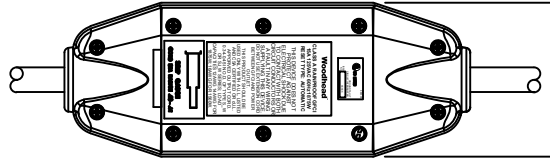

INITIAL RELEASE
 EC NO.: PG2013-1078
 DRWN: HRUJZ01 2013/02/06
 CHKD: HKNEELAN 2014/07/22
 APPR: JFMURPHY 2015/04/20

QUALITY SYMBOLS
 =0
 =0

GENERAL TOLERANCES (UNLESS SPECIFIED)
 mm INCH
 4 PLACES ±--- ±---
 3 PLACES ±.005 ±.005
 2 PLACES ±0.13 ±0.10
 1 PLACE ±0.25 ±0.20

MATERIAL NO.	ENGINEERING NO.	LENGTH "L"	LENGTH "A"	POWER-UP
1301530020	15050-1A	2 FT 7.5 IN	1 FT 1 IN	AUTO
1301530037	15050-6A	7 FT 7.5 IN	6 FT 2 IN	AUTO
1301530023	15050-25A	26 FT 7.5 IN	25 FT 2 IN	AUTO
1301530031	15050-50A	51 FT 7.5 IN	50 FT 4 IN	AUTO
1301530021	15050-1M	2 FT 7.5 IN	1 FT 1 IN	MANUAL
1301530038	15050-6M	7 FT 7.5 IN	6 FT 2 IN	MANUAL
1301530024	15050-25M	25 FT 7.5 IN	25 FT 2 IN	MANUAL
1301530032	15050-50M	50 FT 7.5 IN	50 FT 4 IN	MANUAL