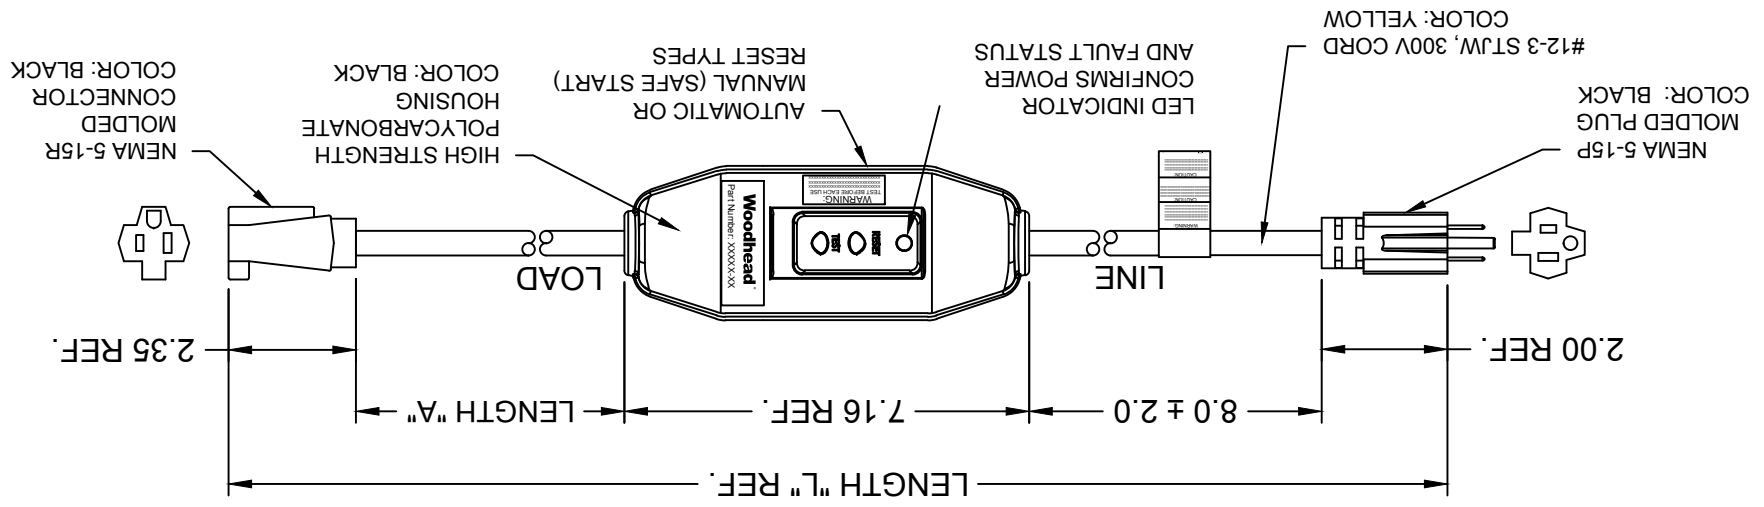

TECHNICAL:
LISTED:
RATED SUPPLY VOLTAGE:
RATED CURRENT:
RESET TYPE:
OPERATING FREQUENCY:
TYPE:
GROUND TRIP CURRENT:
OVERLOAD CURRENT:
INSULATION VOLTAGE:
ENDURANCE OPERATIONS:

UL AND CUL
120 VAC
UP TO 15 AMPS OR CABLE RATING
AUTOMATIC OR MANUAL
60 Hz
CLASS A
4-6 mA
90 AMP 125 VAC
1,500 VRMS - 1 MINUTE
3000 OPERATIONS

INITIAL RELEASE
EC NO.: PG2013-1078
DRWN: HRUJZ01 2013/02/06
CHKD: HKNEELAN 2014/07/22
APPR: JFMURPHY 2015/04/20

QUALITY SYMBOLS
=0
=0

GENERAL TOLERANCES (UNLESS SPECIFIED)
mm INCH
4 PLACES ±--- ±---
3 PLACES ±.005 ±.005
2 PLACES ±0.13 ±0.10
1 PLACE ±0.25 ±0.20

SEE TABLE
MATERIAL NO. JFMURPHY 2015/04/20
APPROVED BY HKNEELAN 2014/07/22
CHECKED BY HRUJZ01 2013/02/06

120V 15A INLINE GFCI W/ MOLDED PLUG & CONN NEMA 5-15 MOLEX INCORPORATED
DOCUMENT NO. SD-130153-013
SHEET NO. 1 OF 1

MATERIAL NO.	ENGINEERING NO.	LENGTH "L"	LENGTH "A"	POWER-UP
1301530020	15050-1A	2 FT 7.5 IN	1 FT 1 IN	AUTO
1301530037	15050-6A	7 FT 7.5 IN	6 FT 2 IN	AUTO
1301530023	15050-25A	26 FT 7.5 IN	25 FT 2 IN	AUTO
1301530031	15050-50A	51 FT 7.5 IN	50 FT 4 IN	AUTO
1301530021	15050-1M	2 FT 7.5 IN	1 FT 1 IN	MANUAL
1301530038	15050-6M	7 FT 7.5 IN	6 FT 2 IN	MANUAL
1301530024	15050-25M	25 FT 7.5 IN	25 FT 2 IN	MANUAL
1301530032	15050-50M	50 FT 7.5 IN	50 FT 4 IN	MANUAL

2.74 REF.

1.75 REF.