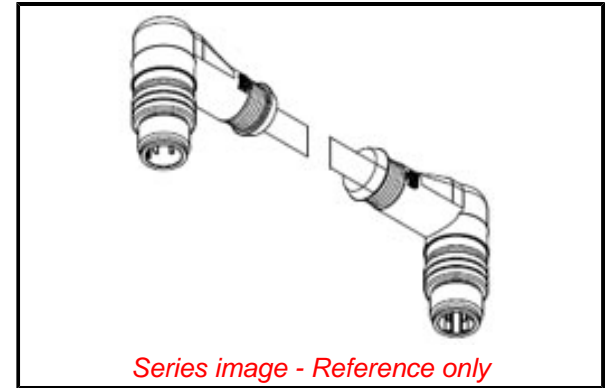

PLEASE CHECK WWW.MOLEX.COM FOR LATEST PART INFORMATION

Part Number: [1201080017](#)
Status: **Active**
Overview: Brad Industrial Ethernet Solutions
Description: Micro-Change (M12) Double-Ended Cordset, 4 Poles, Male (90°) to Male (90°), 26 AWG, PVC Cable, 53.0m (173.88') Length

Documents:

[Drawing (PDF)](#) [RoHS Certificate of Compliance (PDF)](#)

General

Product Family	Industrial Cordsets
Series	120108
Connector End A	Micro-Change (M12)
Connector End B	Micro-Change (M12)
IP Rating	IP67
Material - Contact	Copper Alloy
Overview	Brad Industrial Ethernet Solutions
Performance Category	5e
Product Name	Micro-Change (M12)
Region	America, Asia, Europe
Type	Double Ended
UPC	78678889830

Physical

Cable Diameter	6.35mm (.250")
Cable Length	53.0m (173.88')
Color - Cable Jacket	Blue Green
Coupling Style	Threaded
Gender	Male-Male
Keyway	D-coded
LED Indicator	No
Material - Cable Jacket	PVC
Material - Connector Body	TPU
Material - Coupling Nut	Nickel-plated Brass
Material - O-Ring	Fluoro-elastomer
Material - Plating Mating	Gold over Nickel
Net Weight	2.250/kg
Orientation	90° to 90°
Poles	4
Temperature Range - Operating	-25°C to +75°C
Wire Size AWG	26
Wire/Cable Type	Shielded-Stranded

Electrical

Current - Maximum per Contact	1.5A
Voltage - Maximum	125V

Material Info

Engineering Number	E11A06302M530

Reference - Drawing Numbers

Sales Drawing	SD-120108-036-001

EU ELV

Not Relevant

EU RoHS

Compliant with Exemption 6(c) REACH SVHC

Not Contained Per -ED/88/2018 (15 January 2019)

Halogen-Free

Status

Not Low-Halogen

For more information, please visit [Contact US](#)

China ROHS

China RoHS

50 Image

ELV

Not Relevant

RoHS Phthalates

Not Contained

Search Parts in this Series

[120108 Series](#)