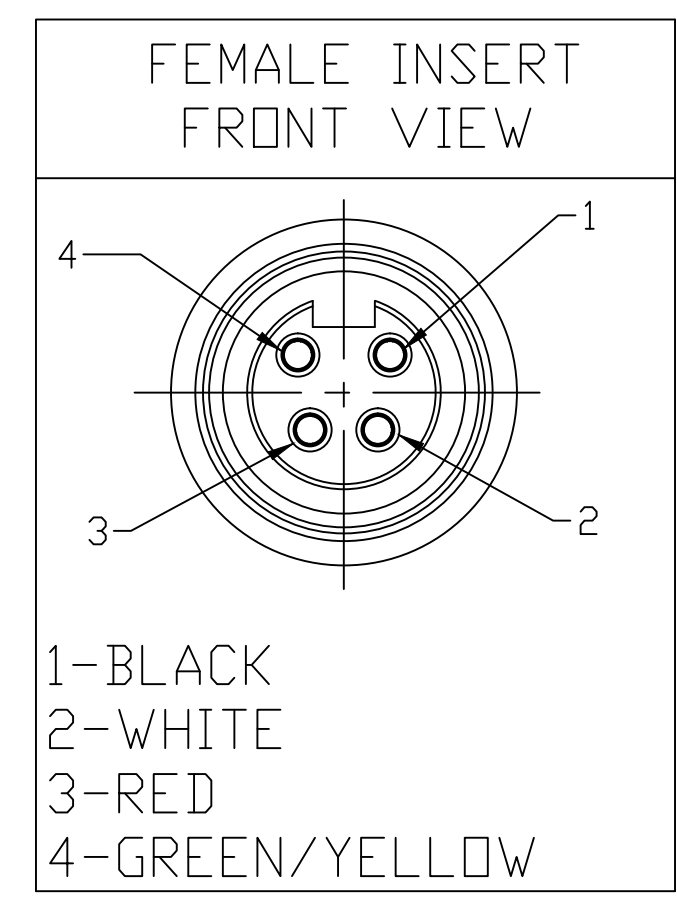

1	BLACK	1
2	WHITE	2
3	RED	3
4	GREEN/YELLOW	4

WIRING DIAGRAM

114030A46M020

Cable type
14/4 AWG TC/ST00W
Gray PVC

cable length
M020----2 Meter
M100----10 Meter

PART NUMBER MATRIX

CONTACT:	GOLD/NICKEL OVER COPPER ALLOY
INSERT:	PVC, BLACK
COUPLING NUT:	ZINC DIE CAST, BLACK E-COATED
MOLDED BODY:	PVC, GRAY
VOLTAGE RATING:	600 VAC/VDC
AMPERAGE RATING:	15 AMPS
PROTECTION:	IP67
OPERATING TEMPERATURE:	-20°C TO 105°C
CERTIFICATIONS:	UL & CULUS LISTED, FILE NO. E258922

CHANGE OVERMOLD STYLE EC NO.: IPG2017-0361 DRWN: TWOLDEGE 10/3/16 CHKD: M ZIELIN 2016/09/27 APPR: BWOODMAN2013/08/14	QUALITY SYMBOL	GENERAL TOLERANCES (UNLESS SPECIFIED)	DIMENSION STYLE		SCALE	DESIGN UNITS	THIRD ANGLE PROJECTION	
	▽=0		IN/MM		---	INCH		
	∇=0		mm	INCH	DRAWN BY DATE			TITLE
			4 PLACES ±---	±---	EBRACKEN 2013/06/18	MINI-CHANGE ASSEMBLY 4 POLE M/MFE #14/4 GRAY PVC		
		3 PLACES ±---	±---	CHECKED BY DATE				
		2 PLACES ±0.13	±.01	RSTONE				
		1 PLACE ±0.3	±---	APPROVED BY DATE				
		ANGULAR ±.5°		BWOODMAN 2013/08/14				
		DRAFT WHERE APPLICABLE MUST REMAIN WITHIN DIMENSIONS		MATERIAL NO.				
				SEE CHART				
				SIZE C				
				THIS DRAWING CONTAINS INFORMATION THAT IS PROPRIETARY TO MOLEX INCORPORATED AND SHOULD NOT BE USED WITHOUT WRITTEN PERMISSION				
				DOCUMENT NO.				
				SD-130062-017				
				SHEET NO.				
				1 OF 1				