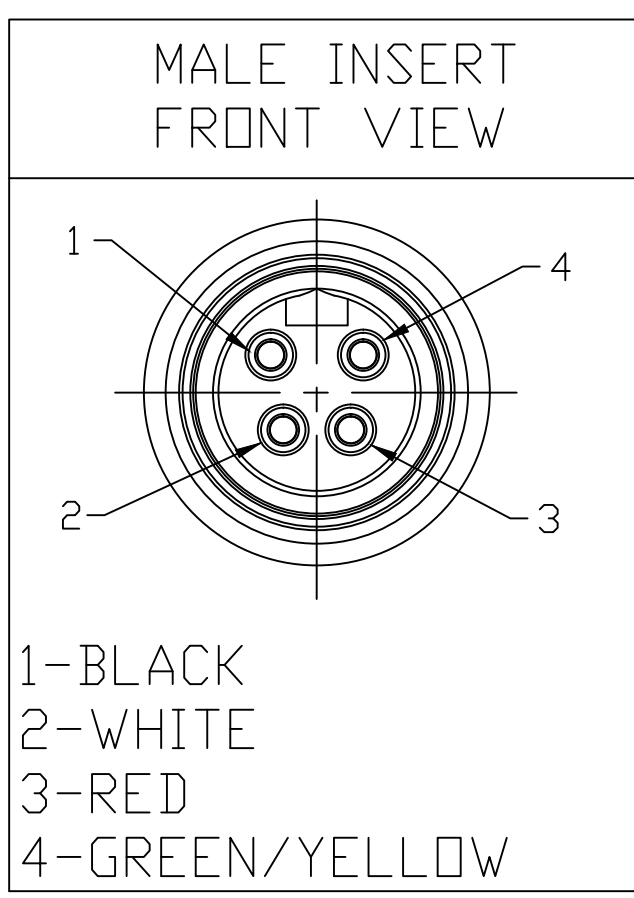

1	BLACK	1
2	WHITE	2
3	RED	3
4	GREEN/YELLOW	4

WIRING DIAGRAM

114030A46M020

Cable type
14/4 AWG TC/ST00W
Gray PVC

cable length
M020----2 Meter
M100----10 Meter

PART NUMBER MATRIX

CONTACT:	GOLD/NICKEL OVER COPPER ALLOY
INSERT:	PVC, BLACK
COUPLING NUT:	ZINC DIE CAST, BLACK E-COATED
MOLDED BODY:	PVC, GRAY
VOLTAGE RATING:	600 VAC/VDC
AMPERAGE RATING:	15 AMPS
PROTECTION:	IP67
OPERATING TEMPERATURE:	-20°C TO 105°C
CERTIFICATIONS:	UL & CULUS LISTED, FILE NO. E258922

CHANGE OVERMOLD STYLE EC NO.: IPG2017-0361 DRWN: TWOLDEGE 10/3/16 CHKD: M ZIELIN 2016/09/27 APPR: BWOODMAN2013/08/14	QUALITY SYMBOL	GENERAL TOLERANCES (UNLESS SPECIFIED)	DIMENSION STYLE		SCALE	DESIGN UNITS	THIRD ANGLE PROJECTION	
	▽=0		IN/MM		---	INCH		
	∇=0		mm	INCH	DRAWN BY DATE			TITLE
			4 PLACES ±---	±---	EBRACKEN 2013/06/18	MINI-CHANGE ASSEMBLY 4 POLE M/MFE #14/4 GRAY PVC		
		3 PLACES ±---	±---	CHECKED BY DATE				
		2 PLACES ±0.13	±.01	RSTONE				
		1 PLACE ±0.3	±---	APPROVED BY DATE				
		ANGULAR ±.5°		BWOODMAN 2013/08/14				
		DRAFT WHERE APPLICABLE MUST REMAIN WITHIN DIMENSIONS		MATERIAL NO.				
				SEE CHART				
				SIZE C				
				THIS DRAWING CONTAINS INFORMATION THAT IS PROPRIETARY TO MOLEX INCORPORATED AND SHOULD NOT BE USED WITHOUT WRITTEN PERMISSION				
				DOCUMENT NO.				
				SD-130062-017				
				SHEET NO.				
				1 OF 1				