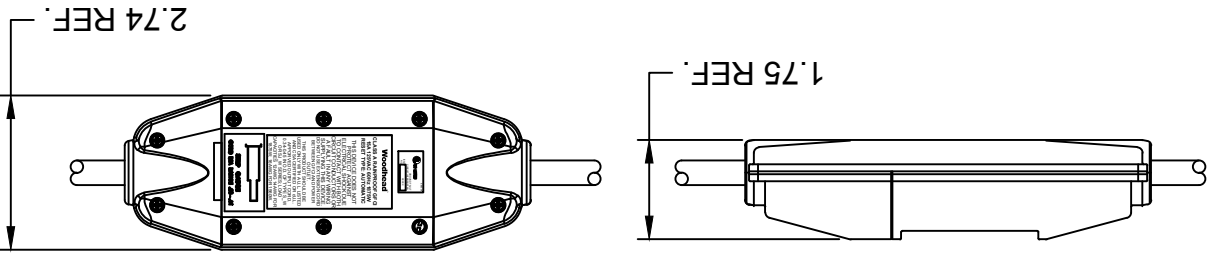

INITIAL RELEASE
 EC NO.: PG2013-1078
 DRWN: HRUJZ01 2013/02/06
 CHKD: HKNEELAN 2014/07/22
 APPR: JFMURPHY 2015/04/20

QUALITY SYMBOLS	\triangle C = 0	\blacktriangle = 0
GENERAL TOLERANCES (UNLESS SPECIFIED)	mm	INCH
4 PLACES	±---	±---
3 PLACES	±.005	±.005
2 PLACES	±0.13	±0.10
1 PLACE	±0.25	±0.20
ANGULAR ±1/2°		
DRAFT WHERE APPLICABLE MUST REMAIN WITHIN DIMENSIONS		

SIZE	∇
THIS DRAWING CONTAINS INFORMATION THAT IS PROPRIETARY TO MOLEX INCORPORATED AND SHOULD NOT BE USED WITHOUT WRITTEN PERMISSION	
SHEET NO.	1 OF 1
DOCUMENT NO.	SD-130153-015
MATERIAL NO.	JFMURPHY 2015/04/20
APPROVED BY	DATE
HRUJZ01	2013/02/06
CHKD BY	DATE
HKNEELAN	2014/07/22
APPR: JFMURPHY	2015/04/20
MATERIAL NO. 1301530050	
SCALE 15051-50M	
DESIGN UNITS INCH	
TITLE 120V 15A INLINE GFCI W/ 1447 & 1547 NEMA 5-15 MOLEX INCORPORATED	

MATERIAL NO.	ENGINEERING NO.	LENGTH "L"	LENGTH "A"	POWER-UP
1301530043	15051-1A	2 FT 7 IN	1 FT ± 1 IN	AUTO
1301530052	15051-6A	7 FT 7 IN	6 FT ± 2 IN	AUTO
1301530046	15051-25A	26 FT 7 IN	25 FT ± 2 IN	AUTO
1301530049	15051-50A	51 FT 7 IN	50 FT ± 4 IN	AUTO
1301530044	15051-1M	2 FT 7 IN	1 FT ± 1 IN	MANUAL
1301530053	15051-6M	7 FT 7 IN	6 FT ± 2 IN	MANUAL
1301530047	15051-25M	26 FT 7 IN	25 FT ± 2 IN	MANUAL
1301530050	15051-50M	51 FT 7 IN	50 FT ± 4 IN	MANUAL