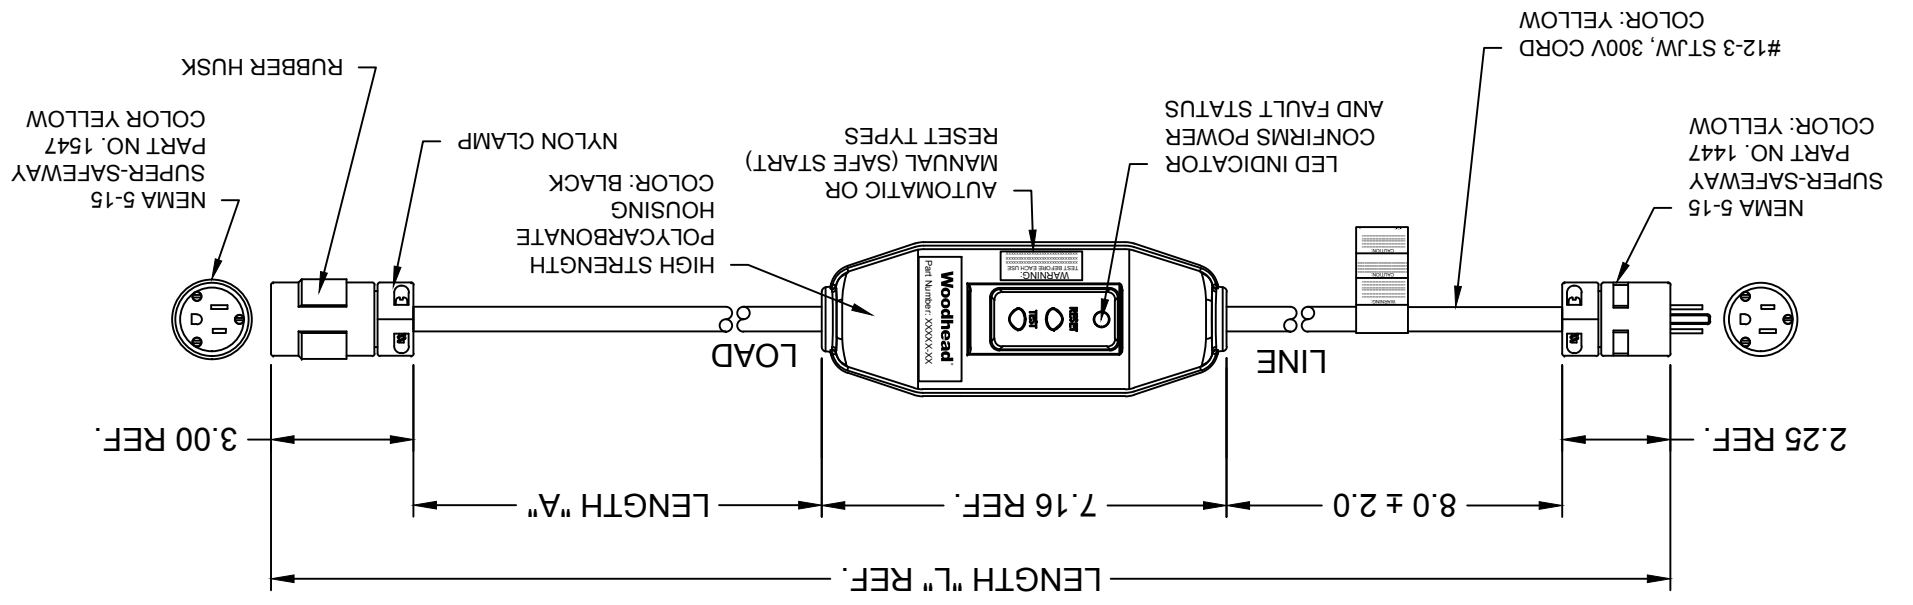

TECHNICAL LISTED:
 RATED SUPPLY VOLTAGE: 120 VAC
 RATED CURRENT: UP TO 15 AMPS OR CABLE RATING
 RESET TYPE: AUTOMATIC OR MANUAL
 OPERATING FREQUENCY: 60 HZ
 TYPE: CLASS A
 GROUND TRIP CURRENT: 4-6 mA
 OVERLOAD CURRENT: 90 AMP 125 VAC
 INSULATION VOLTAGE: 1,500 VRMS - 1 MINUTE
 ENDURANCE OPERATIONS: 3000 OPERATIONS

INITIAL RELEASE
 EC NO.: PG2013-1078
 DRWN: HRUJZ01 2013/02/06
 CHKD: HKNEELAN 2014/07/22
 APPR: JFMURPHY 2015/04/20

QUALITY SYMBOLS	\triangle C = 0	\blacktriangle = 0
GENERAL TOLERANCES (UNLESS SPECIFIED)	mm	INCH
4 PLACES	±---	±---
3 PLACES	±.005	±.005
2 PLACES	±0.13	±0.10
1 PLACE	±0.25	±0.20
ANGULAR ±1/2°		
DRAFT WHERE APPLICABLE MUST REMAIN WITHIN DIMENSIONS		

SIZE	∇
THIS DRAWING CONTAINS INFORMATION THAT IS PROPRIETARY TO MOLEX INCORPORATED AND SHOULD NOT BE USED WITHOUT WRITTEN PERMISSION	
SHEET NO.	1 OF 1
DOCUMENT NO.	SD-130153-015
MATERIAL NO.	JFMURPHY 2015/04/20
APPROVED BY	DATE
HRUJZ01	2013/02/06
CHKD BY	DATE
HKNEELAN	2014/07/22
APPR: JFMURPHY	2015/04/20
MATERIAL NO. 1301530050	
SCALE 15051-50M	
DESIGN UNITS INCH	
TITLE 120V 15A INLINE GFCI W/ 1447 & 1547 NEMA 5-15 MOLEX INCORPORATED	

MATERIAL NO.	ENGINEERING NO.	LENGTH "L"	LENGTH "A"	POWER-UP
1301530043	15051-1A	2 FT 7 IN	1 FT ± 1 IN	AUTO
1301530052	15051-6A	7 FT 7 IN	6 FT ± 2 IN	AUTO
1301530046	15051-25A	26 FT 7 IN	25 FT ± 2 IN	AUTO
1301530049	15051-50A	51 FT 7 IN	50 FT ± 4 IN	AUTO
1301530044	15051-1M	2 FT 7 IN	1 FT ± 1 IN	MANUAL
1301530053	15051-6M	7 FT 7 IN	6 FT ± 2 IN	MANUAL
1301530047	15051-25M	26 FT 7 IN	25 FT ± 2 IN	MANUAL
1301530050	15051-50M	51 FT 7 IN	50 FT ± 4 IN	MANUAL