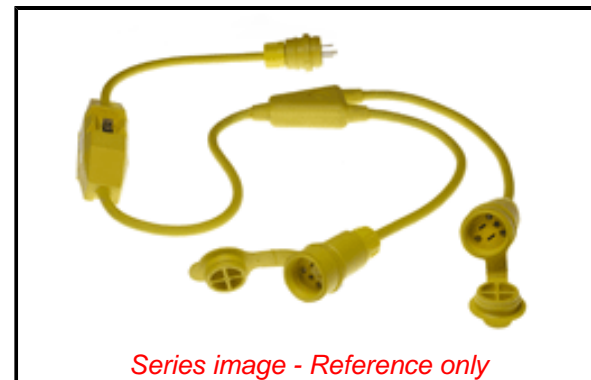

PLEASE CHECK WWW.MOLEX.COM FOR LATEST PART INFORMATION

Part Number: [1301540040](#)
Status: **Active**
Overview: [Heavy-Duty Industrial Wiring Devices](#)
Description: Super-Safeway Inline GFCI Molded Y Cordset, 2 Pole/3 Wire SJOW Cordset, Cordset Length 0.91m (3.0'), NEMA 5-15, 125V

Documents:

[RoHS Certificate of Compliance (PDF)](#)

[Product Literature (PDF)](#)

General

Product Family	Wiring Devices
Series	130154
Exclude SD Check	Yes
IP Rating	N/A
NEMA Configuration	NEMA 5-15
Overview	Heavy-Duty Industrial Wiring Devices
Product Literature Order No	987650-8068
Product Name	Super-Safeway
Receptacle Type	Duplex
Specialty	N/A
Type	Molded Y Cordset
UPC	78678837379

Physical

Flange	No
Flip Lid	No
Gender	Male-Female
Length	0.91m (3.0')
Locking Blade	No
Poles	2-pole/3-wire

Electrical

Cord Type	12/3 SJOW
Current - Maximum per Contact	15.0A
GFCI	Yes-In-line
Lighted Connector	No
Voltage - Maximum	125V

Material Info

Engineering Number	1447-Y-IN

EU ELV

Not Reviewed

EU RoHS

Not Reviewed

REACH SVHC

Not Reviewed

Halogen-Free

Status

Not Reviewed

For more information, please visit [Contact US](#)

China ROHS

Not Reviewed

ELV

Not Reviewed

RoHS Phthalates

Not Reviewed

China RoHS

Search Parts in this Series

[130154 Series](#)