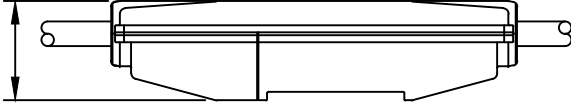

TECHNICAL LISTED:
RATED SUPPLY VOLTAGE: 120 VAC
RATED CURRENT: UP TO 15 AMPS OR CABLE RATING
RESET TYPE: AUTOMATIC OR MANUAL
OPERATING FREQUENCY: 60 HZ
TYPE: CLASS A
GROUND TRIP CURRENT: 4-6 mA
OVERLOAD CURRENT: 90 AMP 125 VAC
INSULATION VOLTAGE: 1,500 VRMS - 1 MINUTE
ENDURANCE OPERATIONS: 3000 OPERATIONS

INITIAL RELEASE
EC NO.: PG2013-1078
DRWN: HRUJZ01 2013/02/06
CHKD: HKNEELAN 2014/07/22
APPR: JFMURPHY 2015/04/20

QUALITY SYMBOLS
=0
=0
DESCRIPTION

GENERAL TOLERANCES (UNLESS SPECIFIED)
mm INCH
4 PLACES ±--- ±---
3 PLACES ±0.13 ±0.10
2 PLACES ±0.25 ±0.20
1 PLACE ±0.25 ±0.20
ANGULAR ±1/2°
DRAFT WHERE APPLICABLE MUST REMAIN WITHIN DIMENSIONS

SEE TABLE
MATERIAL NO. JFMURPHY 2015/04/20
APPROVED BY DATE
HKNEELAN 2014/07/22
CHECKED BY DATE
HRUJZ01 2013/02/06
DRAWN BY DATE
TITLE
120V 15A INLINE GFCI
W/ 1447 & 1547
NEMA 5-15
MOLEX INCORPORATED
SD-130153-015
DOCUMENT NO.
SHEET NO. 1 OF 1
THIS DRAWING CONTAINS INFORMATION THAT IS PROPRIETARY TO MOLEX INCORPORATED AND SHOULD NOT BE USED WITHOUT WRITTEN PERMISSION

MATERIAL NO.	ENGINEERING NO.	LENGTH "L"	LENGTH "A"	POWER-UP
1301530043	15051-1A	2 FT 7 IN	1 FT ± 1 IN	AUTO
1301530052	15051-6A	7 FT 7 IN	6 FT ± 2 IN	AUTO
1301530046	15051-25A	26 FT 7 IN	25 FT ± 2 IN	AUTO
1301530049	15051-50A	51 FT 7 IN	50 FT ± 4 IN	AUTO
1301530044	15051-1M	2 FT 7 IN	1 FT ± 1 IN	MANUAL
1301530053	15051-6M	7 FT 7 IN	6 FT ± 2 IN	MANUAL
1301530047	15051-25M	26 FT 7 IN	25 FT ± 2 IN	MANUAL
1301530050	15051-50M	51 FT 7 IN	50 FT ± 4 IN	MANUAL

2.74 REF.

1.75 REF.