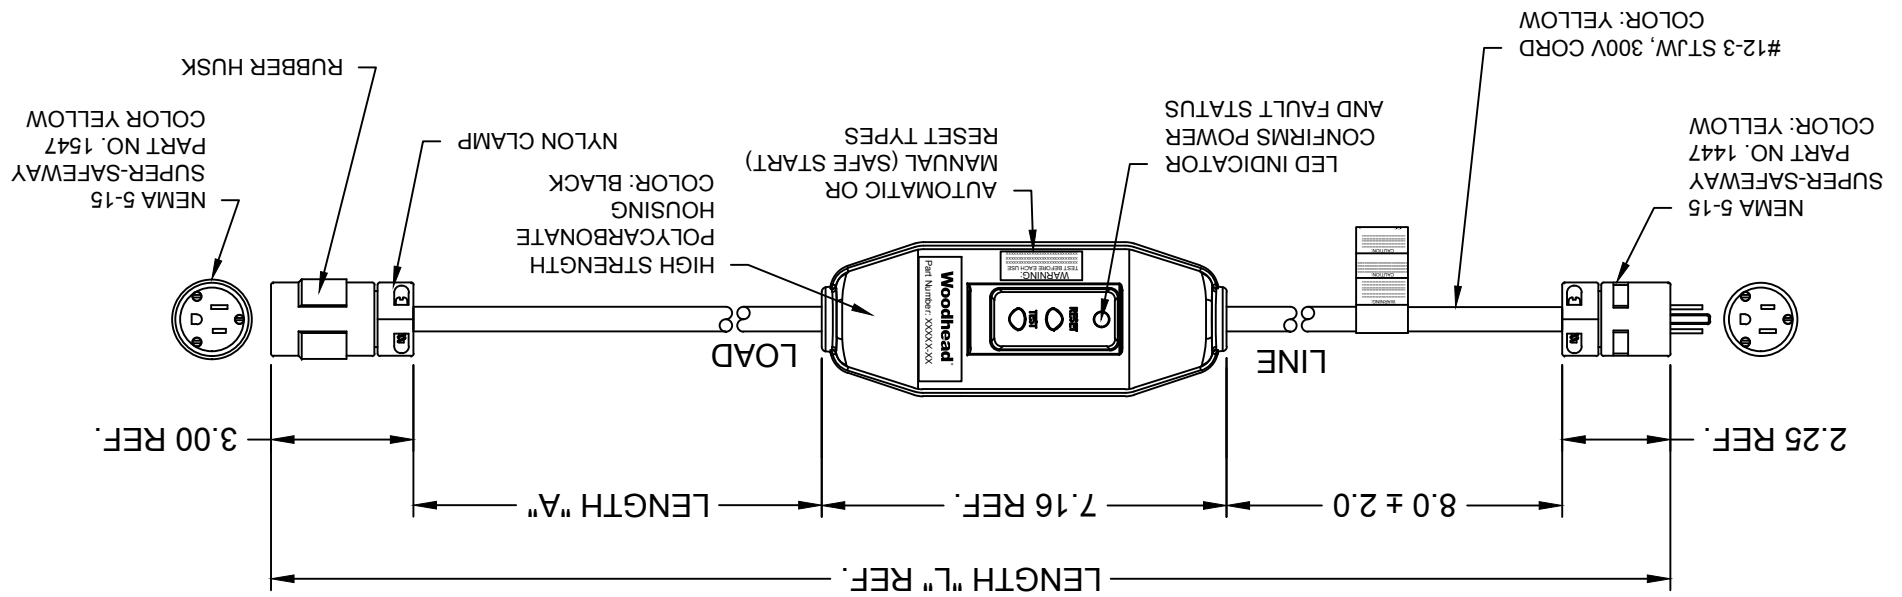

TECHNICAL LISTED:
RATED SUPPLY VOLTAGE: 120 VAC
RATED CURRENT: UP TO 15 AMPS OR CABLE RATING
RESET TYPE: AUTOMATIC OR MANUAL
OPERATING FREQUENCY: 60 HZ
TYPE: CLASS A
GROUND TRIP CURRENT: 4-6 mA
OVERLOAD CURRENT: 90 AMP 125 VAC
INSULATION VOLTAGE: 1,500 VRMS - 1 MINUTE
ENDURANCE OPERATIONS: 3000 OPERATIONS

INITIAL RELEASE
EC NO.: PG2013-1078
DRWN: HRUJZ01 2013/02/06
CHKD: HKNEELAN 2014/07/22
APPR: JFMURPHY 2015/04/20

QUALITY SYMBOLS
=0
=0
DESCRIPTION

GENERAL TOLERANCES (UNLESS SPECIFIED)
mm INCH
4 PLACES ±--- ±---
3 PLACES ±0.13 ±0.10
2 PLACES ±0.25 ±0.20
1 PLACE ±0.25 ±0.20
ANGULAR ±1/2°
DRAFT WHERE APPLICABLE MUST REMAIN WITHIN DIMENSIONS

SEE TABLE
MATERIAL NO. JFMURPHY 2015/04/20
APPROVED BY DATE
HKNEELAN 2014/07/22
CHECKED BY DATE
HRUJZ01 2013/02/06
DRAWN BY DATE
TITLE
120V 15A INLINE GFCI
W/ 1447 & 1547
NEMA 5-15
MOLEX INCORPORATED
SD-130153-015
DOCUMENT NO.
SHEET NO. 1 OF 1
THIS DRAWING CONTAINS INFORMATION THAT IS PROPRIETARY TO MOLEX INCORPORATED AND SHOULD NOT BE USED WITHOUT WRITTEN PERMISSION

MATERIAL NO.	ENGINEERING NO.	LENGTH "L"	LENGTH "A"	POWER-UP
1301530043	15051-1A	2 FT 7 IN	1 FT ± 1 IN	AUTO
1301530052	15051-6A	7 FT 7 IN	6 FT ± 2 IN	AUTO
1301530046	15051-25A	26 FT 7 IN	25 FT ± 2 IN	AUTO
1301530049	15051-50A	51 FT 7 IN	50 FT ± 4 IN	AUTO
1301530044	15051-1M	2 FT 7 IN	1 FT ± 1 IN	MANUAL
1301530053	15051-6M	7 FT 7 IN	6 FT ± 2 IN	MANUAL
1301530047	15051-25M	26 FT 7 IN	25 FT ± 2 IN	MANUAL
1301530050	15051-50M	51 FT 7 IN	50 FT ± 4 IN	MANUAL

2.74 REF.

1.75 REF.