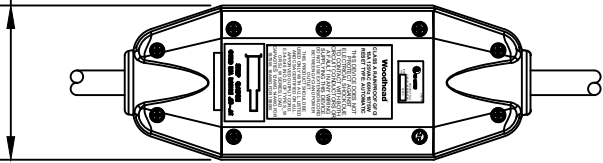

INITIAL RELEASE
EC NO.: PG2013-1078
DRWN: HRUJZ01 2013/02/06
CHKD: HKNEELAN 2014/07/22
APPR: JFMURPHY 2015/04/20

QUALITY SYMBOLS
=0
=0
DESCRIPTION

GENERAL TOLERANCES (UNLESS SPECIFIED)
mm INCH
4 PLACES ±--- ±---
3 PLACES ±0.13 ±0.10
2 PLACES ±0.25 ±0.20
1 PLACE ±0.25 ±0.20
ANGULAR ±1/2°
DRAFT WHERE APPLICABLE MUST REMAIN WITHIN DIMENSIONS

SEE TABLE
MATERIAL NO. JFMURPHY 2015/04/20
APPROVED BY DATE
HKNEELAN 2014/07/22
CHECKED BY DATE
HRUJZ01 2013/02/06
DRAWN BY DATE
TITLE
120V 15A INLINE GFCI
W/ 1447 & 1547
NEMA 5-15
MOLEX INCORPORATED
SD-130153-015
DOCUMENT NO.
SHEET NO. 1 OF 1
THIS DRAWING CONTAINS INFORMATION THAT IS PROPRIETARY TO MOLEX INCORPORATED AND SHOULD NOT BE USED WITHOUT WRITTEN PERMISSION

MATERIAL NO.	ENGINEERING NO.	LENGTH "L"	LENGTH "A"	POWER-UP
1301530043	15051-1A	2 FT 7 IN	1 FT ± 1 IN	AUTO
1301530052	15051-6A	7 FT 7 IN	6 FT ± 2 IN	AUTO
1301530046	15051-25A	26 FT 7 IN	25 FT ± 2 IN	AUTO
1301530049	15051-50A	51 FT 7 IN	50 FT ± 4 IN	AUTO
1301530044	15051-1M	2 FT 7 IN	1 FT ± 1 IN	MANUAL
1301530053	15051-6M	7 FT 7 IN	6 FT ± 2 IN	MANUAL
1301530047	15051-25M	26 FT 7 IN	25 FT ± 2 IN	MANUAL
1301530050	15051-50M	51 FT 7 IN	50 FT ± 4 IN	MANUAL

2.74 REF.