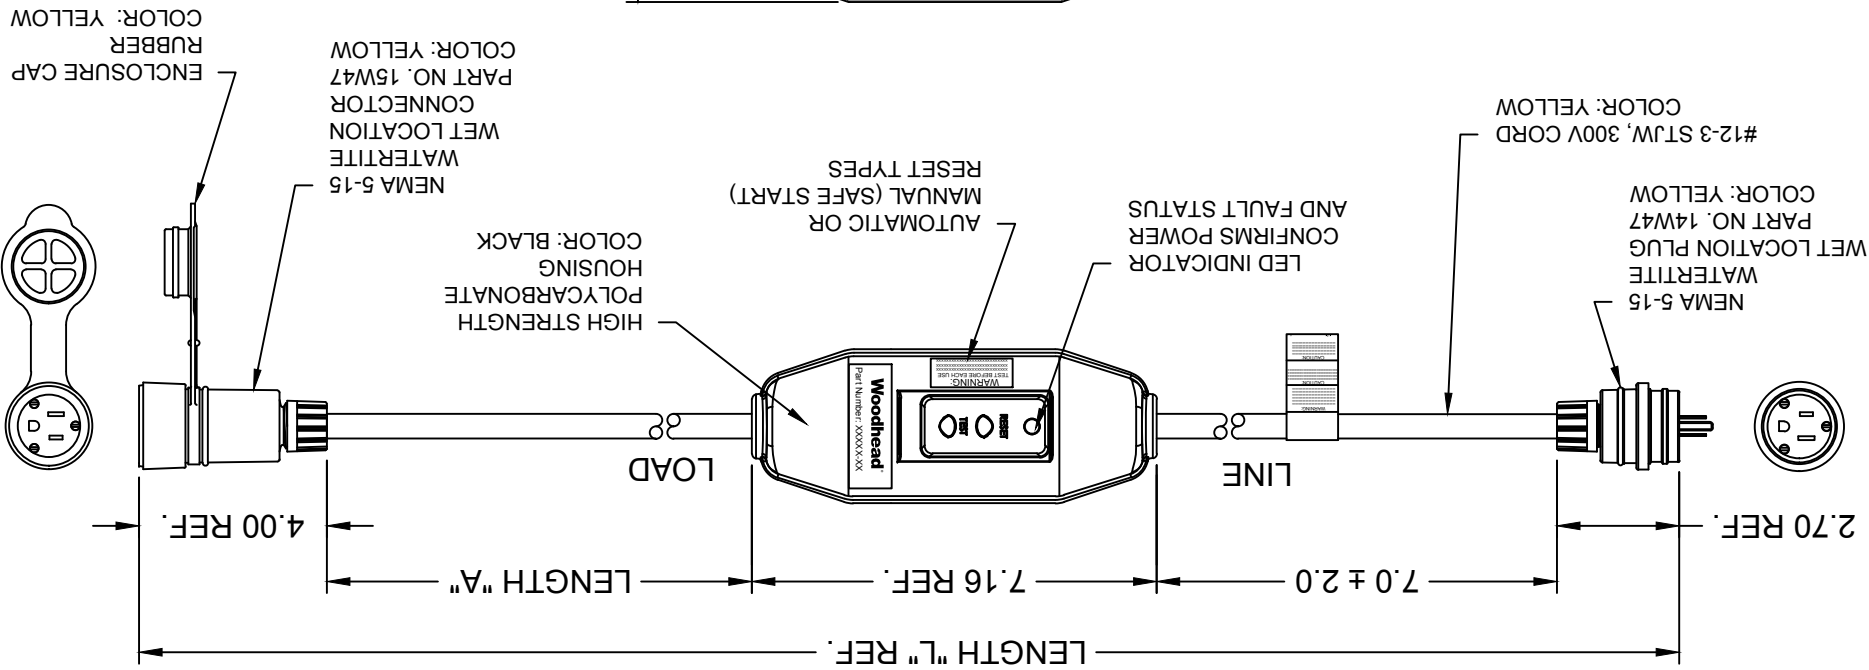

WATERIGHT PLUG & CONN

120V 15A INLINE GFCI

W/ 14W47 & 15W47

THIS DRAWING CONTAINS INFORMATION THAT IS PROPRIETARY TO MOLEX INCORPORATED AND SHOULD NOT BE USED WITHOUT WRITTEN PERMISSION

MATERIAL NO.	ENGINEERING NO.	LENGTH "L"	LENGTH "A"	POWER-UP
1301530056	15052-1A	2 FT 8 IN	1 FT 1 IN	AUTO
1301530068	15052-6A	7 FT 8 IN	6 FT 2 IN	AUTO
1301530061	15052-25A	26 FT 8 IN	25 FT 2 IN	AUTO
1301530065	15052-50A	51 FT 8 IN	50 FT 4 IN	AUTO
1301530059	15052-1M	2 FT 8 IN	1 FT 1 IN	MANUAL
1301530070	15052-6M	7 FT 8 IN	6 FT 2 IN	MANUAL
1301530063	15052-25M	25 FT 8 IN	25 FT 2 IN	MANUAL
1301530066	15052-50M	50 FT 8 IN	50 FT 4 IN	MANUAL