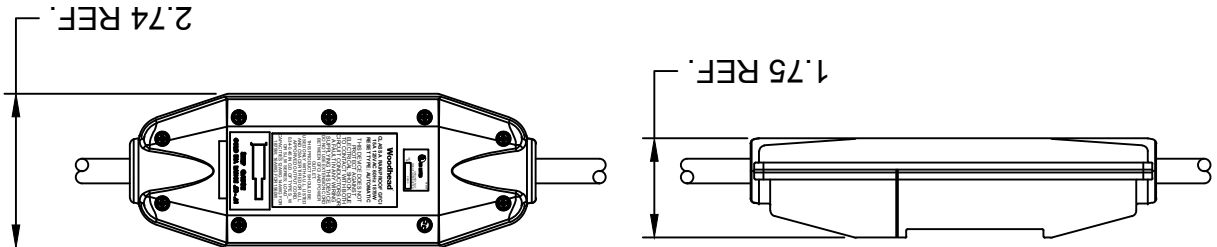

WATERIGHT PLUG & CONN

120V 15A INLINE GFCI

W/ 14W47 & 15W47

THIS DRAWING CONTAINS INFORMATION THAT IS PROPRIETARY TO MOLEX INCORPORATED AND SHOULD NOT BE USED WITHOUT WRITTEN PERMISSION

MATERIAL NO.	ENGINEERING NO.	LENGTH "L"	LENGTH "A"	POWER-UP
1301530056	15052-1A	2 FT 8 IN	1 FT 1 IN	AUTO
1301530068	15052-6A	7 FT 8 IN	6 FT 2 IN	AUTO
1301530061	15052-25A	26 FT 8 IN	25 FT 2 IN	AUTO
1301530065	15052-50A	51 FT 8 IN	50 FT 4 IN	AUTO
1301530059	15052-1M	2 FT 8 IN	1 FT 1 IN	MANUAL
1301530070	15052-6M	7 FT 8 IN	6 FT 2 IN	MANUAL
1301530063	15052-25M	25 FT 8 IN	25 FT 2 IN	MANUAL
1301530066	15052-50M	50 FT 8 IN	50 FT 4 IN	MANUAL