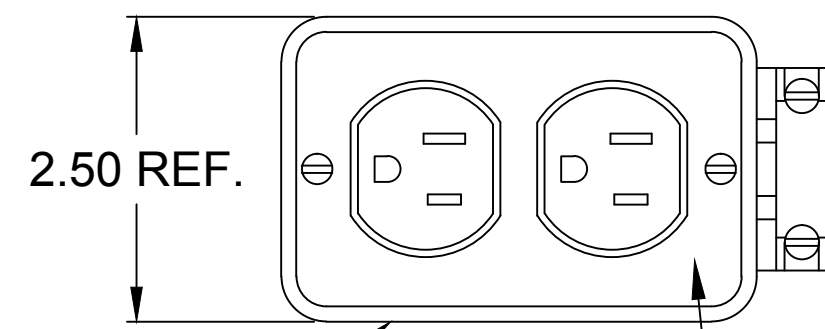

NEMA 5-15
SUPER-SAFETY
DUAL-SIDED OUTLET BOX
PART# 3000-1

TECHNICAL:
LISTED: UL AND cUL
RATED SUPPLY VOLTAGE: 120 VAC
RATED CURRENT: UP TO 15 AMPS OR CABLE RATING
RESET TYPE: AUTOMATIC OR MANUAL
OPERATING FREQUENCY: 60 Hz
TYPE: CLASS A
GROUND TRIP CURRENT: 4-6 mA
OVERLOAD CURRENT: 90 AMP 125 VAC
INSULATION VOLTAGE: 1,500 VRMS – 1 MINUTE
ENDURANCE OPERATIONS: 3000 OPERATIONS

MATERIAL NO.	ENGINEERING NO.	LENGTH "L"	POWER-UP
1301530075	15053-2A	2 FT ± 1 IN	AUTO
1301530073	15053-25A	25 FT ± 2 IN	AUTO
1301530078	15053-50A	50 FT ± 4 IN	AUTO
1301530076	15053-2M	2 FT ± 1 IN	MANUAL
1301530074	15053-25M	25 FT ± 2 IN	MANUAL
1301530079	15053-50M	50 FT ± 4 IN	MANUAL

INITIAL RELEASE EC NO: IPG2013-1078 DRWN: HRUIZ01 2013/02/08 CHKD: HKNEELAN 2014/07/22 APPR: JFMURPHY 2015/04/20	REV A	DESCRIPTION QUALITY SYMBOL ▽=0 ▽=0	GENERAL TOLERANCES (UNLESS SPECIFIED)		DIMENSION STYLE		SCALE	DESIGN UNITS	THIRD ANGLE PROJECTION			
					INCH		NTS	INCH				
					mm	INCH	DRAWN BY DATE		TITLE			
					4 PLACES	±---	±---	HRUIZ01	2013/02/08	120V 15A GFCI PLUG W/ RCPT BOX NEMA 5-15		
		3 PLACES	±---	±.005	CHECKED BY DATE							
		2 PLACES	±0.13	±.010	HKNEELAN 2014/07/22							
		1 PLACE	±0.25	±.020	APPROVED BY DATE							
				ANGULAR ±1/2°	JFMURPHY 2015/04/20		MOLEX INCORPORATED					
		DRAFT WHERE APPLICABLE MUST REMAIN WITHIN DIMENSIONS		MATERIAL NO.		DOCUMENT NO.		SHEET NO.				
				SEE TABLE		SD-130153-019		1 OF 1				
				SIZE C		THIS DRAWING CONTAINS INFORMATION THAT IS PROPRIETARY TO MOLEX INCORPORATED AND SHOULD NOT BE USED WITHOUT WRITTEN PERMISSION						