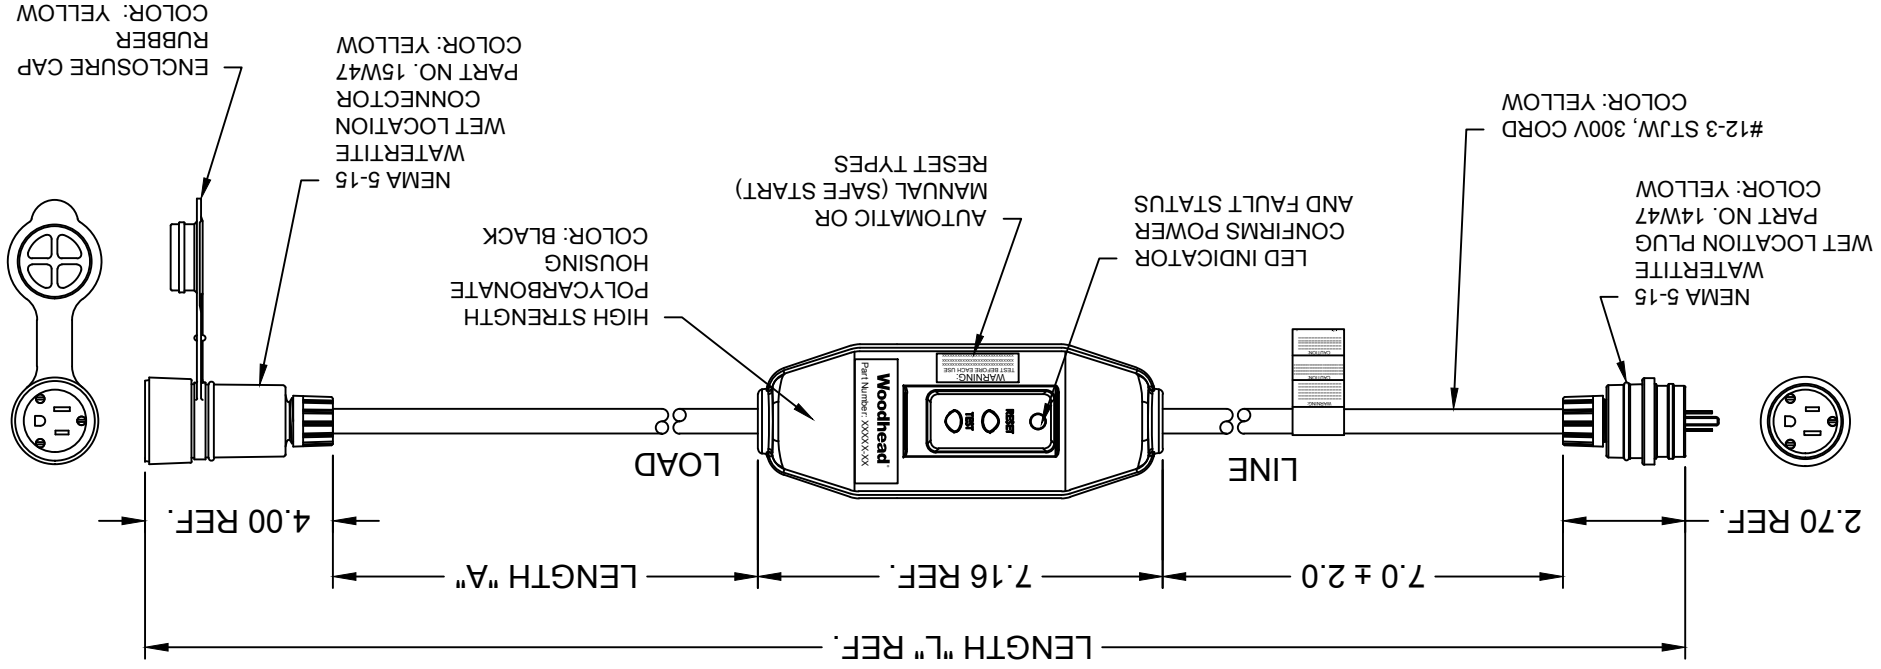

TECHNICAL LISTED:  
 RATED SUPPLY VOLTAGE: 120 VAC  
 RATED CURRENT: UP TO 15 AMPS OR CABLE RATING  
 RESET TYPE: AUTOMATIC OR MANUAL  
 OPERATING FREQUENCY: 60 HZ  
 TYPE: CLASS A  
 GROUND TRIP CURRENT: 4-6 mA  
 OVERLOAD CURRENT: 90 AMP 125 VAC  
 INSULATION VOLTAGE: 1,500 VRMS - 1 MINUTE  
 ENDURANCE OPERATIONS: 3000 OPERATIONS

INITIAL RELEASE  
 EC NO.: PG2013-1078  
 DRWN: HRUJZ01 2013/02/07  
 CHKD: HKNEELAN 2014/07/22  
 APPR: JFMURPHY 2015/04/20

QUALITY SYMBOLS  
 =0  
 =0

GENERAL TOLERANCES (UNLESS SPECIFIED)  
 mm INCH  
 4 PLACES ±---  
 3 PLACES ±.005  
 2 PLACES ±0.13 ±.010  
 1 PLACE ±0.25 ±.020  
 ANGULAR ±1/2°  
 DRAFT WHERE APPLICABLE MUST REMAIN WITHIN DIMENSIONS

SEE TABLE  
 DOCUMENT NO. SD-130153-016  
 SHEET NO. 1 OF 1  
 THIS DRAWING CONTAINS INFORMATION THAT IS PROPRIETARY TO MOLEX INCORPORATED AND SHOULD NOT BE USED WITHOUT WRITTEN PERMISSION

MATERIAL NO.	ENGINEERING NO.	LENGTH "L"	LENGTH "A"	POWER-UP
1301530056	15052-1A	2 FT ± 1 IN	1 FT ± 1 IN	AUTO
1301530068	15052-6A	7 FT 8 IN	6 FT ± 2 IN	AUTO
1301530061	15052-25A	26 FT 8 IN	26 FT ± 2 IN	AUTO
1301530065	15052-50A	51 FT 8 IN	50 FT ± 4 IN	AUTO
1301530059	15052-1M	2 FT 8 IN	1 FT ± 1 IN	MANUAL
1301530070	15052-6M	7 FT 8 IN	6 FT ± 2 IN	MANUAL
1301530063	15052-25M	25 FT 8 IN	25 FT ± 2 IN	MANUAL
1301530066	15052-50M	50 FT 8 IN	50 FT ± 4 IN	MANUAL

MATERIAL NO.	ENGINEERING NO.	LENGTH "L"	LENGTH "A"	POWER-UP
1301530056	15052-1A	2 FT ± 1 IN	1 FT ± 1 IN	AUTO
1301530068	15052-6A	7 FT 8 IN	6 FT ± 2 IN	AUTO
1301530061	15052-25A	26 FT 8 IN	26 FT ± 2 IN	AUTO
1301530065	15052-50A	51 FT 8 IN	50 FT ± 4 IN	AUTO
1301530059	15052-1M	2 FT 8 IN	1 FT ± 1 IN	MANUAL
1301530070	15052-6M	7 FT 8 IN	6 FT ± 2 IN	MANUAL
1301530063	15052-25M	25 FT 8 IN	25 FT ± 2 IN	MANUAL
1301530066	15052-50M	50 FT 8 IN	50 FT ± 4 IN	MANUAL