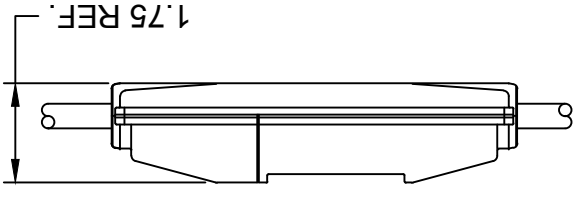

INITIAL RELEASE  
 EC NO.: PG2013-1078  
 DRWN: HRUJZ01 2013/02/07  
 CHKD: HKNEELAN 2014/07/22  
 APPR: JFMURPHY 2015/04/20

QUALITY SYMBOLS  
 =0  
 =0

GENERAL TOLERANCES (UNLESS SPECIFIED)  
 mm INCH  
 4 PLACES ±---  
 3 PLACES ±.005  
 2 PLACES ±0.13 ±.010  
 1 PLACE ±0.25 ±.020  
 ANGULAR ±1/2°  
 DRAFT WHERE APPLICABLE MUST REMAIN WITHIN DIMENSIONS

SEE TABLE  
 DOCUMENT NO. SD-130153-016  
 SHEET NO. 1 OF 1  
 THIS DRAWING CONTAINS INFORMATION THAT IS PROPRIETARY TO MOLEX INCORPORATED AND SHOULD NOT BE USED WITHOUT WRITTEN PERMISSION

MATERIAL NO.	ENGINEERING NO.	LENGTH "L"	LENGTH "A"	POWER-UP
1301530056	15052-1A	2 FT ± 1 IN	1 FT ± 1 IN	AUTO
1301530068	15052-6A	7 FT 8 IN	6 FT ± 2 IN	AUTO
1301530061	15052-25A	26 FT 8 IN	26 FT ± 2 IN	AUTO
1301530065	15052-50A	51 FT 8 IN	50 FT ± 4 IN	AUTO
1301530059	15052-1M	2 FT 8 IN	1 FT ± 1 IN	MANUAL
1301530070	15052-6M	7 FT 8 IN	6 FT ± 2 IN	MANUAL
1301530063	15052-25M	25 FT 8 IN	25 FT ± 2 IN	MANUAL
1301530066	15052-50M	50 FT 8 IN	50 FT ± 4 IN	MANUAL

MATERIAL NO.	ENGINEERING NO.	LENGTH "L"	LENGTH "A"	POWER-UP
1301530056	15052-1A	2 FT ± 1 IN	1 FT ± 1 IN	AUTO
1301530068	15052-6A	7 FT 8 IN	6 FT ± 2 IN	AUTO
1301530061	15052-25A	26 FT 8 IN	26 FT ± 2 IN	AUTO
1301530065	15052-50A	51 FT 8 IN	50 FT ± 4 IN	AUTO
1301530059	15052-1M	2 FT 8 IN	1 FT ± 1 IN	MANUAL
1301530070	15052-6M	7 FT 8 IN	6 FT ± 2 IN	MANUAL
1301530063	15052-25M	25 FT 8 IN	25 FT ± 2 IN	MANUAL
1301530066	15052-50M	50 FT 8 IN	50 FT ± 4 IN	MANUAL