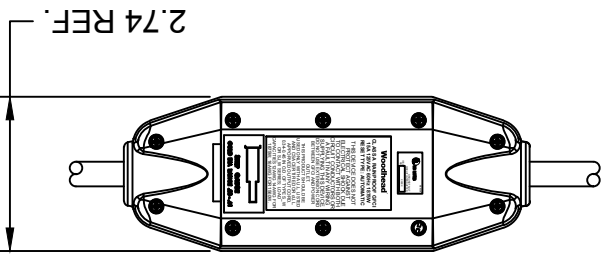

SEE TABLE  
 DOCUMENT NO. SD-130153-016  
 SHEET NO. 1 OF 1  
 THIS DRAWING CONTAINS INFORMATION THAT IS PROPRIETARY TO MOLEX INCORPORATED AND SHOULD NOT BE USED WITHOUT WRITTEN PERMISSION

MATERIAL NO.	ENGINEERING NO.	LENGTH "L"	LENGTH "A"	POWER-UP
1301530056	15052-1A	2 FT ± 1 IN	1 FT ± 1 IN	AUTO
1301530068	15052-6A	7 FT 8 IN	6 FT ± 2 IN	AUTO
1301530061	15052-25A	26 FT 8 IN	26 FT ± 2 IN	AUTO
1301530065	15052-50A	51 FT 8 IN	50 FT ± 4 IN	AUTO
1301530059	15052-1M	2 FT 8 IN	1 FT ± 1 IN	MANUAL
1301530070	15052-6M	7 FT 8 IN	6 FT ± 2 IN	MANUAL
1301530063	15052-25M	25 FT 8 IN	25 FT ± 2 IN	MANUAL
1301530066	15052-50M	50 FT 8 IN	50 FT ± 4 IN	MANUAL