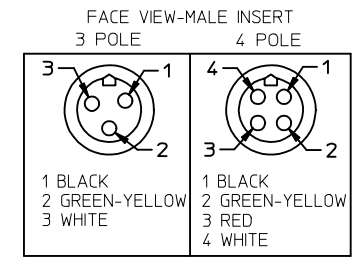

POLES	MATERIAL NO.	ENG. NO.	AMPS	LENGTH
3	1300640065	CC3030A48M020	32	2M +89-0MM (6'7"+3.50-0)
4	1300640187	CC4030A48M020	32	2M +89-0MM (6'7"+3.50-0)
4	1300640245	CC4030A48M100	32	10M +318-0MM (32'10" +12.5*-0")

©

SPECS:
 OVERMOLD: GRAY PVC
 INSERT: BLACK PVC
 COUPLING NUT: ANODIZED ALUMINUM
 CABLE: #10AWG GRAY PVC
 DUAL RATED UL TC/OPEN WIRING & STOOO
 ELECTRICAL: 600V AC/DC

ADDED PART NUMBER EC NO: IPG2016-1155 DRWNGGUSTAFSON 2016/02/23 CHKDHZLELINSKI 2016/03/15 APPR:BWODMAN 2016/02/23	QUALITY SYMBOLS 	GENERAL TOLERANCES (UNLESS SPECIFIED)		DIMENSION STYLE IN/MM	SCALE 1:2	DESIGN UNITS INCH	THIRD ANGLE PROJECTION
		4 PLACES ± --- ± --- 3 PLACES ± --- ± .005 2 PLACES ± --- ± .010 1 PLACE ± --- ± .020 ANGULAR ± 1/2°	mm INCH ± --- ± --- ± .005 ± .010 ± .020	DRAWN BY DATE B.RUPERT 01/12/10 CHECKED BY DATE B.WOODMAN 01/12/10 APPROVED BY DATE JFMURPHY 2010/01/15	MATERIAL NO. SEE CHART	DOCUMENT NO. SD-130064-065	SHEET NO. 1 OF 1
DRAFT WHERE APPLICABLE MUST REMAIN WITHIN DIMENSIONS		THIS DRAWING CONTAINS INFORMATION THAT IS PROPRIETARY TO MOLEX INCORPORATED AND SHOULD NOT BE USED WITHOUT WRITTEN PERMISSION					