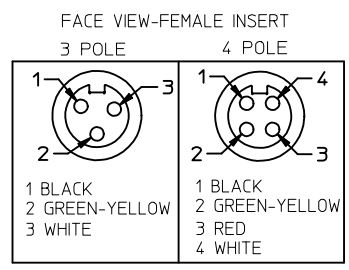

POLES	MATERIAL NO.	ENG. NO.	AMPS	LENGTH
3	1300640065	CC3030A48M020	32	2M +89-0MM (6'7"+3.50-0)
4	1300640187	CC4030A48M020	32	2M +89-0MM (6'7"+3.50-0)
4	1300640245	CC4030A48M100	32	10M +318-0MM (32'10" +12.5*-0")

©

SPECS:
 OVERMOLD: GRAY PVC
 INSERT: BLACK PVC
 COUPLING NUT: ANODIZED ALUMINUM
 CABLE: #10AWG GRAY PVC
 DUAL RATED UL TC/OPEN WIRING & STOOO
 ELECTRICAL: 600V AC/DC

ADDED PART NUMBER EC NO: IPG2016-1155 DRWNGGUSTAFSON 2016/02/23 CHKDHZLELINSKI 2016/03/15 APPR:BWODMAN 2016/02/23	QUALITY SYMBOLS 	GENERAL TOLERANCES (UNLESS SPECIFIED)		DIMENSION STYLE IN/MM	SCALE 1:2	DESIGN UNITS INCH	THIRD ANGLE PROJECTION
		4 PLACES ± --- ± --- 3 PLACES ± --- ± .005 2 PLACES ± --- ± .010 1 PLACE ± --- ± .020 ANGULAR ± 1/2°	mm INCH ± --- ± --- ± .005 ± .010 ± .020	DRAWN BY DATE B.RUPERT 01/12/10 CHECKED BY DATE B.WOODMAN 01/12/10 APPROVED BY DATE JFMURPHY 2010/01/15	MATERIAL NO. SEE CHART	DOCUMENT NO. SD-130064-065	SHEET NO. 1 OF 1
DRAFT WHERE APPLICABLE MUST REMAIN WITHIN DIMENSIONS		THIS DRAWING CONTAINS INFORMATION THAT IS PROPRIETARY TO MOLEX INCORPORATED AND SHOULD NOT BE USED WITHOUT WRITTEN PERMISSION					