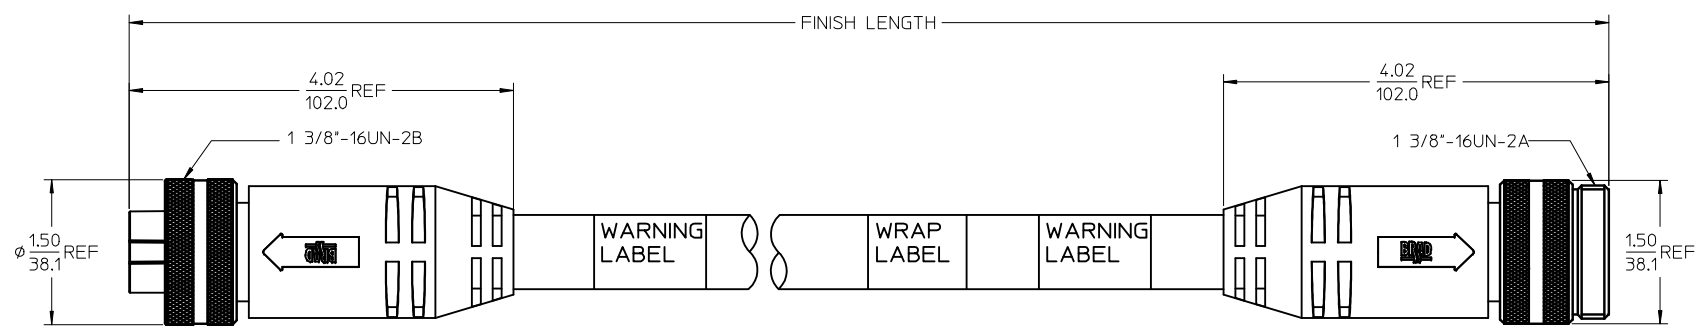

POLES	MATERIAL NO.	ENG. NO.	AMPS	LENGTH
3	1300640065	CC3030A48M020	32	2M +89-0MM (6'7"+3.50-0)
4	1300640187	CC4030A48M020	32	2M +89-0MM (6'7"+3.50-0)
4	1300640245	CC4030A48M100	32	10M +318-0MM (32'10" +12.5*-0")

©

SPECS:
 OVERMOLD: GRAY PVC
 INSERT: BLACK PVC
 COUPLING NUT: ANODIZED ALUMINUM
 CABLE: #10AWG GRAY PVC
 DUAL RATED UL TC/OPEN WIRING & STOOO
 ELECTRICAL: 600V AC/DC

ADDED PART NUMBER EC NO: IPG2016-1155 DRWNGGUSTAFSON 2016/02/23 CHKDHZLELINSKI 2016/03/15 APPR:BWODMAN 2016/02/23	QUALITY SYMBOLS 	GENERAL TOLERANCES (UNLESS SPECIFIED)		DIMENSION STYLE IN/MM	SCALE 1:2	DESIGN UNITS INCH	THIRD ANGLE PROJECTION
		4 PLACES ± --- ± --- 3 PLACES ± --- ± .005 2 PLACES ± --- ± .010 1 PLACE ± --- ± .020 ANGULAR ± 1/2°	mm INCH ± --- ± --- ± .005 ± .010 ± .020	DRAWN BY DATE B.RUPERT 01/12/10 CHECKED BY DATE B.WOODMAN 01/12/10 APPROVED BY DATE JFMURPHY 2010/01/15	MATERIAL NO. SEE CHART	DOCUMENT NO. SD-130064-065	SHEET NO. 1 OF 1
DRAFT WHERE APPLICABLE MUST REMAIN WITHIN DIMENSIONS		THIS DRAWING CONTAINS INFORMATION THAT IS PROPRIETARY TO MOLEX INCORPORATED AND SHOULD NOT BE USED WITHOUT WRITTEN PERMISSION					