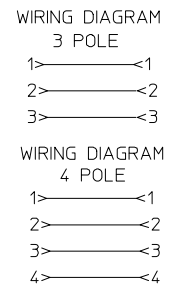

POLES	MATERIAL NO.	ENG. NO.	AMPS	LENGTH
3	1300640065	CC3030A48M020	32	2M +89-0MM (6'7"+3.50-0)
4	1300640187	CC4030A48M020	32	2M +89-0MM (6'7"+3.50-0)
4	1300640245	CC4030A48M100	32	10M +318-0MM (32'10" +12.5*-0")

©

SPECS:
 OVERMOLD: GRAY PVC
 INSERT: BLACK PVC
 COUPLING NUT: ANODIZED ALUMINUM
 CABLE: #10AWG GRAY PVC
 DUAL RATED UL TC/OPEN WIRING & STOOO
 ELECTRICAL: 600V AC/DC

ADDED PART NUMBER EC NO: IPG2016-1155 DRWNGGUSTAFSON 2016/02/23 CHKDHZLELINSKI 2016/03/15 APPR:BWODMAN 2016/02/23	QUALITY SYMBOLS 	GENERAL TOLERANCES (UNLESS SPECIFIED)		DIMENSION STYLE IN/MM	SCALE 1:2	DESIGN UNITS INCH	THIRD ANGLE PROJECTION
		4 PLACES ± --- ± --- 3 PLACES ± --- ± .005 2 PLACES ± --- ± .010 1 PLACE ± --- ± .020 ANGULAR ± 1/2°	mm INCH ± --- ± --- ± .005 ± .010 ± .020	DRAWN BY DATE B.RUPERT 01/12/10 CHECKED BY DATE B.WOODMAN 01/12/10 APPROVED BY DATE JFMURPHY 2010/01/15	MATERIAL NO. SEE CHART	DOCUMENT NO. SD-130064-065	SHEET NO. 1 OF 1
DRAFT WHERE APPLICABLE MUST REMAIN WITHIN DIMENSIONS		THIS DRAWING CONTAINS INFORMATION THAT IS PROPRIETARY TO MOLEX INCORPORATED AND SHOULD NOT BE USED WITHOUT WRITTEN PERMISSION					