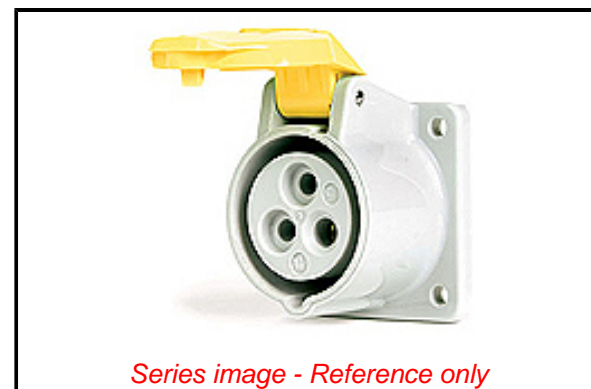

PLEASE CHECK WWW.MOLEX.COM FOR LATEST PART INFORMATION

Part Number: [1301500206](#)
Status: **Active**
Overview: [Heavy-Duty Industrial Wiring Devices](#)
Description: 60 Amp Safeway Pin and Sleeve Receptacle with Flip Lid, 3 Pole/4 Wire, 250V, Orange

Documents:

[RoHS Certificate of Compliance (PDF)](#)

Agency Certification

UL E145923

General

Product Family Wiring Devices
Series [130150](#)
Comments IEC Configuration 309-1/309-2, IEC Configuration 309-1/309-2
Exclude SD Check Yes
IP Rating IP44
NEMA Configuration N/A
Overview [Heavy-Duty Industrial Wiring Devices](#)
Product Name Safeway
Receptacle Type Single
Specialty Pin and Sleeve
Type Receptacle
UPC 78678872494

Physical

Flange Yes
Flip Lid Yes
Gender Female
Length N/A
Locking Blade No
Poles 3-pole/4-wire

Electrical

Cord Type N/A
Current - Maximum per Contact 60.0A
GFCI No
Lighted Connector No
Voltage - Maximum 250V

Material Info

Engineering Number 460R12

Series image - Reference only

EU ELV

Not Reviewed

EU RoHS

Not Reviewed

REACH SVHC

Not Reviewed

Halogen-Free

Status

Not Reviewed

For more information, please visit [Contact US](#)

China ROHS

Not Reviewed

ELV

Not Reviewed

RoHS Phthalates

Not Reviewed

China RoHS

Search Parts in this Series

[130150 Series](#)