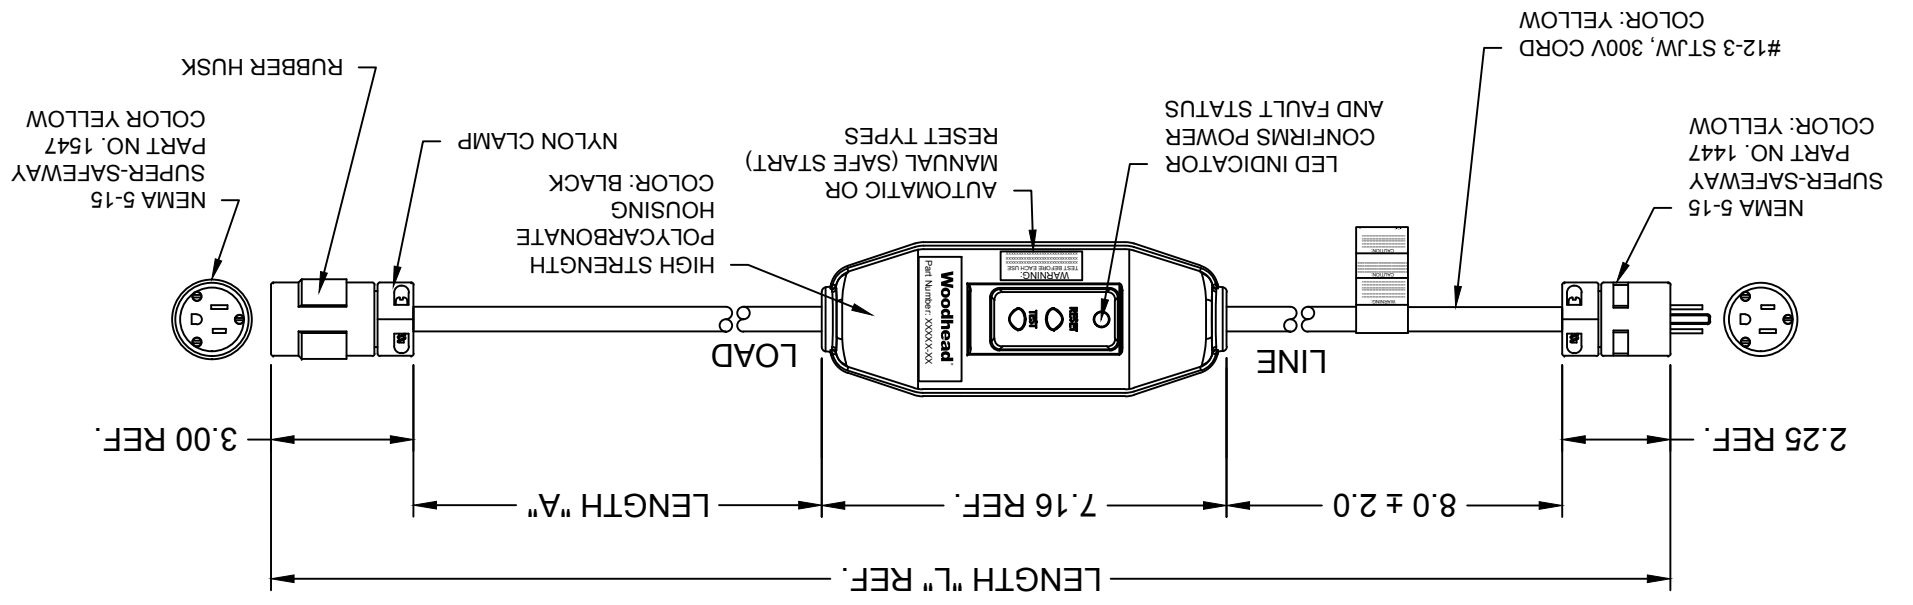

TECHNICAL LISTED:  
 RATED SUPPLY VOLTAGE: 120 VAC  
 RATED CURRENT: UP TO 15 AMPS OR CABLE RATING  
 RESET TYPE: AUTOMATIC OR MANUAL  
 OPERATING FREQUENCY: 60 HZ  
 TYPE: CLASS A  
 GROUND TRIP CURRENT: 4-6 mA  
 OVERLOAD CURRENT: 90 AMP 125 VAC  
 INSULATION VOLTAGE: 1,500 VRMS - 1 MINUTE  
 ENDURANCE OPERATIONS: 3000 OPERATIONS

INITIAL RELEASE  
 EC NO.: PG2013-1078  
 DRWN: HRUJZ01 2013/02/06  
 CHKD: HKNEELAN 2014/07/22  
 APPR: JFMURPHY 2015/04/20

QUALITY SYMBOLS  
 =0  
 =0

GENERAL TOLERANCES (UNLESS SPECIFIED)  
 mm INCH  
 4 PLACES ±--- ±---  
 3 PLACES ±.010 ±.010  
 2 PLACES ±0.13 ±0.25  
 1 PLACE ±0.25 ±0.20  
 ANGULAR ±1/2°  
 DRAFT WHERE APPLICABLE MUST REMAIN WITHIN DIMENSIONS

SEE TABLE  
 MATERIAL NO. JFMURPHY 2015/04/20  
 APPROVED BY DATE  
 HKNEELAN 2014/07/22  
 CHECKED BY DATE  
 HRUJZ01 2013/02/06  
 DRAWN BY DATE  
 TITLE  
 120V 15A INLINE GFCI  
 W/ 1447 & 1547  
 NEMA 5-15  
 MOLEX INCORPORATED  
 SD-130153-015  
 DOCUMENT NO.  
 SHEET NO. 1 OF 1  
 THIS DRAWING CONTAINS INFORMATION THAT IS PROPRIETARY TO MOLEX INCORPORATED AND SHOULD NOT BE USED WITHOUT WRITTEN PERMISSION

MATERIAL NO.	ENGINEERING NO.	LENGTH "L"	LENGTH "A"	POWER-UP
1301530043	15051-1A	2 FT 7 IN	1 FT ± 1 IN	AUTO
1301530052	15051-6A	7 FT 7 IN	6 FT ± 2 IN	AUTO
1301530046	15051-25A	26 FT 7 IN	25 FT ± 2 IN	AUTO
1301530049	15051-50A	51 FT 7 IN	50 FT ± 4 IN	AUTO
1301530044	15051-1M	2 FT 7 IN	1 FT ± 1 IN	MANUAL
1301530053	15051-6M	7 FT 7 IN	6 FT ± 2 IN	MANUAL
1301530047	15051-25M	26 FT 7 IN	25 FT ± 2 IN	MANUAL
1301530050	15051-50M	51 FT 7 IN	50 FT ± 4 IN	MANUAL