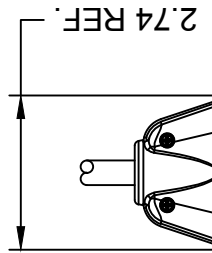

INITIAL RELEASE  
 EC NO.: PG2013-1078  
 DRWN: HRUJZ01 2013/02/06  
 CHKD: HKNEELAN 2014/07/22  
 APPR: JFMURPHY 2015/04/20

QUALITY SYMBOLS  
 =0  
 =0

GENERAL TOLERANCES (UNLESS SPECIFIED)  
 mm INCH  
 4 PLACES ±--- ±---  
 3 PLACES ±.010 ±.010  
 2 PLACES ±0.13 ±0.25  
 1 PLACE ±0.25 ±0.20  
 ANGULAR ±1/2°  
 DRAFT WHERE APPLICABLE MUST REMAIN WITHIN DIMENSIONS

MATERIAL NO.	ENGINEERING NO.	LENGTH "L"	LENGTH "A"	POWER-UP
1301530043	15051-1A	2 FT 7 IN	1 FT ± 1 IN	AUTO
1301530052	15051-6A	7 FT 7 IN	6 FT ± 2 IN	AUTO
1301530046	15051-25A	26 FT 7 IN	25 FT ± 2 IN	AUTO
1301530049	15051-50A	51 FT 7 IN	50 FT ± 4 IN	AUTO
1301530044	15051-1M	2 FT 7 IN	1 FT ± 1 IN	MANUAL
1301530053	15051-6M	7 FT 7 IN	6 FT ± 2 IN	MANUAL
1301530047	15051-25M	26 FT 7 IN	25 FT ± 2 IN	MANUAL
1301530050	15051-50M	51 FT 7 IN	50 FT ± 4 IN	MANUAL