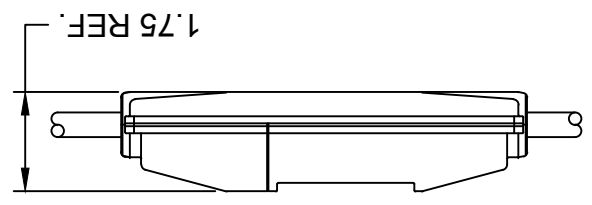

INITIAL RELEASE  
 EC NO.: PG2013-1078  
 DRWN: HRUJZ01 2013/02/06  
 CHKD: HKNEELAN 2014/07/22  
 APPR: JFMURPHY 2015/04/20

QUALITY SYMBOLS  
 =0  
 =0

GENERAL TOLERANCES (UNLESS SPECIFIED)  
 mm INCH  
 4 PLACES ±--- ±---  
 3 PLACES ±.010 ±.010  
 2 PLACES ±0.13 ±0.25  
 1 PLACE ±0.25 ±0.20  
 ANGULAR ±1/2°  
 DRAFT WHERE APPLICABLE MUST REMAIN WITHIN DIMENSIONS

MATERIAL NO.	ENGINEERING NO.	LENGTH "L"	LENGTH "A"	POWER-UP
1301530043	15051-1A	2 FT 7 IN	1 FT ± 1 IN	AUTO
1301530052	15051-6A	7 FT 7 IN	6 FT ± 2 IN	AUTO
1301530046	15051-25A	26 FT 7 IN	25 FT ± 2 IN	AUTO
1301530049	15051-50A	51 FT 7 IN	50 FT ± 4 IN	AUTO
1301530044	15051-1M	2 FT 7 IN	1 FT ± 1 IN	MANUAL
1301530053	15051-6M	7 FT 7 IN	6 FT ± 2 IN	MANUAL
1301530047	15051-25M	26 FT 7 IN	25 FT ± 2 IN	MANUAL
1301530050	15051-50M	51 FT 7 IN	50 FT ± 4 IN	MANUAL