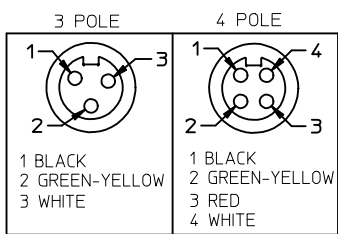

13	12	11	10	9	8	7	6	5	4	3	2	1
----	----	----	----	---	---	---	---	---	---	---	---	---

POLES	MATERIAL NO.	ENG. NO.	AMPS	LENGTH
3	1300640065	CC3030A48M020	32	2M +89-0MM (6'7"+3.50-0)
4	1300640187	CC4030A48M020	32	2M +89-0MM (6'7"+3.50-0)
4	1300640245	CC4030A48M100	32	10M +318-0MM (32'10" +12.5*-0")

FACE VIEW-FEMALE INSERT

FACE VIEW-MALE INSERT

WIRING DIAGRAM
3 POLE

WIRING DIAGRAM
4 POLE

SPECS:
 OVERMOLD: GRAY PVC
 INSERT: BLACK PVC
 COUPLING NUT: ANODIZED ALUMINUM
 CABLE: #10AWG GRAY PVC
 DUAL RATED UL TC/OPEN WIRING & STOOO
 ELECTRICAL: 600V AC/DC

ADDED PART NUMBER EC NO: IPG2016-1155 DRWNG:GUSTAFSON 2016/02/23 CHKD:HZLEINSKI 2016/03/15 APPR:WOODMAN 2016/02/23	QUALITY SYMBOLS 	GENERAL TOLERANCES (UNLESS SPECIFIED)		DIMENSION STYLE IN/MM	SCALE 1:2	DESIGN UNITS INCH	THIRD ANGLE PROJECTION
		4 PLACES ± --- ± --- 3 PLACES ± --- ± .005 2 PLACES ± --- ± .010 1 PLACE ± --- ± .020 ANGULAR ± 1/2°	mm INCH ± --- ± --- ± .005 ± .010 ± .020	DRAWN BY B. RUPERT	DATE 01/12/10	CHECKED BY B. WOODMAN	DATE 01/12/10
REV	DESCRIPTION	DRAFT WHERE APPLICABLE MUST REMAIN WITHIN DIMENSIONS		APPROVED BY JFMURPHY	DATE 2010/01/15	MOLEX INCORPORATED	
		SEE CHART		MATERIAL NO. SD-130064-065	DOCUMENT NO. SD-130064-065	SHEET NO. 1 OF 1	
THIS DRAWING CONTAINS INFORMATION THAT IS PROPRIETARY TO MOLEX INCORPORATED AND SHOULD NOT BE USED WITHOUT WRITTEN PERMISSION							