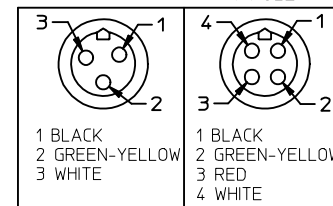

13	12	11	10	9	8	7	6	5	4	3	2	1
----	----	----	----	---	---	---	---	---	---	---	---	---

POLES	MATERIAL NO.	ENG. NO.	AMPS	LENGTH
3	1300640065	CC3030A48M020	32	2M +89-0MM (6'7"+3.50-0)
4	1300640187	CC4030A48M020	32	2M +89-0MM (6'7"+3.50-0)
4	1300640245	CC4030A48M100	32	10M +318-0MM (32'10" +12.5*-0")

FACE VIEW-FEMALE INSERT

FACE VIEW-MALE INSERT

WIRING DIAGRAM
3 POLE

WIRING DIAGRAM
4 POLE

SPECS:
 OVERMOLD: GRAY PVC
 INSERT: BLACK PVC
 COUPLING NUT: ANODIZED ALUMINUM
 CABLE: #10AWG GRAY PVC
 DUAL RATED UL TC/OPEN WIRING & STOOO
 ELECTRICAL: 600V AC/DC

ADDED PART NUMBER EC NO: IPG2016-1155 DRWNG:GUSTAFSON 2016/02/23 CHKD:HZLEINSKI 2016/03/15 APPR:WOODMAN 2016/02/23	QUALITY SYMBOLS 	GENERAL TOLERANCES (UNLESS SPECIFIED)		DIMENSION STYLE IN/MM	SCALE 1:2	DESIGN UNITS INCH	THIRD ANGLE PROJECTION
		4 PLACES ± --- ± --- 3 PLACES ± --- ± .005 2 PLACES ± --- ± .010 1 PLACE ± --- ± .020 ANGULAR ± 1/2°	mm INCH ± --- ± --- ± .005 ± .010 ± .020	DRAWN BY B. RUPERT	DATE 01/12/10	CHECKED BY B. WOODMAN	DATE 01/12/10
REV	DESCRIPTION	DRAFT WHERE APPLICABLE MUST REMAIN WITHIN DIMENSIONS		APPROVED BY JFMURPHY	DATE 2010/01/15	MOLEX INCORPORATED	
		SEE CHART		MATERIAL NO. SD-130064-065	DOCUMENT NO. SD-130064-065	SHEET NO. 1 OF 1	
THIS DRAWING CONTAINS INFORMATION THAT IS PROPRIETARY TO MOLEX INCORPORATED AND SHOULD NOT BE USED WITHOUT WRITTEN PERMISSION							