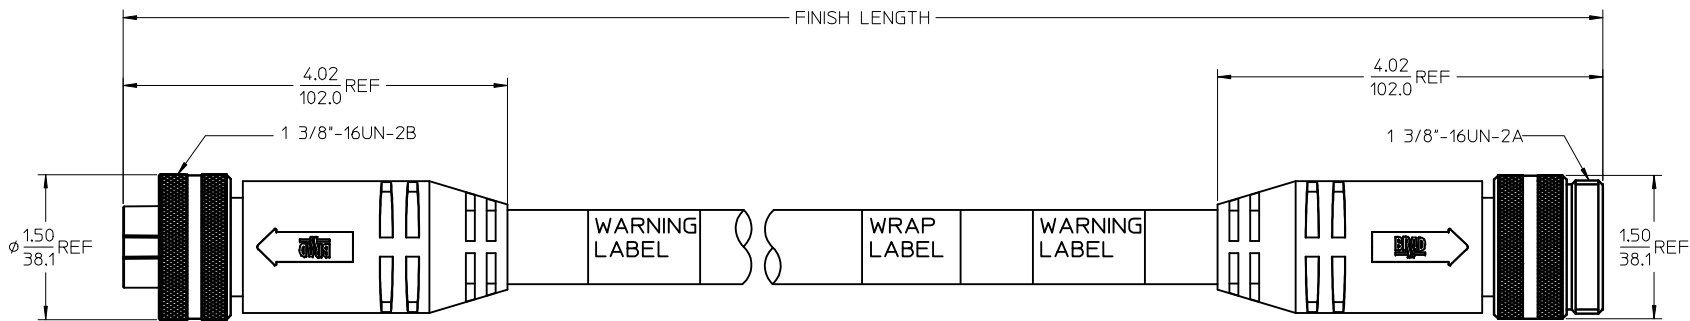

13	12	11	10	9	8	7	6	5	4	3	2	1
----	----	----	----	---	---	---	---	---	---	---	---	---

POLES	MATERIAL NO.	ENG. NO.	AMPS	LENGTH
3	1300640065	CC3030A48M020	32	2M +89-0MM (6'7"+3.50-0)
4	1300640187	CC4030A48M020	32	2M +89-0MM (6'7"+3.50-0)
4	1300640245	CC4030A48M100	32	10M +318-0MM (32'10" +12.5*-0")

FACE VIEW-FEMALE INSERT

FACE VIEW-MALE INSERT

WIRING DIAGRAM
3 POLE

WIRING DIAGRAM
4 POLE

SPECS:
 OVERMOLD: GRAY PVC
 INSERT: BLACK PVC
 COUPLING NUT: ANODIZED ALUMINUM
 CABLE: #10AWG GRAY PVC
 DUAL RATED UL TC/OPEN WIRING & STOOO
 ELECTRICAL: 600V AC/DC

ADDED PART NUMBER EC NO: IPG2016-1155 DRWNG:GUSTAFSON 2016/02/23 CHKD:HZLEINSKI 2016/03/15 APPR:WOODMAN 2016/02/23	QUALITY SYMBOLS 	GENERAL TOLERANCES (UNLESS SPECIFIED)		DIMENSION STYLE IN/MM	SCALE 1:2	DESIGN UNITS INCH	THIRD ANGLE PROJECTION
		4 PLACES ± --- ± --- 3 PLACES ± --- ± .005 2 PLACES ± --- ± .010 1 PLACE ± --- ± .020 ANGULAR ± 1/2°	mm INCH ± --- ± --- ± .005 ± .010 ± .020	DRAWN BY B. RUPERT	DATE 01/12/10	CHECKED BY B. WOODMAN	DATE 01/12/10
REV	DESCRIPTION	DRAFT WHERE APPLICABLE MUST REMAIN WITHIN DIMENSIONS		APPROVED BY JFMURPHY	DATE 2010/01/15	MOLEX INCORPORATED	
		SEE CHART		MATERIAL NO. SD-130064-065	DOCUMENT NO. SD-130064-065	SHEET NO. 1 OF 1	
THIS DRAWING CONTAINS INFORMATION THAT IS PROPRIETARY TO MOLEX INCORPORATED AND SHOULD NOT BE USED WITHOUT WRITTEN PERMISSION							