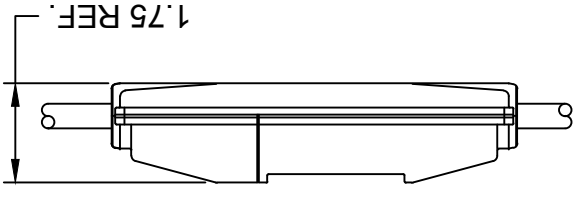

QUALITY SYMBOLS  
 =0  
 =0

INITIAL RELEASE  
 EC NO.: PG2013-1078  
 DRWN: HRUJZ01 2013/02/07  
 CHKD: HKNEELAN 2014/07/22  
 APPR: JFMURPHY 2015/04/20

DRAFT WHERE APPLICABLE WITHIN DIMENSIONS MUST REMAIN ANGULAR ±1/2°  
 1 PLACE ±0.25  
 2 PLACES ±0.13  
 3 PLACES ±.005  
 4 PLACES ±.005  
 GENERAL TOLERANCES (UNLESS SPECIFIED)  
 mm INCH

MATERIAL NO.	ENGINEERING NO.	LENGTH "L"	LENGTH "A"	POWER-UP
1301530056	15052-1A	2 FT ± 1 IN	1 FT ± 1 IN	AUTO
1301530068	15052-6A	7 FT 8 IN	6 FT ± 2 IN	AUTO
1301530061	15052-25A	26 FT 8 IN	26 FT ± 2 IN	AUTO
1301530059	15052-1M	2 FT 8 IN	1 FT ± 1 IN	MANUAL
1301530070	15052-6M	7 FT 8 IN	6 FT ± 2 IN	MANUAL
1301530063	15052-25M	25 FT 8 IN	25 FT ± 2 IN	MANUAL
1301530066	15052-50M	50 FT 8 IN	50 FT ± 4 IN	MANUAL