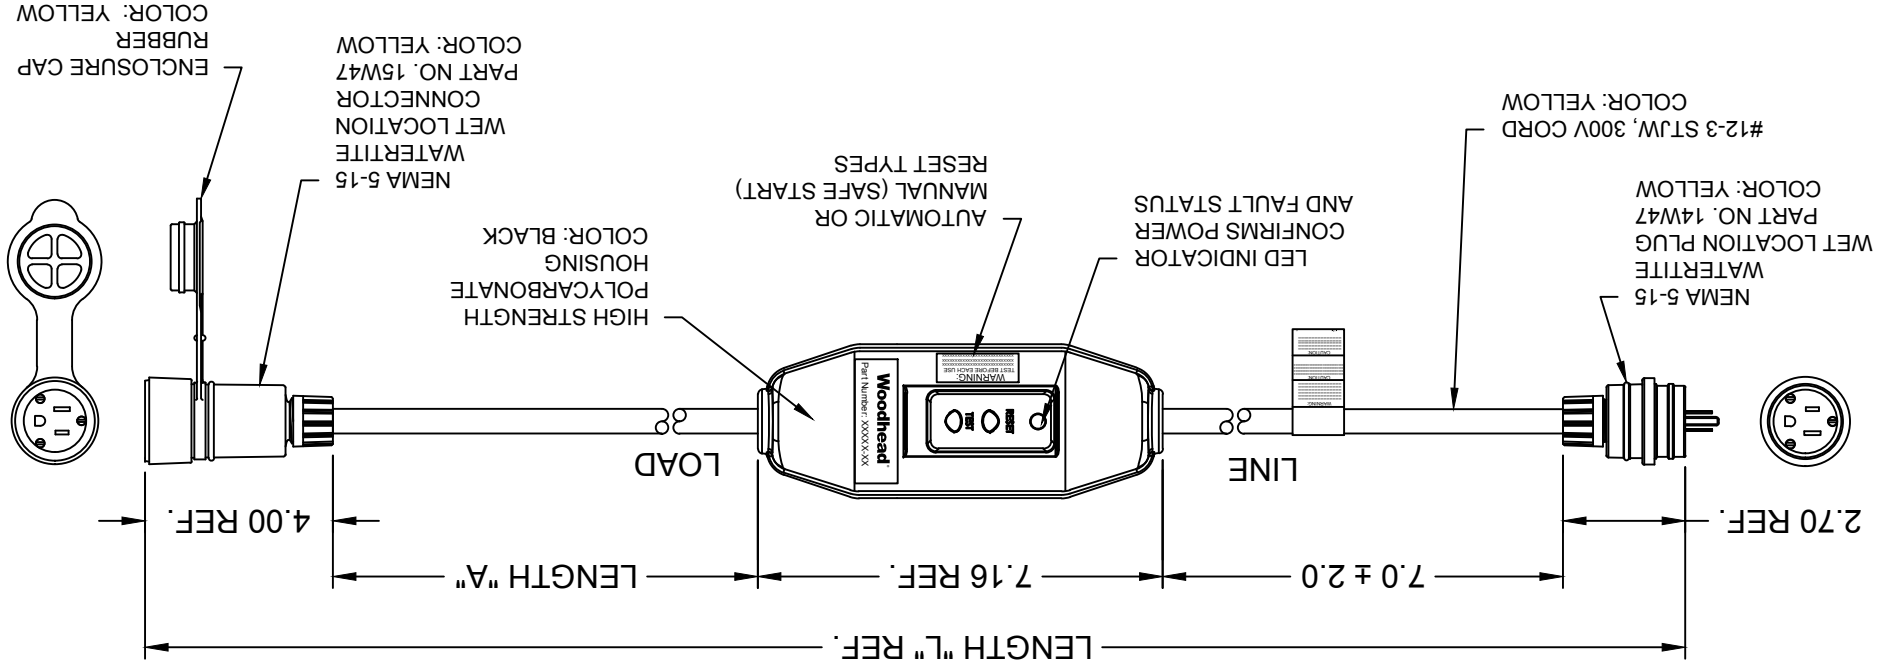

QUALITY SYMBOLS  
 =0  
 =0

INITIAL RELEASE  
 EC NO.: PG2013-1078  
 DRWN: HRUJZ01 2013/02/07  
 CHKD: HKNEELAN 2014/07/22  
 APPR: JFMURPHY 2015/04/20

DRAFT WHERE APPLICABLE WITHIN DIMENSIONS MUST REMAIN ANGULAR ±1/2°  
 1 PLACE ±0.25  
 2 PLACES ±0.13  
 3 PLACES ±.005  
 4 PLACES ±.005  
 GENERAL TOLERANCES (UNLESS SPECIFIED)  
 mm INCH

MATERIAL NO.	ENGINEERING NO.	LENGTH "L"	LENGTH "A"	POWER-UP
1301530056	15052-1A	2 FT ± 1 IN	1 FT ± 1 IN	AUTO
1301530068	15052-6A	7 FT 8 IN	6 FT ± 2 IN	AUTO
1301530061	15052-25A	26 FT 8 IN	26 FT ± 2 IN	AUTO
1301530059	15052-1M	2 FT 8 IN	1 FT ± 1 IN	MANUAL
1301530070	15052-6M	7 FT 8 IN	6 FT ± 2 IN	MANUAL
1301530063	15052-25M	25 FT 8 IN	25 FT ± 2 IN	MANUAL
1301530066	15052-50M	50 FT 8 IN	50 FT ± 4 IN	MANUAL

THIS DRAWING CONTAINS INFORMATION THAT IS PROPRIETARY TO MOLEX INCORPORATED AND SHOULD NOT BE USED WITHOUT WRITTEN PERMISSION

SD-130153-016 1 OF 1 SHEET NO. DOCUMENT NO.

MOLEX INCORPORATED WATER TIGHT PLUG & CONN 120V 15A INLINE GFCI W/ 14W47 & 15W47