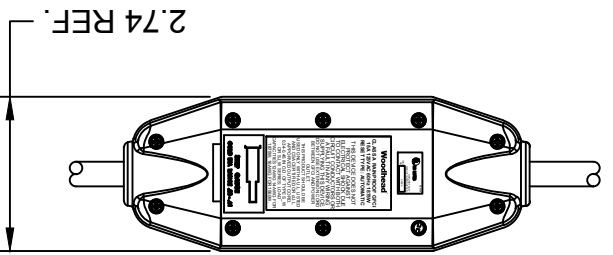

TECHNICAL LISTED:
RATED SUPPLY VOLTAGE: 120 VAC
RATED CURRENT: UP TO 15 AMPS OR CABLE RATING
RESET TYPE: AUTOMATIC OR MANUAL
OPERATING FREQUENCY: 60 HZ
TYPE: CLASS A
GROUND TRIP CURRENT: 4-6 mA
OVERLOAD CURRENT: 90 AMP 125 VAC
INSULATION VOLTAGE: 1,500 VRMS - 1 MINUTE
ENDURANCE OPERATIONS: 3000 OPERATIONS

QUALITY SYMBOLS
=0
=0

INITIAL RELEASE
EC NO.: PG2013-1078
DRWN: HRUJZ01 2013/02/07
CHKD: HKNEELAN 2014/07/22
APPR: JFMURPHY 2015/04/20

DRAFT WHERE APPLICABLE WITHIN DIMENSIONS MUST REMAIN ANGULAR ±1/2°
1 PLACE ±0.25
2 PLACES ±0.13
3 PLACES ±.005
4 PLACES ±.005
GENERAL TOLERANCES (UNLESS SPECIFIED)
mm INCH

SEE TABLE
MATERIAL NO. JFMURPHY 2015/04/20
APPROVED BY HKNEELAN 2014/07/22
CHECKED BY HRUJZ01 2013/02/07
DRAWN BY DATE
DIMENSION STYLE INCH
SCALE NTS
DESIGN UNITS INCH
THIRD ANGLE PROJECTION

MATERIAL NO.	ENGINEERING NO.	LENGTH "L"	LENGTH "A"	POWER-UP
1301530056	15052-1A	2 FT ± 1 IN	1 FT ± 1 IN	AUTO
1301530068	15052-6A	7 FT 8 IN	6 FT ± 2 IN	AUTO
1301530061	15052-25A	26 FT 8 IN	26 FT ± 2 IN	AUTO
1301530059	15052-1M	2 FT 8 IN	1 FT ± 1 IN	MANUAL
1301530070	15052-6M	7 FT 8 IN	6 FT ± 2 IN	MANUAL
1301530063	15052-25M	25 FT 8 IN	25 FT ± 2 IN	MANUAL
1301530066	15052-50M	50 FT 8 IN	50 FT ± 4 IN	MANUAL

THIS DRAWING CONTAINS INFORMATION THAT IS PROPRIETARY TO MOLEX INCORPORATED AND SHOULD NOT BE USED WITHOUT WRITTEN PERMISSION

SD-130153-016 1 OF 1 SHEET NO. DOCUMENT NO.

MOLEX INCORPORATED WATER TIGHT PLUG & CONN 120V 15A INLINE GFCI W/ 14W47 & 15W47

1 2 3 4 5 6

A B C D E

1 2 3 4 5 6

A B C D E

1 2 3 4 5 6

A B C D E

1 2 3 4 5 6

A B C D E

1 2 3 4 5 6

A B C D E

1 2 3 4 5 6

A B C D E

1 2 3 4 5 6

A B C D E

1 2 3 4 5 6

A B C D E

1 2 3 4 5 6

A B C D E

1 2 3 4 5 6

A B C D E

1 2 3 4 5 6

A B C D E

1 2 3 4 5 6

A B C D E

1 2 3 4 5 6

A B C D E

1 2 3 4 5 6

A B C D E