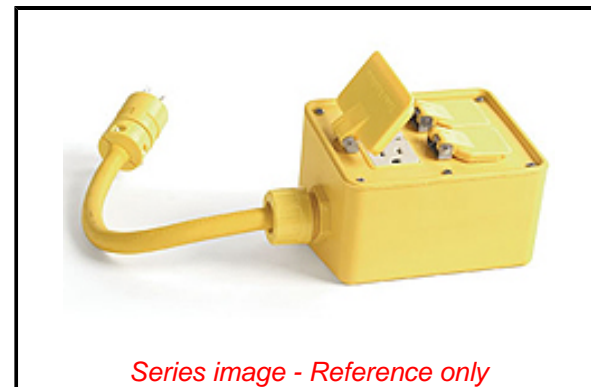

PLEASE CHECK WWW.MOLEX.COM FOR LATEST PART INFORMATION

Part Number: [1301350272](#)
Status: **Active**
Overview: [Outlet Boxes](#)
Description: Super-Safeway Angled GFCI Outlet Box, F3 (3/4") Cord Grip Body, Including NEMA 5-20 GFCI & L5-20 Duplex Receptacles with Flip Lids and L5-20 Plug, 1.83m (6.0') Cord Length, 12/3 SOOW Cord

Documents:

[RoHS Certificate of Compliance (PDF)](#)

[Product Literature (PDF)](#)

General

Product Family	Power Distribution
Series	130135
Enclosure Rating	NEMA 4
Exclude SD Check	Yes
GFCI Reset	Manual
Mounting Style	Portable
Open Neutral Relay	No
Overview	Outlet Boxes
Product Literature Order No	987650-7737
Product Name	Super-Safeway
Receptacle Type	GFCI Single
Type	Angled GFCI Outlet Box
UPC	78678809550

Physical

Cord Diameter	15.24mm (.600")
Cord Grip Body Size	F3 3/4"
Cord Length	1.83m (6.0')
Feed-Thru	No
Flip Lid	Yes
Material - Housing	Rubber
Number of Receptacles	2
Packaging Type	Carton

Electrical

Cord Type	12/3 SOOW
Current - Maximum per Contact	20.0A
GFCI	Yes
Ground Continuity Monitor	No
NEMA Configuration	NEMA L5-20
Voltage - Maximum	120V

Material Info

Engineering Number	3325L123

Series image - Reference only

EU ELV

Not Reviewed

EU RoHS

Not Reviewed

REACH SVHC

Not Reviewed

Halogen-Free

Status

Not Reviewed

For more information, please visit [Contact US](#)

China ROHS

Not Reviewed

ELV

Not Reviewed

RoHS Phthalates

Not Reviewed

Search Parts in this Series

[130135 Series](#)