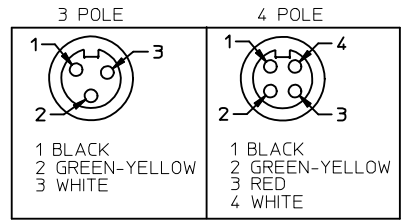

POLES	MATERIAL NO.	ENG. NO.	LENGTH
3	1300630003	C03000A48M020	2M +89-0MM (6'7"+3.50-0)
4	1300630089	C04000A48M020	2M +89-0MM (6'7"+3.50-0)

FACE VIEW-FEMALE INSERT

SPECS:
OVERMOLD: GRAY PVC
INSERT: BLACK PVC
COUPLING NUT: ANODIZED ALUMINUM
CABLE: #10AWG GRAY PVC
DUAL RATED UL TC/OPEN WIRING & STOOO
ELECTRICAL: 600V AC/DC 32 AMPS

UPDATED DRAWING EC NO: IPG2014-1095 DRAWINGGUSTAFSON 2015/09/01 CHKD:VOU 2015/11/12 APPR: JFMURPHY 2015/09/16	QUALITY SYMBOLS 	GENERAL TOLERANCES (UNLESS SPECIFIED)		DIMENSION STYLE IN/MM	SCALE 1:1	DESIGN UNITS INCH	THIRD ANGLE PROJECTION
		4 PLACES ± --- ± --- 3 PLACES ± --- ± --- 2 PLACES ± --- ± --- 1 PLACE ± --- ± ---	mm INCH	DRAWN BY DATE B. RUPERT 01/12/10	CHECKED BY DATE B. WOODMAN 01/12/10	TITLE QUICK CHANGE FEMALE STRAIGHT 3 & 4 POLE AS PORTABLES	
REV B	DESCRIPTION 	ANGULAR ±1/2°		APPROVED BY DATE JFMURPHY 2010/01/15	MOLEX INCORPORATED	DOCUMENT NO. SD-130063-089	SHEET NO. 1 OF 1
DRAFT WHERE APPLICABLE MUST REMAIN WITHIN DIMENSIONS		SIZE C	THIS DRAWING CONTAINS INFORMATION THAT IS PROPRIETARY TO MOLEX INCORPORATED AND SHOULD NOT BE USED WITHOUT WRITTEN PERMISSION				