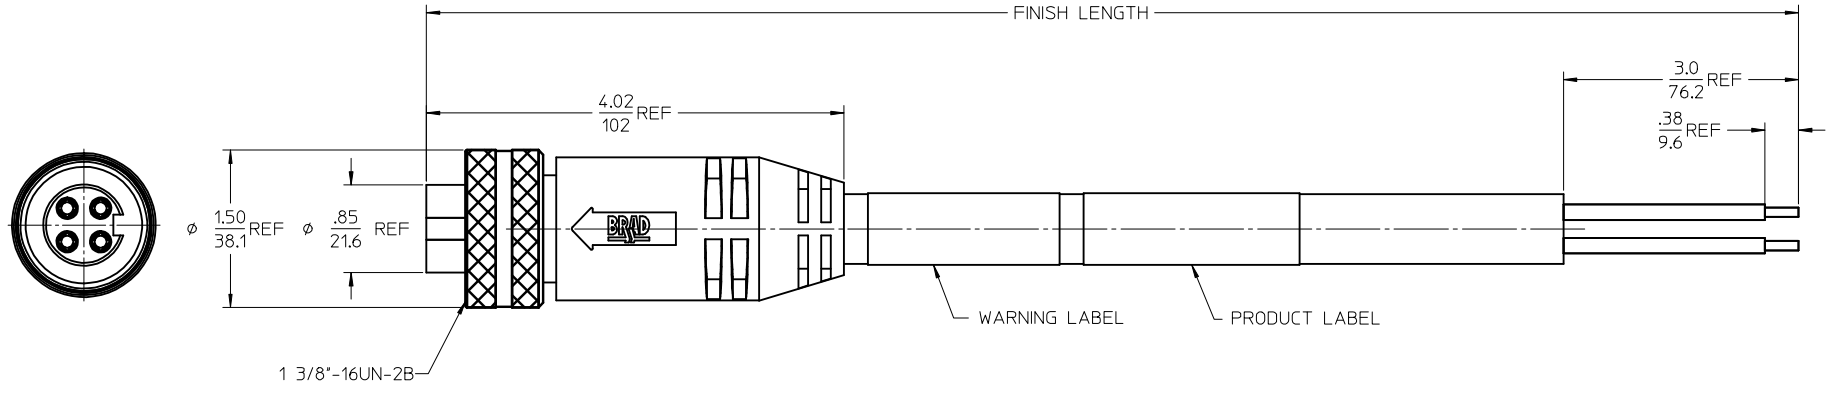

POLES	MATERIAL NO.	ENG. NO.	LENGTH
3	1300630003	C03000A48M020	2M +89-0MM (6'7"+3.50-0)
4	1300630089	C04000A48M020	2M +89-0MM (6'7"+3.50-0)

FACE VIEW-FEMALE INSERT

SPECS:
OVERMOLD: GRAY PVC
INSERT: BLACK PVC
COUPLING NUT: ANODIZED ALUMINUM
CABLE: #10AWG GRAY PVC
DUAL RATED UL TC/OPEN WIRING & STOOO
ELECTRICAL: 600V AC/DC 32 AMPS

UPDATED DRAWING EC NO: IPG2014-1095 DRAWINGGUSTAFSON 2015/09/01 CHKD:VOU 2015/11/12 APPR: JFMURPHY 2015/09/16	QUALITY SYMBOLS 	GENERAL TOLERANCES (UNLESS SPECIFIED)		DIMENSION STYLE IN/MM	SCALE 1:1	DESIGN UNITS INCH	THIRD ANGLE PROJECTION
		4 PLACES ± --- ± --- 3 PLACES ± --- ± --- 2 PLACES ± --- ± --- 1 PLACE ± --- ± ---	mm INCH	DRAWN BY DATE B. RUPERT 01/12/10	CHECKED BY DATE B. WOODMAN 01/12/10	TITLE QUICK CHANGE FEMALE STRAIGHT 3 & 4 POLE AS PORTABLES	
REV B	DESCRIPTION 	ANGULAR ±1/2°		APPROVED BY DATE JFMURPHY 2010/01/15	MOLEX INCORPORATED	DOCUMENT NO. SD-130063-089	SHEET NO. 1 OF 1
DRAFT WHERE APPLICABLE MUST REMAIN WITHIN DIMENSIONS		SIZE C	THIS DRAWING CONTAINS INFORMATION THAT IS PROPRIETARY TO MOLEX INCORPORATED AND SHOULD NOT BE USED WITHOUT WRITTEN PERMISSION				